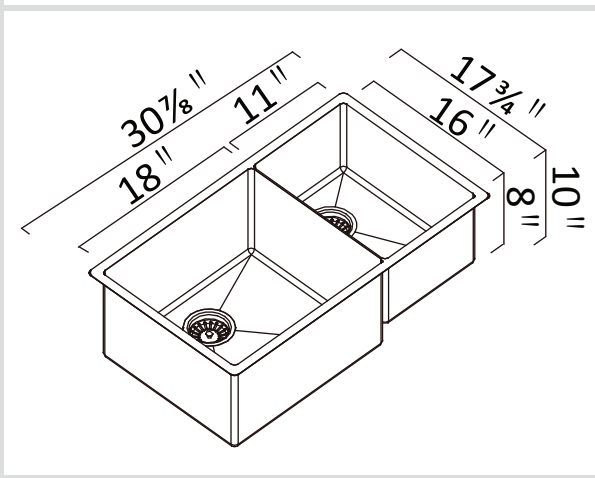

Dimensions

Specifications

Description	Double bowl, Sink
Overall Sink Size	30 7/8" x 17 3/4" x 10" deep
Bowl Dimensions	18" x 16" x 10" deep 11" x 16" x 8" deep
Installation	Undermount
Thickness	16 ga
Material	Stainless steel SUS304

Installation

Fixings	Undermount clips supplied
Template	zomodo.ca/product/cac457d3
Min Cabinet Size	33"
Waste Holes	2 x 3 1/2" round Compatible with waste disposal
Sealing Strip	N/A

Plumbing

Waste Fittings	2 x (3 1/2" x 1 1/2") basket waste included

Packaging

Carton Type	Single Carton
Gross Weight	27 lbs
Carton Size	33 3/8" x 12 5/8" x 20 1/4"

SURFACE FINISH Scotchbrite	WASTE KIT	MATERIAL SUS 304 Stainless Steel

INSTALLATION OPTIONS Undermount	PROFILE Corner

Zomodo Product Certification: All Zomodo pressed sinks and waste kits sold in Canada are CSA approved. All Zomodo sinks are tested and exceed the requirements of CSA standard ASME A112.19.3-2008/CSA B45.4-08 - Stainless steel plumbing fixtures. Our Waste kits are tested and exceed the requirements of cUPC Standard. Our faucets are tested and exceed both cUPC and CSA standards.