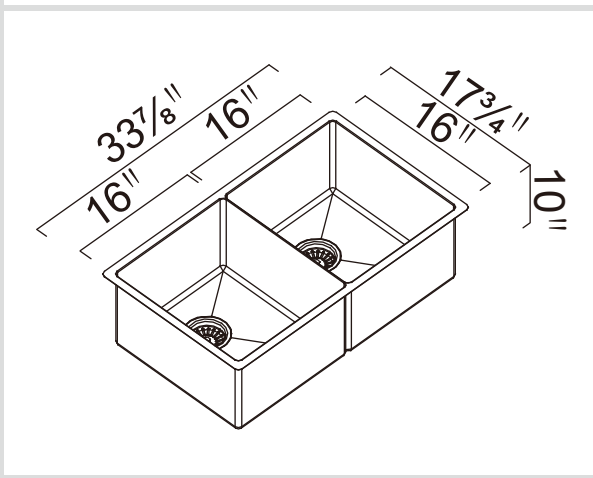

Cayman 34.5" Double 50/50

Model Code: CAC406D3

Included Accessories

Optional Accessories

Dimensions

Specifications

Description	Double bowl, Sink
Overall Sink Size	33 ⁷ / ₈ " x 17 ³ / ₄ " x 10" deep
Bowl Dimensions	16" x 16" x 10" deep 16" x 16" x 10" deep
Installation	Undermount
Thickness	16 ga
Material	Stainless steel SUS304

Installation

Fixings	Undermount clips supplied
Template	CAD on request
Min Cabinet Size	36"
Waste Holes	2 x 3 ¹ / ₂ " round Compatible with waste disposal
Sealing Strip	N/A

Plumbing

Waste Fittings	2 x (3 ¹ / ₂ " x 1 ¹ / ₂ ") basket waste included
----------------	---

Packaging

Carton Type	EPS protection & Carton
Gross Weight	30.36Lbs
Carton Size	37 ⁵ / ₈ " x 12 ⁵ / ₈ " x 20 ¹ / ₄ "
Package	1

SURFACE FINISH

WASTE KIT

MATERIAL

INSTALLATION OPTIONS

PROFILE

Limited 25 year Warranty: Zomodo Stainless Steel Sinks; Décor Living Innovations Inc. hereafter referred to as Décor, is pleased to offer a limited 25 year warranty with all Zomodo sinks used in normal domestic installations. Décor warrants its sinks to be free from all manufacturing defects in material and workmanship. Décor will repair or replace (at Décor's discretion), at no charge, excluding labour, any sink supplied by Décor that is proven to be defective under normal use. Please visit www.decor.ca to see full Terms & Conditions.