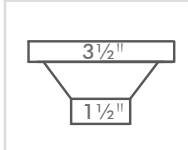

Cayman 34.5" Double 50/50

Model Code: CAC406D3

Included Accessories

Optional Accessories

Dimensions

Specifications

Description	Double bowl, Sink
Overall Sink Size	33 ⁷ / ₈ " x 17 ³ / ₄ " x 10" deep
Bowl Dimensions	16" x 16" x 10" deep 16" x 16" x 10" deep
Installation	Undermount
Thickness	16 ga
Material	Stainless steel SUS304

Installation

Fixings	Undermount clips supplied
Template	CAD on request
Min Cabinet Size	36"
Waste Holes	2 x 3 ¹ / ₂ " round Compatible with waste disposal
Sealing Strip	N/A

Plumbing

Waste Fittings	2 x (3 ¹ / ₂ " x 1 ¹ / ₂ ") basket waste included
----------------	---

Packaging

Carton Type	EPS protection & Carton
Gross Weight	30.36Lbs
Carton Size	37 ⁵ / ₈ " x 12 ⁵ / ₈ " x 20 ¹ / ₄ "
Package	1

SURFACE FINISH

WASTE KIT

MATERIAL

INSTALLATION OPTIONS

PROFILE

Limited 25 year Warranty: Zomodo Stainless Steel Sinks; Décor Living Innovations Inc. hereafter referred to as Décor, is pleased to offer a limited 25 year warranty with all Zomodo sinks used in normal domestic installations. Décor warrants its sinks to be free from all manufacturing defects in material and workmanship. Décor will repair or replace (at Décor's discretion), at no charge, excluding labour, any sink supplied by Décor that is proven to be defective under normal use. Please visit www.decor.ca to see full Terms & Conditions.