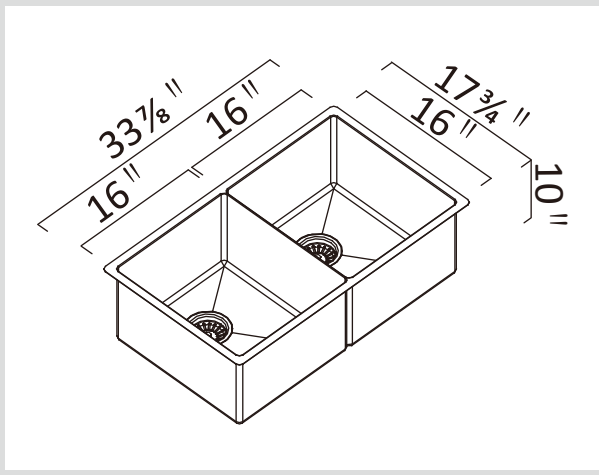

Dimensions

Specifications

Description	Pearl Arc Double Bowl Sink
Overall Sink Size	33 7/8" x 17 3/4" x 10" deep
Bowl Dimensions	16" x 16" x 10" deep 16" x 16" x 10" deep
Installation	Undermount
Material	16 ga SUS304 Stainless Steel
Colour/Finish	Black (BK), Gold (EG), Bronze (RB)

Installation

Fixings	Undermount clips supplied
Template	zomodo.ca/product/cac406d3-bk
Min Cabinet Size	36"
Waste Holes	2 x 3 1/2" round Compatible with waste disposal
Sealing Strip	N/A

Plumbing

Waste Fittings	2 x (3 1/2" x 1 1/2") basket waste included

Packaging

Carton Type	Single Carton
Gross Weight	27 lbs
Carton Size	37 3/8" x 12 3/8" x 20 1/4"

SURFACE FINISH

WASTE KIT

MATERIAL

INSTALLATION OPTIONS

PROFILE

Zomodo Product Certification: All Zomodo pressed sinks and waste kits sold in Canada are CSA approved. All Zomodo sinks are tested and exceed the requirements of CSA standard ASME A112.19.3-2008/CSA B45.4-08 - Stainless steel plumbing fixtures. Our Waste kits are tested and exceed the requirements of cUPC Standard. Our faucets are tested and exceed both cUPC and CSA standards.