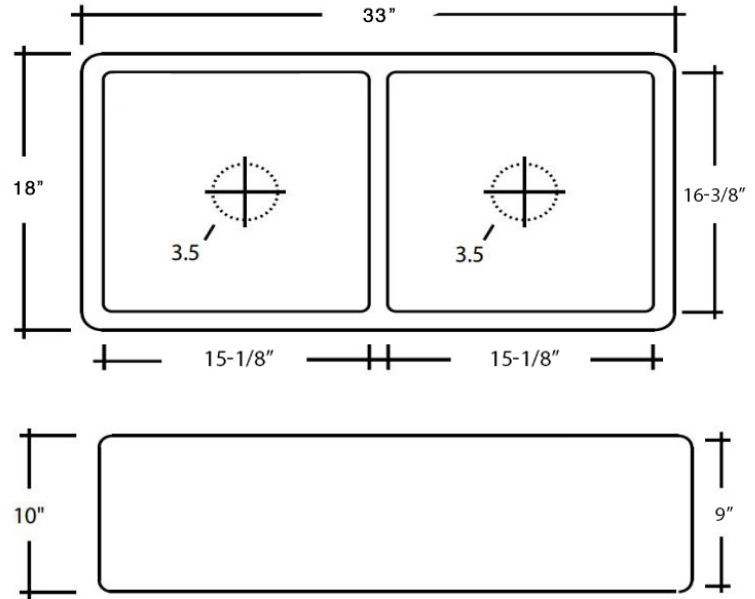

BF101 Fire Clay Double Bowl Sink

Colour Finish	Model No.	Description
Fire Clay	BF101	<ul style="list-style-type: none"> • Outside dimensions: 33" x 18" x 10" x 10" • Inside dimensions: 28" x 16-1/8" x 9" x 9" • Requires custom installation • Fits into a 33" sink base. • Stainless steel Bottom grid available at extra cost • The BF101 has a center drain. This makes it a reversible sink. Flat front on one side and fluted on the other side. • Bristol Sinks Fireclay Farmhouse Sinks are made from two different clays and quartz sand. They are cast and then fired at 1600 degrees. They are a true fireclay sink made in Europe • THIS PRODUCT REQUIRES SPECIAL SHIPPING • CALL TO ORDER 1(800) 930-0214