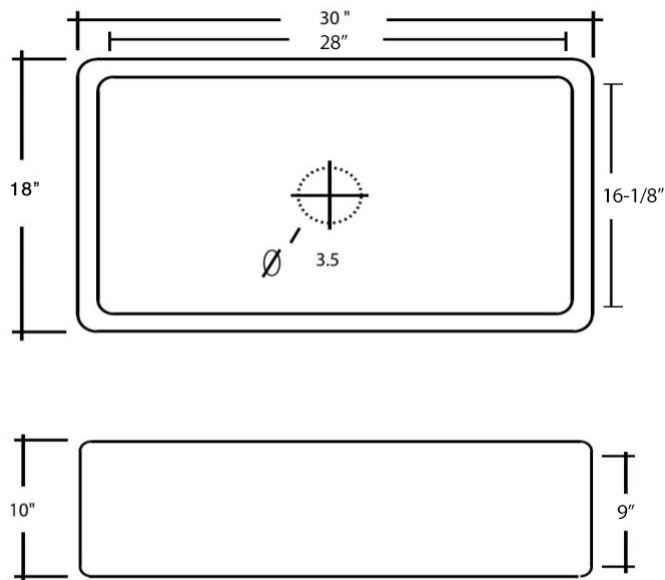

BF100 Fire Clay Single Bowl Sink

Colour Finish	Model No.	Description
Fire Clay	BF100	<ul style="list-style-type: none"> • Outside dimensions: 30" x 18" x 10" • Inside dimensions: 28" x 16-1/8" x 9" • Fits into a 30" Sink Base • Stainless steel Bottom grid available. BG100 • The BF100 has a center drain. This makes it a reversible sink. Flat front on one side and fluted on the other side. • Bristol Sinks Fireclay Farmhouse Sinks are made from two different clays and quartz sand. They are cast and then fired at 1600 degrees. They are a true fireclay sink made in Europe. • Requires custom installation • THIS PRODUCT REQUIRES SPECIAL SHIPPING • CALL TO ORDER 1(800) 930-0214