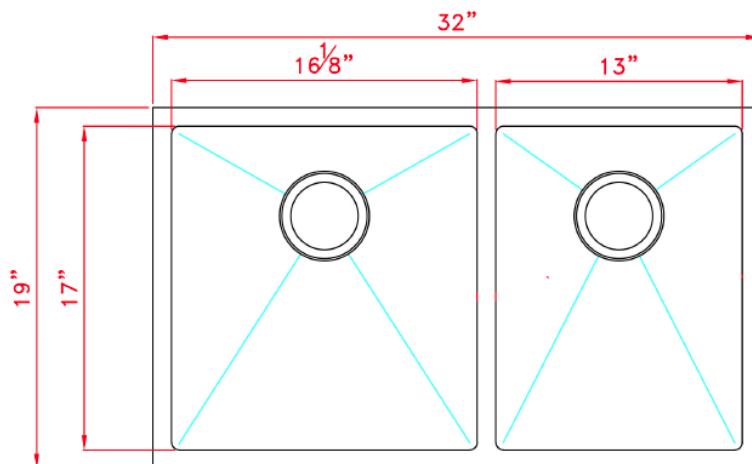

## B1928 Undermount Double Sink with 15mil Radius Corners

### Description

- Double Bowl Undermount Sink with 15mil radius corners
- Outside dimensions: 32" x 19" x 10"
- Minimum Cabinet Size: 33"
- Stainless Steel Double Bowl Sink
- 16 Gauge Type 304 Stainless Steel
- Stone Guard undercoating over rubber pad
- 3 1/2" drain opening
- Supplied with installation clip, template and strainer
- cUPC certified