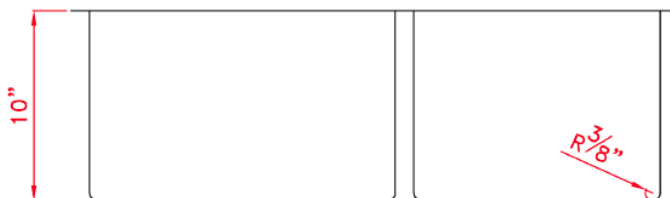

## B1928 Undermount Double Sink with 15mil Radius Corners

### Description

- Double Bowl Undermount Sink with 15mil radius corners
- Outside dimensions: 32" x 19" x 10"
- Minimum Cabinet Size: 33"
- Stainless Steel Double Bowl Sink
- 16 Gauge Type 304 Stainless Steel
- Stone Guard undercoating over rubber pad
- 3 1/2" drain opening
- Supplied with installation clip, template and strainer
- cUPC certified