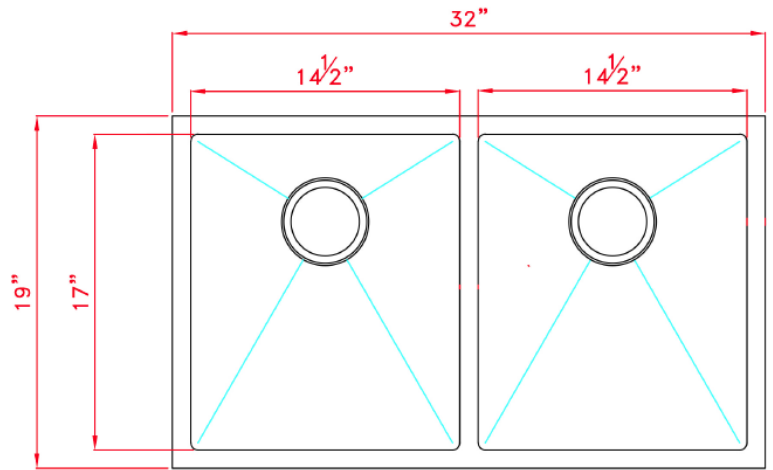

B1927 Undermount Double Sink with 15mil Radius Corners

Colour Finish
Stainless Steel

Model No.
B1927

Description

- Double Bowl Undermount Sink with 15mil radius corners
- Outside dimensions: 32" x 19" x 10"
- Minimum Cabinet Size: 33"
- Stainless Steel Double Bowl Sink
- 16 Gauge Type 304 Stainless Steel
- Stone Guard undercoating over rubber pad
- 3 1/2" drain opening
- Supplied with installation clip, template and strainer
- cUPC certified