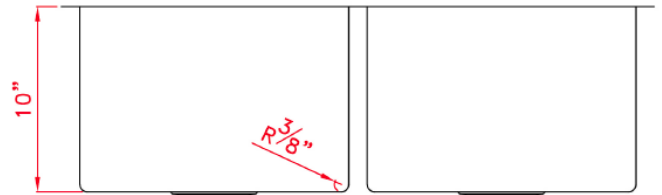

B1927 Undermount Double Sink with 15mil Radius Corners

Colour Finish
Stainless Steel

Model No.
B1927

Description

- Double Bowl Undermount Sink with 15mil radius corners
- Outside dimensions: 32" x 19" x 10"
- Minimum Cabinet Size: 33"
- Stainless Steel Double Bowl Sink
- 16 Gauge Type 304 Stainless Steel
- Stone Guard undercoating over rubber pad
- 3 1/2" drain opening
- Supplied with installation clip, template and strainer
- cUPC certified