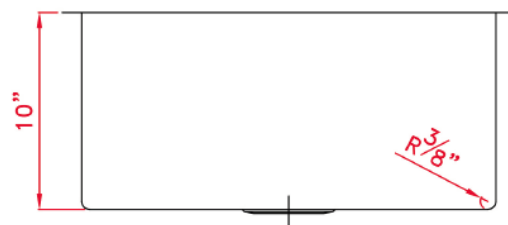

**B1913 Single bowl undermount sink with 15 mil radius**

Colour Finish	Model No.	Description
Stainless Steel	B1913	<ul style="list-style-type: none"> <li>• Single bowl undermount sink with 15 mil radius corners</li> <li>• Outside dimensions 23" x 18 1/8" x 10"</li> <li>• Inside Dimensions 21" x 16 1/8"</li> <li>• Minimum cabinet size - 24"</li> <li>• 16 Gauge type 304 stainless steel</li> <li>• Stone guarded undercoating over rubber pad</li> <li>• Supplied with installation clips, template, and strainer</li> <li>• cUPC Certified</li> </ul>