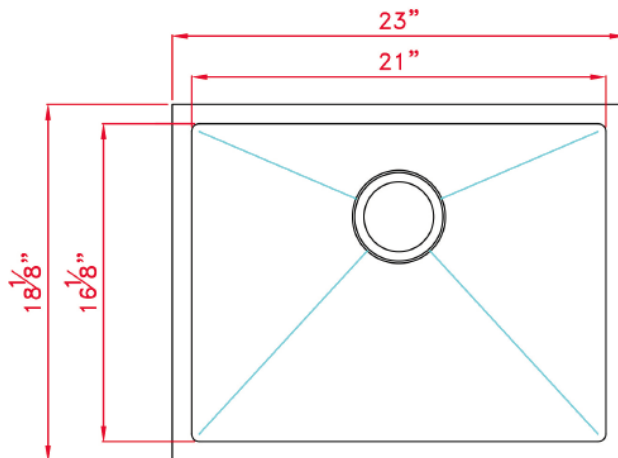

**B1913 Single bowl undermount sink with 15 mil radius**

Colour Finish	Model No.	Description
Stainless Steel	B1913	<ul style="list-style-type: none"> <li>• Single bowl undermount sink with 15 mil radius corners</li> <li>• Outside dimensions 23" x 18 1/8" x 10"</li> <li>• Inside Dimensions 21" x 16 1/8"</li> <li>• Minimum cabinet size - 24"</li> <li>• 16 Gauge type 304 stainless steel</li> <li>• Stone guarded undercoating over rubber pad</li> <li>• Supplied with installation clips, template, and strainer</li> <li>• cUPC Certified</li> </ul>