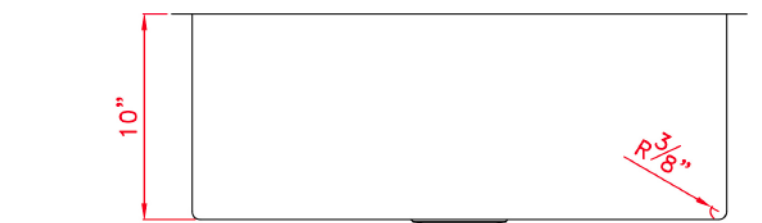

### B1912 Undermount Sink with 15mil Radius Corners

**Colour Finish**  
Stainless Steel

**Model No.**  
B1912

- Description**
- Stainless Steel Single Bowl Sink
  - Outside dimensions: 28" x 18" x 10"
  - Inside dimensions: 26" x 16"
  - Minimum Cabinet Size: 30"
  - 16 Gauge Type 304 Stainless Steel
  - Stone Guard undercoating over rubber pad
  - 3 1/2" drain opening
  - Supplied with installation clip, template and strainer
  - cUPC certified