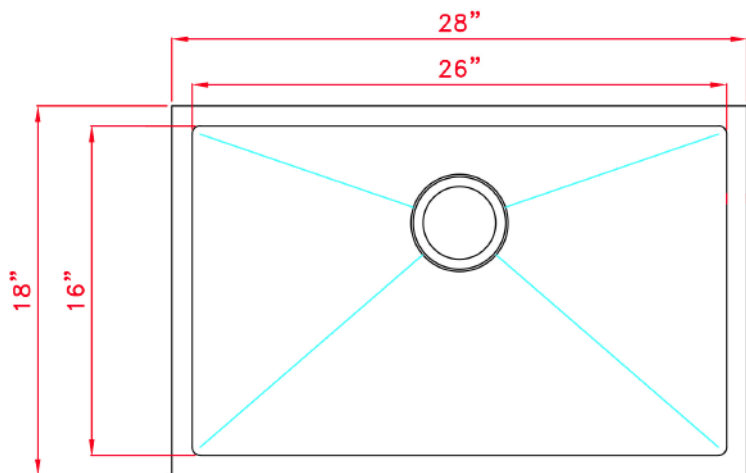

### B1912 Undermount Sink with 15mil Radius Corners

**Colour Finish**  
Stainless Steel

**Model No.**  
B1912

- Description**
- Stainless Steel Single Bowl Sink
  - Outside dimensions: 28" x 18" x 10"
  - Inside dimensions: 26" x 16"
  - Minimum Cabinet Size: 30"
  - 16 Gauge Type 304 Stainless Steel
  - Stone Guard undercoating over rubber pad
  - 3 1/2" drain opening
  - Supplied with installation clip, template and strainer
  - cUPC certified