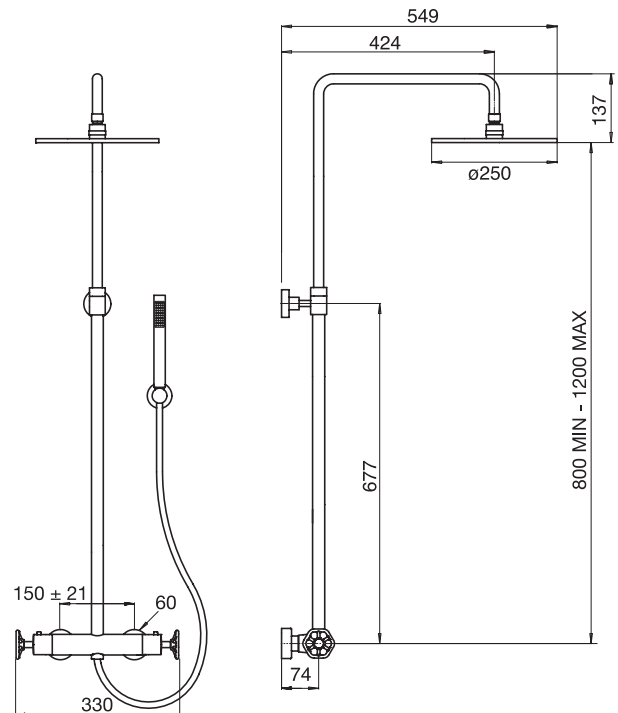

Blacksmith #61442

Thermostatic shower column

Exposed thermostatic mixer with 2-way diverter
Includes 9 3/4" rain head, hand shower and hose
Hand shower on separate hook
Rainhead: 2.2 GPM (8.3 L/min.)

Finish: PVD matt black (#275)