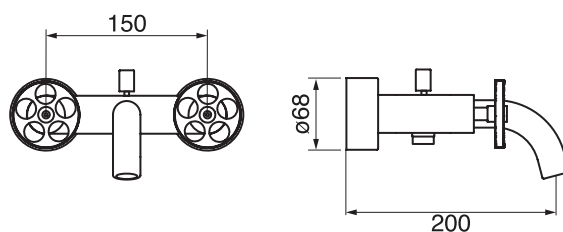

Blacksmith #61332

Wall mount tub filler with hand shower

5 GPM (18.9 L/min.)

Finish: PVD matt black (#275)