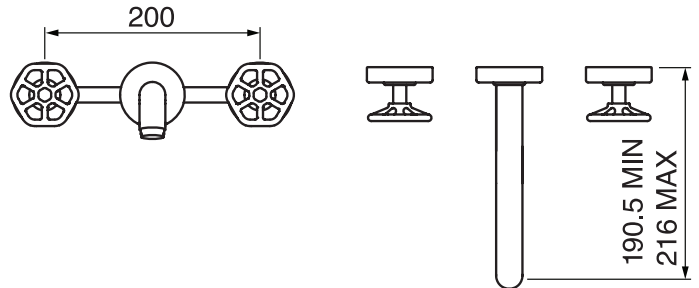

Blacksmith #61123D

Wall mount basin faucet

Includes rough-in
Includes push drain
1.5 GPM (5.7 L/min.)

Finish: PVD matt black (#275)