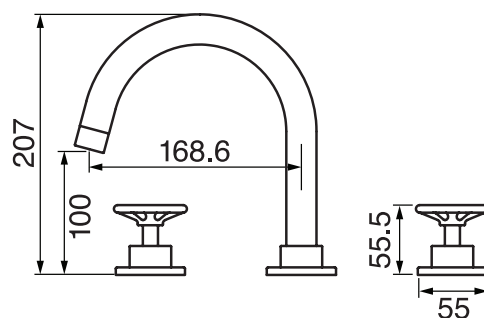

Blacksmith #61108D

Widespread basin faucet

Includes push drain
1.5 GPM (5.7 L/min.)

Finish: PVD matt black (#275)