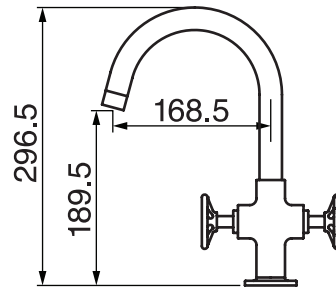

Blacksmith #61001D

Single hole basin faucet

Includes push drain
3/8" flexible supply hose
1.5 GPM (5.7 L/min.)

Finish: PVD matt black (#275)