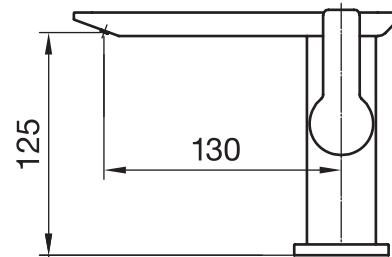

H3O #30001D

Single hole basin faucet

Lead free brass
Includes push drain
3/8" flexible supply hoses
1 GPM (3.7 L/min.)

Finish: Chrome (#99)