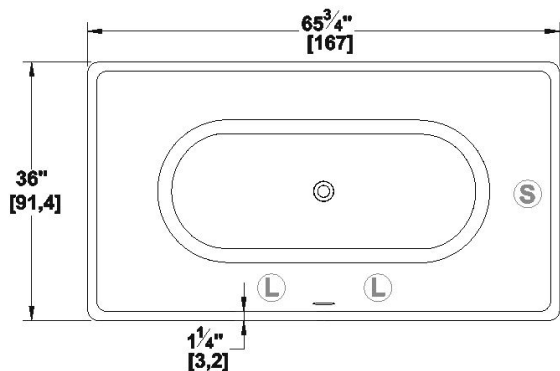

Tahoe 66 Freestanding

Nominal dimensions: **65.75" x 36" x 25" [167.0 cm x 91.4 cm x 63.5 cm]**

Seats : **2**

Product code: **TA66**

Series : **Authentik Signature**

Also available in DECKMOUNT

Draft revision : **2017070409500**

Lumbar support : no

Arm rests : no

Low-profile available : no

Draft and specs

Additional(s) note(s)

Handmade product, edge width may be uneven and vary. The overflow is factory installed, the drain is included but not installed. When ordered with AeroMassage, blower must be remote mounted. If system, delivered with keypad not installed and remote control is included.

Specifications
Capacity: 72 IMP Gal. / 93.9 US Gal. / 327.3 liters
AeroMassage™: 40 Easy Clean™ air jets
Super AeroMassage™: unavailable
Comfort Air™: unavailable
Characteristics: One-piece freestanding bath

Remarks
All measures have a precision of ± 1/4" (0,63cm)
If a measure is present on one side only, part is symmetrical
*internal dimensions taken at 4" (10cm) from bath bottom
*capacity is measured by filling the bath to 1-1/2" under the overflow