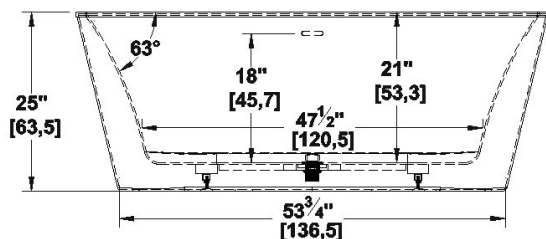

Tahoe 66 Freestanding

Nominal dimensions: **65.75" x 36" x 25" [167.0 cm x 91.4 cm x 63.5 cm]**

Seats : **2**

Product code: **TA66**

Series : **Authentik Signature**

Also available in DECKMOUNT

Draft revision : **2017070409500**

Lumbar support : no

Arm rests : no

Low-profile available : no

Draft and specs