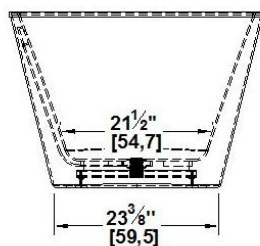

Tahoe 66 Freestanding

Nominal dimensions: **65.75" x 36" x 25" [167.0 cm x 91.4 cm x 63.5 cm]**

Seats : **2**

Product code: **TA66**

Series : **Authentik Signature**

Also available in DECKMOUNT

Draft revision : **2017070409500**

Lumbar support : no

Arm rests : no

Low-profile available : no

Draft and specs