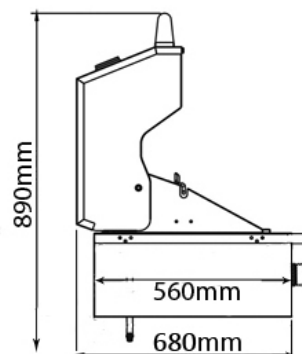

PRODUCT DIMENSIONS

INSTALLATION INFORMATION

Warning: These BBQ's are only to be used outdoors, they must not be used indoors. If storing indoors, remove the gas cylinder. The BBQ can be used/installed in an alfresco area in accordance with the following: Alfresco area must comply with the definition of an outdoor area in AS4557:2004 clause 1.2.46 - Natural gas BBQ's must be installed only by an authorized person- Clearances to combustible materials must be maintained. - If installed below a rangehood, the minimum distance from the cooking grid/plate to the rangehood is 1200mm - Refer to instruction manual for further details.

ACCESSORY INFORMATION

Natural gas jets kit code: EALNGCK
(set of natural gas jets to be ordered separately)

IMPORTANT INFORMATION

For natural gas conversion, please refer to Instruction manual and must be installed by an authorised person. Propane gas bottle not included.