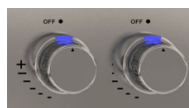

6 Burner Built-In + Hood BARBECUE

PRODUCT CODE: **EAL1200RBQ**

304 Grade
Stainless Steel Tubes

Rotisserie set +
infrared rear burner

Internal Lights

Control knob blue
lighting

FEATURES:

- + 6 gas burner unit with rear burner
- + 1 infrared rear burner
- + Rotisserie set & 10 amp plug in motor
- + 304 grade stainless steel, double skin hood, cooking chassis, tube burners, flame tamers
- + Ceramic infrared rear burner
- + 2 cast iron cooking grills
- + 1 Reversible cast iron griddle plate
- + 1 stainless steel warming rack
- + Easy removable drip tray
- + Push button battery ignition
- + Control knob blue lighting
- + Side heat deflectors (for built-in use)
- + LPG jets fitted
- + Natural gas conversion (Optional)
- + BBQ cover included

SPECIFICATIONS:

Cooking Area	W960mm x D455mm
Lid Type	Hood
No. of Burners	6
Plate and Grill	Cast Iron
Stainless Steel Grade	304
Weight	69.0kg gross / 62.0kg net
Total Gas Consumption	90.5 MJ/h LPG / 79.0 MJ/h natural
Main Burners Gas Consumption	13.0 MJ/h LPG / 11.0 MJ/h natural
Infrared Burner	12.5 MJ/h LPG / 13.0 MJ/h natural