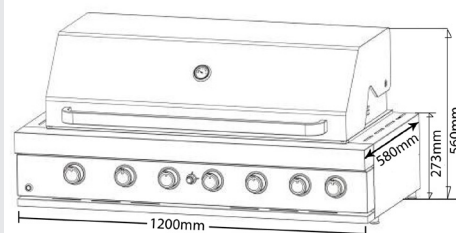

PRODUCT DIMENSIONS

INSTALLATION INFORMATION

Warning: These BBQ's are only to be used outdoors, they must not be used indoors. If storing indoors, remove the gas cylinder. The BBQ can be used/installed in an alfresco area in accordance with the following: Alfresco area must comply with the definition of an outdoor area in AS4557:2004 clause 1.2.46 - Natural gas BBQ's must be installed only by an authorized person- Clearances to combustible materials must be maintained. - If installed below a rangehood, the minimum distance from the cooking grid/plate to the rangehood is 1200mm - Refer to instruction manual for further details.

ACCESSORY INFORMATION

Natural gas jets kit code: EALNGCK
(set of natural gas jets to be ordered separately)

IMPORTANT INFORMATION

For natural gas conversion, please refer to Instruction manual and must be installed by an authorised person. Propane gas bottle not included.