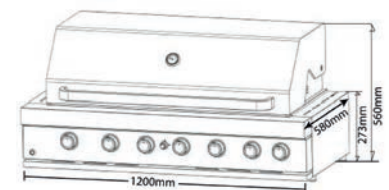

PRODUCT DIMENSIONS

euro appliances

EMBRACE EUROPEAN QUALITY + PASSION

CUSTOMER SUPPORT TOLL-FREE **1800 440 335**

DISCLAIMER: Please note that the measurements and model appearances may change at any time. Euro Appliances reserves the right to change the specifications without notice.

www.euroappliances.com.au

cooking | laundry | refrigeration | alfresco