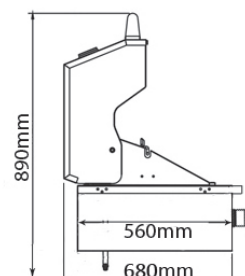

PRODUCT DIMENSIONS

euro appliances

EMBRACE EUROPEAN QUALITY + PASSION

CUSTOMER SUPPORT TOLL-FREE **1800 440 335**

DISCLAIMER: Please note that the measurements and model appearances may change at any time. Euro Appliances reserves the right to change the specifications without notice.

www.euroappliances.com.au

cooking | laundry | refrigeration | alfresco