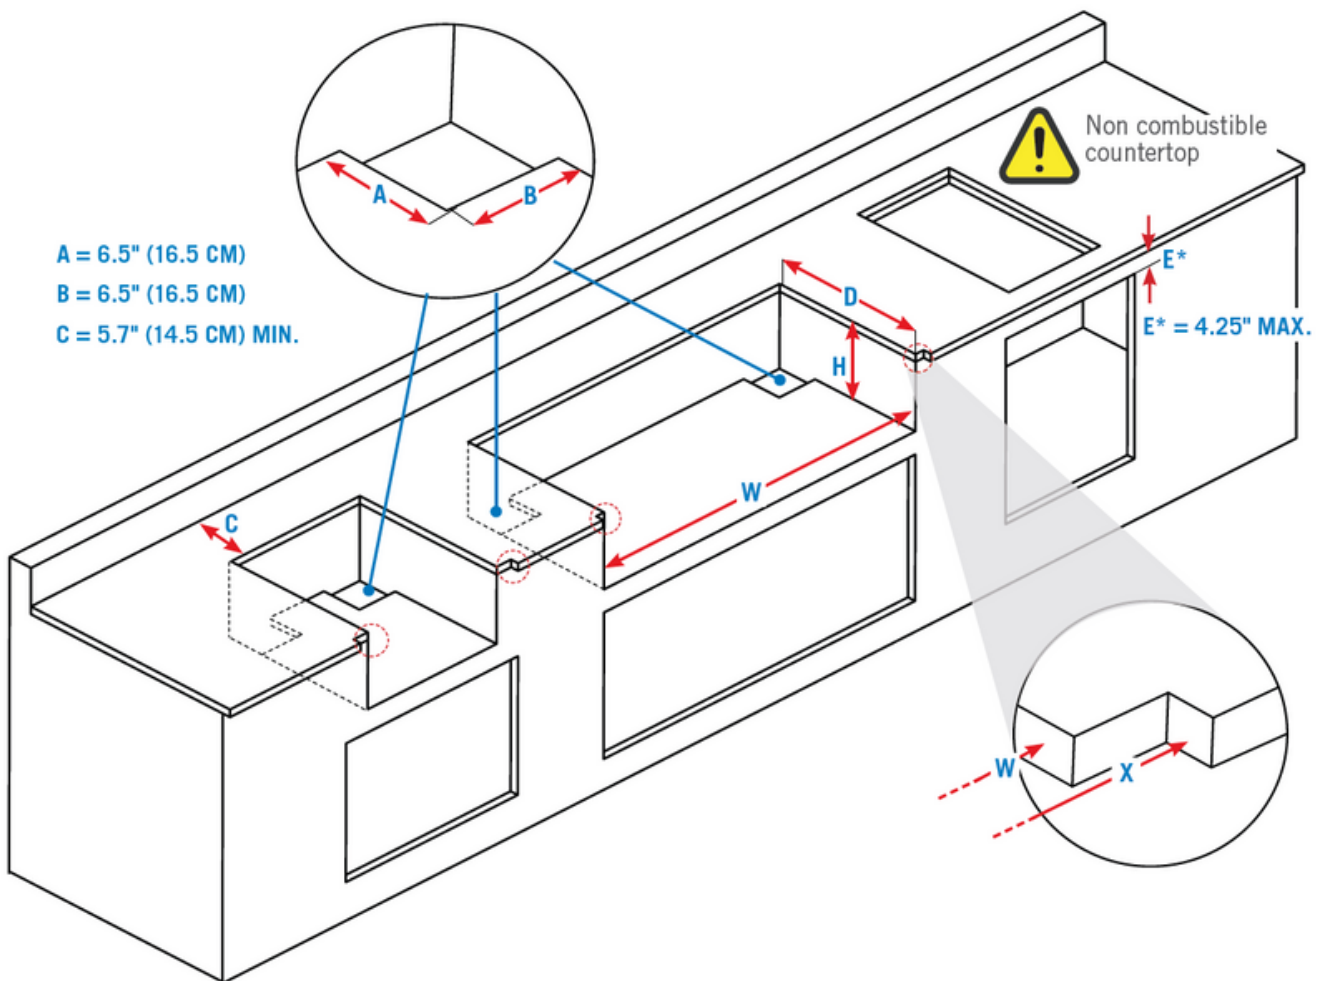

BUILT TO LAST.

Scan here to visit our website for more information

CUT-OUT DIMENSIONS

MODEL		OPENING DIMENSIONS (CM)				OPENING DIMENSIONS (CM) INSTALLING ZERO CLEARANCE LINER			
		W	X	D	H	W	X	D	H
BIG32/BI32	MIN	76.2	85.1	49.3	26	86.4	89.9	54.3	26.4
	MAX	81.3		50.2					
BIG38	MIN	91.4	100.3	49.3	26	101.6	105.1	54.3	26.4
	MAX	96.5		50.2					
BIG44	MIN	106.7	115.6	49.3	26	116.8	120.3	54.3	26.4
	MAX	111.8		50.2					
BIB10	MIN	25.4		47.6	15.2				
	MAX	30.5		52.7					

E* = For use with the installation of a Napoleon BI door.

REFER TO THE INSTRUCTION MANUAL FOR FULL INSTALLATION GUIDE AND REQUIREMENTS