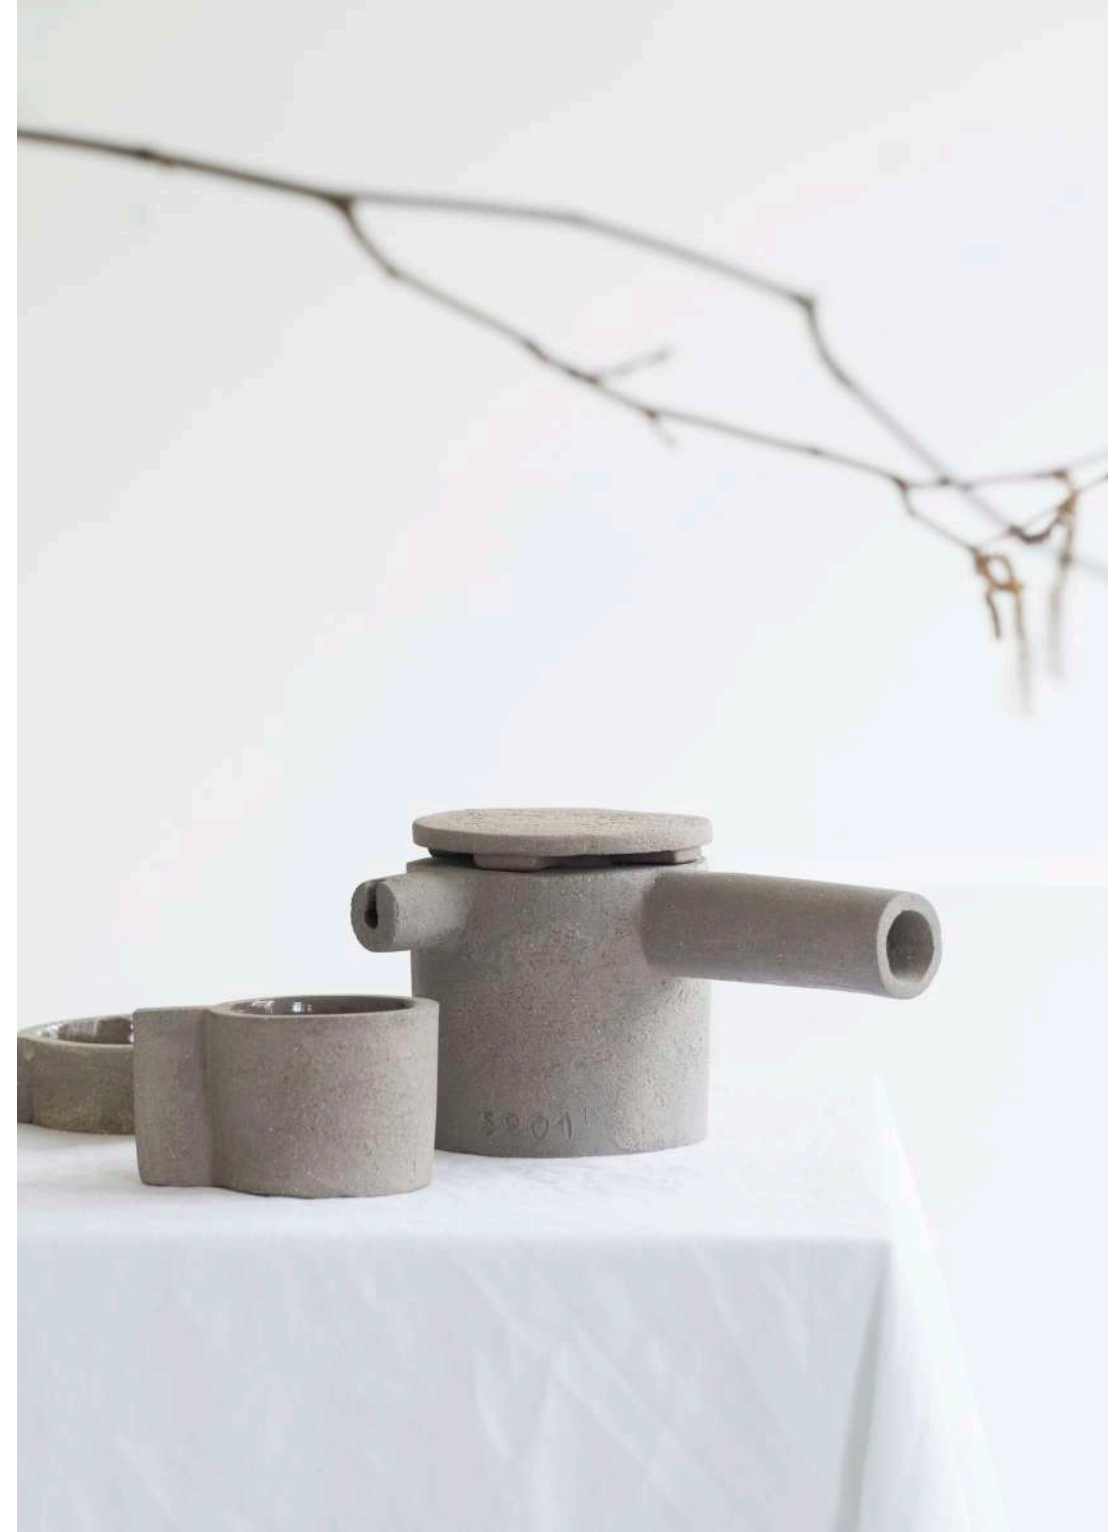

"Although I am immensely interested in Brutalism,
I am not charmed by really brutal objects.
I am mainly looking for simplicity and functionality."

- Frédéric Gautier