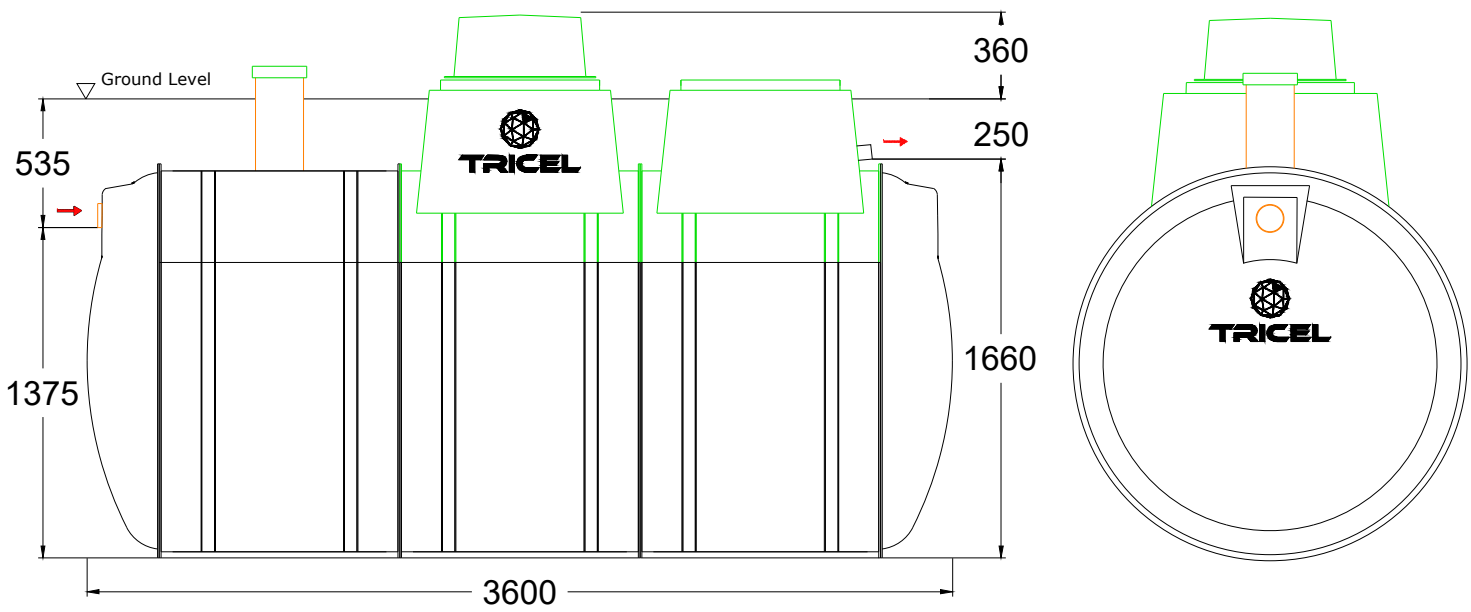

6 | 5 | 4 | 3 | 2 | 1

D

D

C

C

B

B