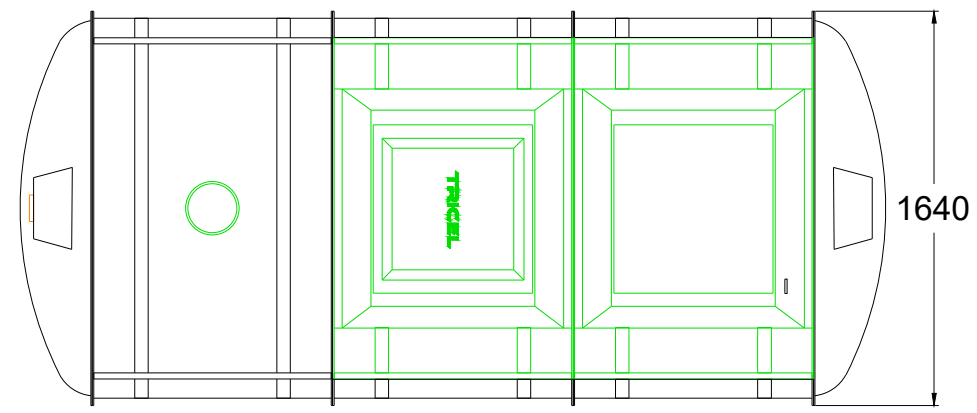

A

A

DRAWN BY NR	DRAWING DATE (DD/MM/YY) 06/02/19	EFFECTIVE DATE: (DD/MM/YY) 15/02/19	PRODUCT NAME: Novo UK12 Pumped	PRODUCT NUMBER: 221836	ACC NUMBER: TPUK1201	 TRICEL
TOLERANCE: +/-5mm Unless Specified		MATERIAL: GRP	SCALE: NOT TO SCALE	DRAWING TYPE: SALES		
UNITS: mm		DRWG NO: N/A	TANK REVISION:	REV. NO.	PAGE SIZE: A4	
JOB NUMBER: N/A		WEIGHT (KG): 400	PROJECT NO: #321	ECO NO: 74	COUNTRY: UK	

6 | 5 | 4 | 3 | 2 | 1