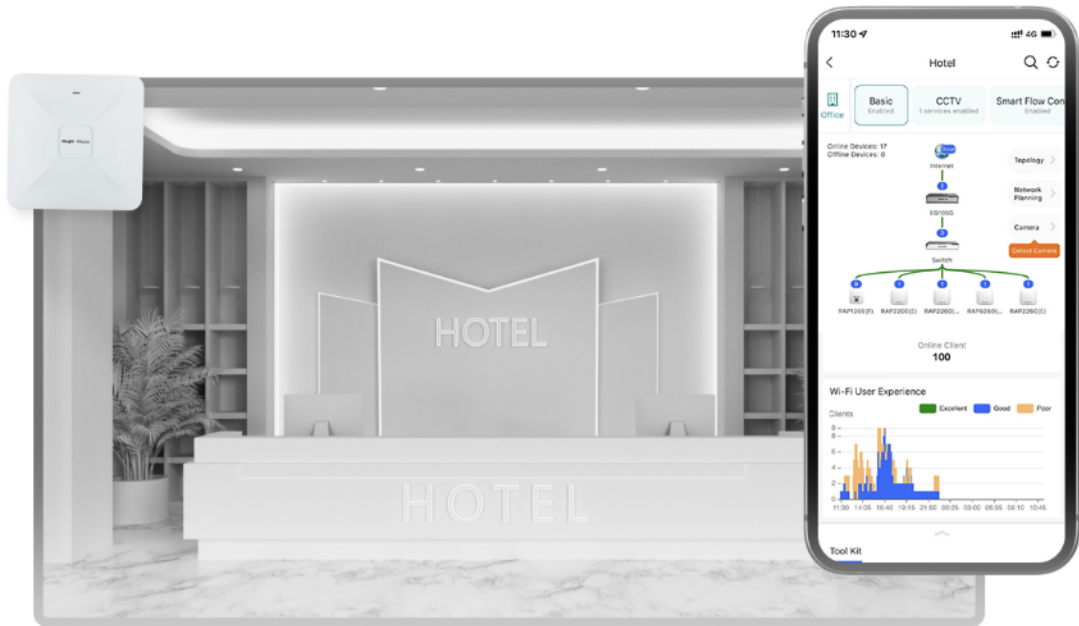

Less wiring, more relaxing.

Layer 3 Roaming, Smooth Transition

Roam smoothly between Layer 3 networks with non-interruption.

Highlight Features

Easily Set Up Your Wi-Fi Network in 3 Minutes

With SON (Self-organizing Network) technology, easily set up a whole Wi-Fi network by Ruijie Cloud APP.