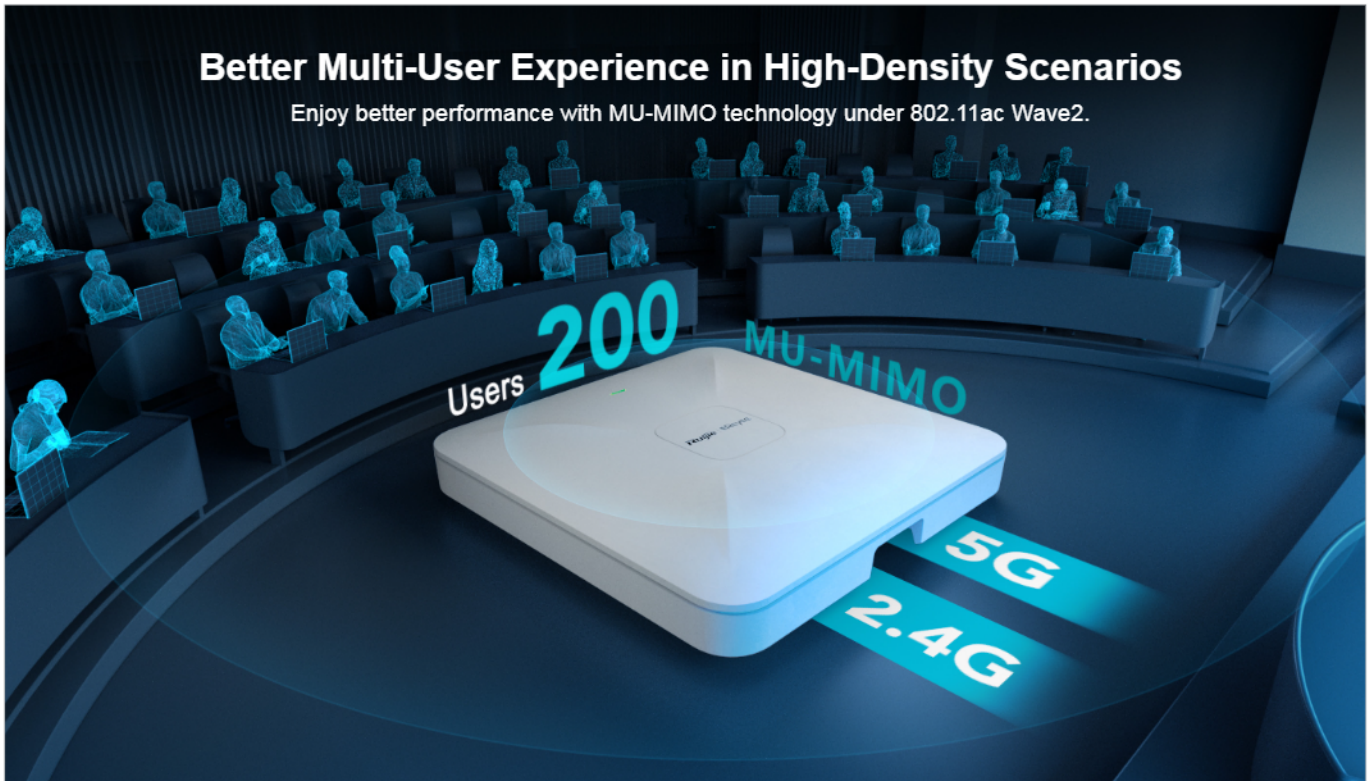

Highlight Features