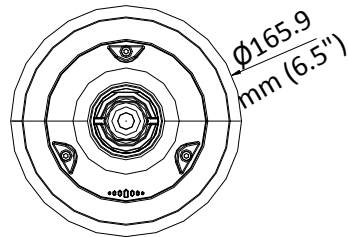

Order Model

PTZ-T4225I-D

Dimensions

Accessories