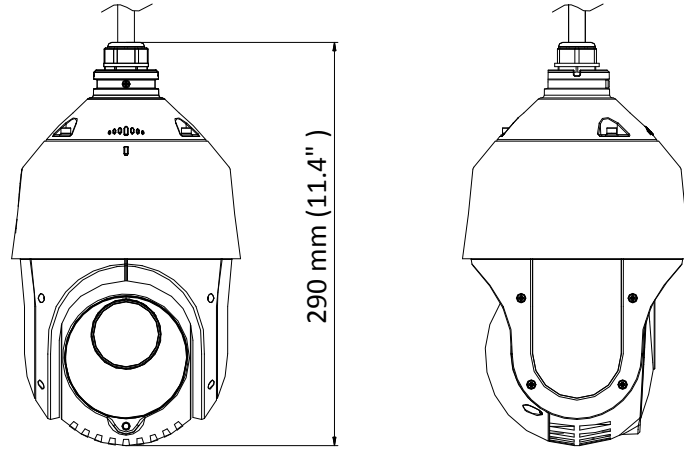

Order Model

PTZ-T4225I-D

Dimensions

Accessories