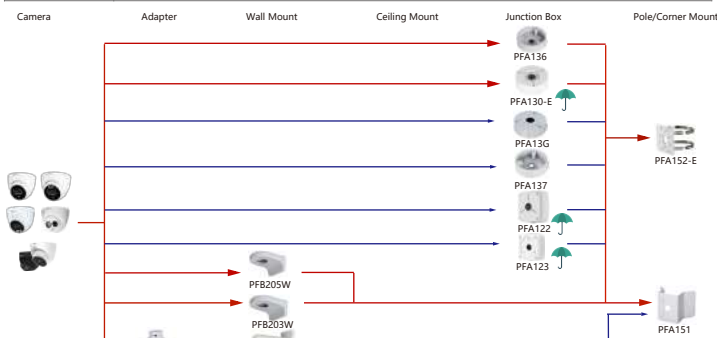

Shape	IP Camera	CVI Camera
	IPC-HDW2230/2431/2831/2531/2231T-AS-S2 IPC-HDW2239/2439T-AS-LED-S2	HAC-ME1100/1200/2221/1500/1200E HAC-ME1200/1500E-LED