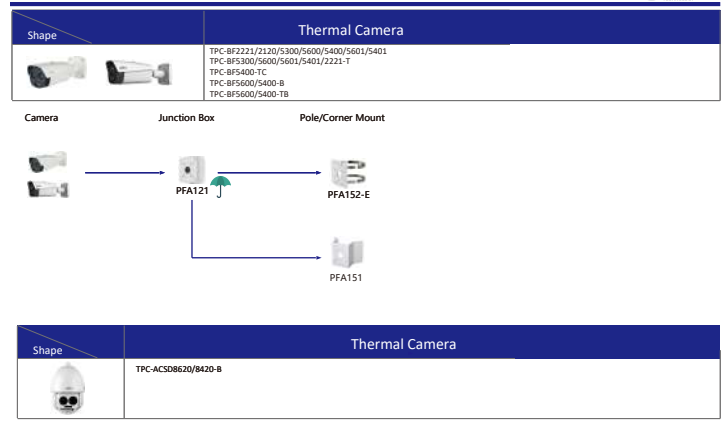

Selection of Thermal Camera