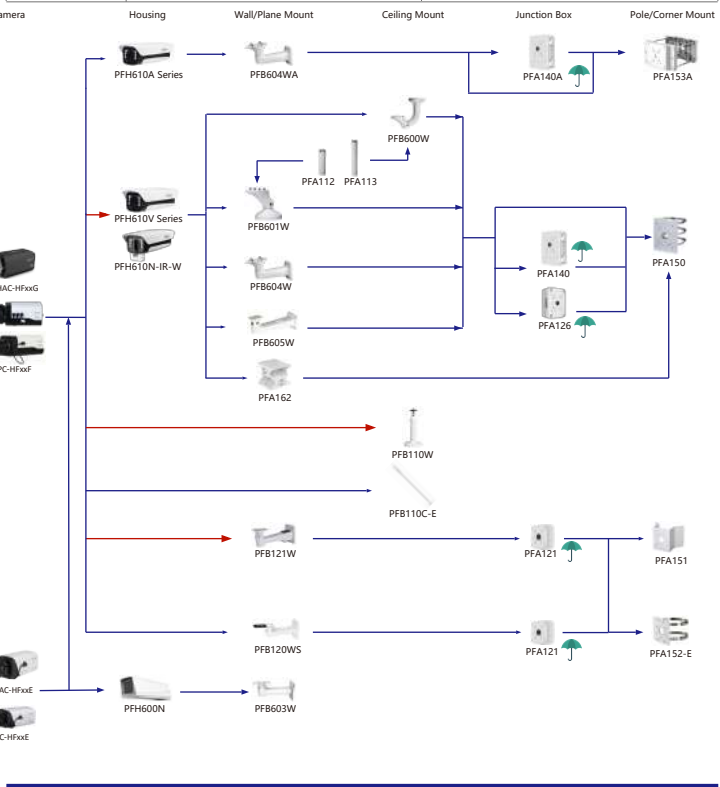

Camera Accessories Selection

Guide you how to install all the cameras

- Orange font ---- Special accessories
- Green font ---- Not recommended
- Red font ---- Special installation
- Red box ---- Included in package, no need order
- Umbrella icon ---- IP66

Selection of IP&CVI Box Camera

Shape	IP Camera	CVI Camera
	IPC-HFxwE IPC-HFxwE-E IPC-HFxwE-E-MF IPC-HFxwE-2E-S2	HAC-HFxwE HAC-HFxwE-T IPC-HFxwF IPC-HFxwF-FD IPC-HFxwF-FR IPC-HFxwF-E
	IPC-HFxwF-HDMI IPC-HFxwF-T IPC-HFxwF IPC-HFxwF-FD IPC-HFxwF-FR IPC-HFxwF-E	HAC-HFxwE HAC-HFxwE-T