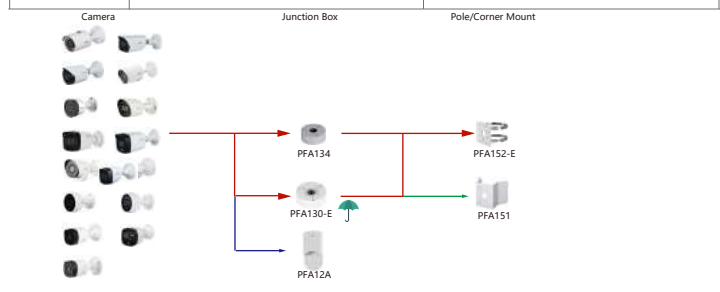

Shape	IP Camera	CVI Camera
	IPC-HFW1020/1120/1220/1320/1320/1420/1420/1431/1431/1531S IPC-HFW3541/3841/3441/3241E-SA IPC-HFW541/3841/3441/3241E-AS IPC-HFW3449/3249E-AS-NI IPC-HFW3449/3549/3249E-AS-LED IPC-HFW2230/2231/2431/2531/2831S-5-S2 IPC-HFW2239/2439E-SA-LED-S2 IPC-HFW1120/1320S-W IPC-B1820-L IPC-B1820-40	HAC-HFW2221/2231/2241/2401/2501/1000/1100/1200/1220/1230/1400/1500S HAC-HFW4001/1230/1220/1500/1200T HAC-HFW1200/1230/1400/1500S-POC HAC-HFW1230/1500/1200T-A HAC-HFW1230/1400/1500T-A-POC HAC-HFW1230/1500/1220/1200T HAC-HFW1230/1500/1200T-A HAC-HFW1000/1100/1200/1220/1400/1230/1500S HAC-ME2801/1200/1500B HAC-ME1200/1500B-LED HAC-ME1200/1500D HAC-ME1800B/1509/1500/1200B-LS HAC-ME1200/1500/1800B-L HAC-B2441/51 HAC-B2441/51 HAC-HFW1231/1500/1200/1400CM(-A) HAC-HFW1240/2241CM(-A) HAC-HFW1231C-A HAC-HFW1500/1209/1200C HAC-HFW1209C-LED HAC-HFW1231LM-4E(A) HAC-HFW1230/1400/1500T-POC HAC-HFW1200/2241CM-A-POC HAC-HFW1000/1100/1200/1220RM HAC-HFW1800TL(-A) HAC-HFW1200TL-A-SS HAC-HFW1509/1409/1239T(-A)-LED HAC-HFW1509/1409/1239TLM(-A)-LED HAC-HFW1500T(-A) HAC-ME1200/1400B-PB HAC-HFW1200/1400/1500C(-A) HAC-HFW1209/1239/1509C(-A)-LED HAC-HFW1209C(-A)-LED HAC-ME1200D-LS