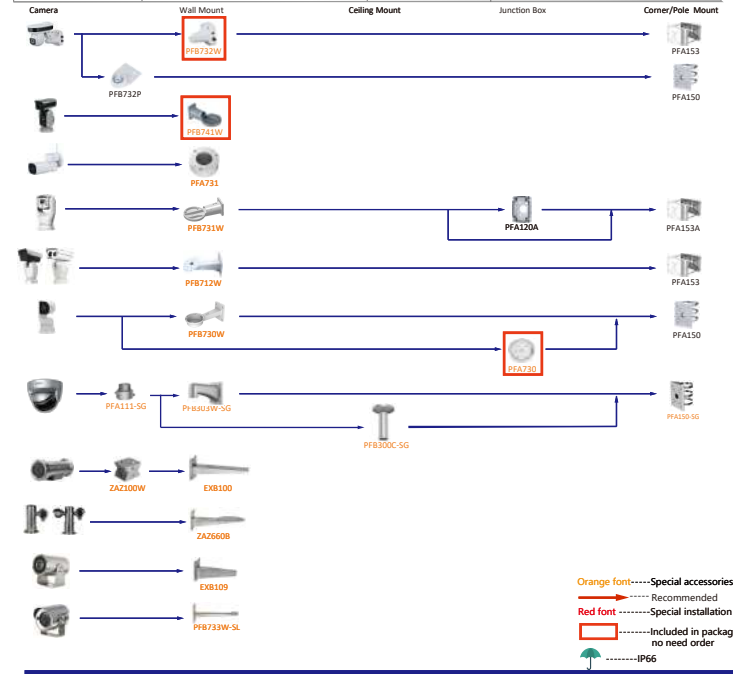

Selection of Thermal Camera

Selection of Thermal Camera

Selection of Special Camera

Shape	Special Camera	Shape	Special Camera
	IPC-HDBW8232E-Z-SL		SD60230U-HN-SL
	IPC-HFW5221E-Z-IRA/BIRA		IPC-HDPWS241/5442/5541G-Z
	PSDW81642M-A360 PSDW8842ML-A180-D237 PSDW8842M-A180		Parking Space Detector
	IPC-HFW5100-IRA IPC-HFW5200-IRA		SD42C212T-HN SD42C212/116F-HC(-S3) SD52C120/200/230T-HN SD52C131/225/230/430U-HN
	SDT5X405-4F-WA SDT5X235-3F-WA-0600 SDT5X425-4Z4-QA-2812 SDT5X425-4Z4-QA-0832 SDT5X405-4F-QA-0900		SD42C212T-HN SD42C215-HC-LS SD42C215-HC-LA
	IPC-HFS7842-Z-SG-LED IPC-HFS7443-Z-LU-D2		IPC-PFW8840-A180 IPC-PFW83242-A180

Selection of Special Camera

Shape	Special Camera	Shape	Special Camera
	SOTS4405WA-4F-8		SDZW2000T-SL
	PTZ83840/83440/83240-HNF-WA		PTZ12C200/203UE-GN-W
	PTZ19245/19240U-HRB-N PTZ19245/19240U-HRB-N-B PTZ192C40B-HRB-L		PTZ12248V-HRB-N PTZ12230F-HRB-N-S2 PTZ12230F-LRB-N-S2
	PTZ1A225U-IRA-N		EPC230U
	EPC230U-PTZ EPC230U-PTZ-IR EPC245U-PTZ EPC245U-PTZ-IR		SDZW2030U-SL
	IPC-PDBW8840-A180		