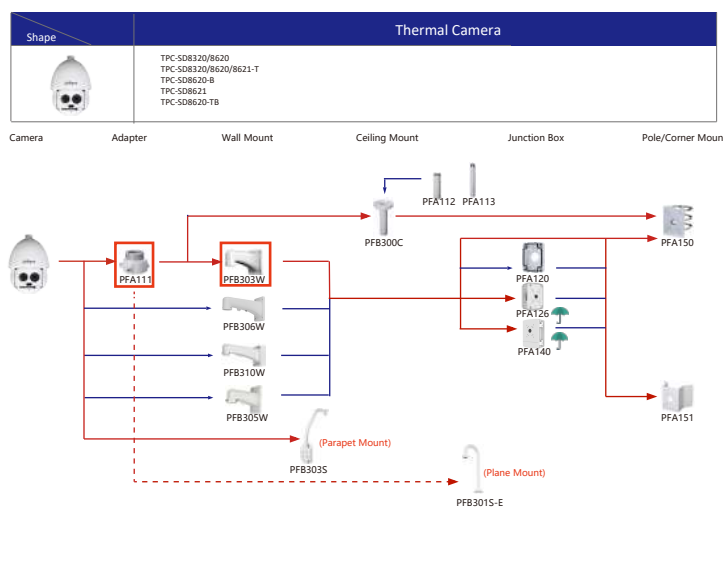

Selection of Thermal Camera