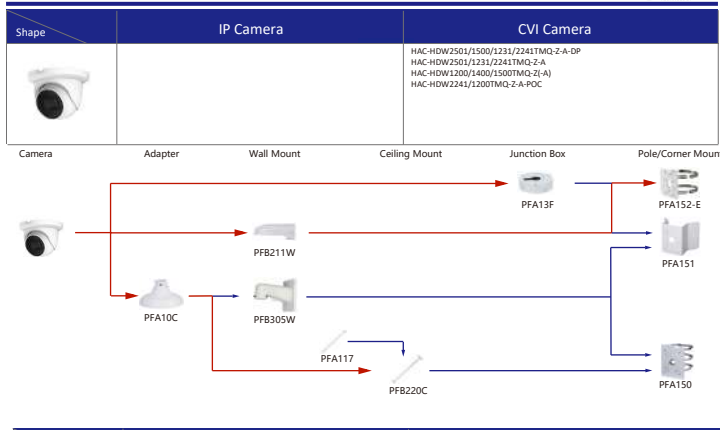

Selection of IP&CVI Eyeball Camera

Shape	IP Camera	CVI Camera
		HAC-HDW1100/1220/1400/1200R HAC-T1441/51

Shape	IP Camera	CVI Camera
		HAC-HDW2501/2241TLMQ-A HAC-HDW1200/1400/1500/1231TLMQ(A) HAC-HDW1400/1200/1500TQ(A) HAC-HDW2501TQ-A HAC-HDW1200TLMQ-A-POC

Selection of IP&CVI Eyeball Camera

Selection of IP&CVI Eyeball Camera

Selection of IP&CVI Eyeball Camera

Selection of IP&CVI Eyeball Camera

Selection of PTZ Camera

Shape	IP PTZ Camera	CVI PTZ Camera
	SD60131/60225/60230/60430U-HNI SD60130/60220/60220/60230F-HNI SD65F230F-HNI SD65F233XA-HNR SD6AE230F-HNI SD6AE245/530U-HNI SD6AE240/830U-HNI SD60230U-HNI-SL (Stainless steel cameras are not recommended to use universal brackets)	SD6AL240-HNI SD6AL230F-HNI SD6AL245U-HNI SD6AL245U-HNI-IR SD6AL30V-HNI SD6AL445/233/245XA-HNR SD6AL445/233XA-HNR-IR
Camera	Adapter	Wall Mount