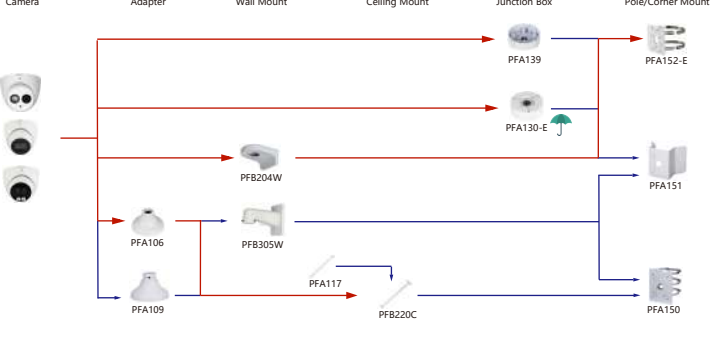

Shape	IP Camera	CVI Camera
	IPC-HDBW5241/5541/5442R-S IPC-HDBW4239/5241/5541/5442R-ASE IPC-HDBW2231/2431/2831/2531R-ZS-S2 IPC-HDBW5231/2431/2831/2231R-ZAS-S2 IPC-HDBW3841/3441/3541/3241R-ZS IPC-HDBW5489R-ASE-LED IPC-HDBW3841/3441/3541/3241R-ZAS IPC-HDBW5242R-ASE-MF IPC-HDBW5241/5442R-ASE-NI IPC-HDBW5829R-ASE-S2 IPC-HDBW2100/2121/2220/2221/2320/2421/2231/2531/2431R-ZS/VFS IPC-HDBW5231/5431/5830R-Z IPC-HDBW5231/5431/5831R-ZE	HAC-HDBW2802/2402R HAC-HDBW2221/2231/2401/3802/2601/2241/2501/1230/1200/1500 /2402/1400R-Z HAC-HDBW2601/2802/2501/2402/2241/1500/2221/2231/2401R-Z-0P HAC-HDBW2411/1200/1230/1400/1500/2231R-Z-0OC HAC-HDBW1100/1200/1220/1400R-VF

Camera Adapter Wall Mount Ceiling Mount Junction Box Pole/Corner Mount

Orange font Special accessories
Red font Recommended
 Special installation
 Included in package, no need order
 IP66

Selection of IP&CVI Eyeball Camera

Shape	IP Camera	CVI Camera
	IPC-HDW4231/4431EM-AS-S4 IPC-HDW5541/5241/5442TM-AS IPC-HDW5541/5241/5442TM-ASE IPC-HDW5341/5442TM-AS-LED IPC-HDW3841/4231/4431/4830EM-AS IPC-HDW4831/4231/4431/4631EM-ASE IPC-HDW4120/4220/4421EM-(AS)	HAC-HDW1100/1200/1220/2221/2401/1400/1230/1500EM-A HAC-HDW1300/1400/1500EM-A-POC HAC-HDW1200/1400/1500EM-POC HAC-HDW1000/1200/1220/2221/2401/1400/2231/2401/1500EM HAC-HDW2802/2402/2241/2601/2249/2501T-A HAC-HDW2249T-A-LED HAC-HDW1509/1409/1239T(A)-LED

Shape	IP Camera	CVI Camera
	IPC-T1820/40 IPC-T1820-L	HAC-HDW1200/1230/1500/1220SL HAC-HDW1509/1409T(A)-LED HAC-HDW1800T(A)

Selection of IP&CVI Eyeball Camera

Shape	IP Camera	CVI Camera
	IPC-HDW4120/4220/4221/4231/4421/4431M	HAC-HDW1100/1200/1220/1400/2221/2231/2401/2241/2501/1230/1500/1800M HAC-T2441/21