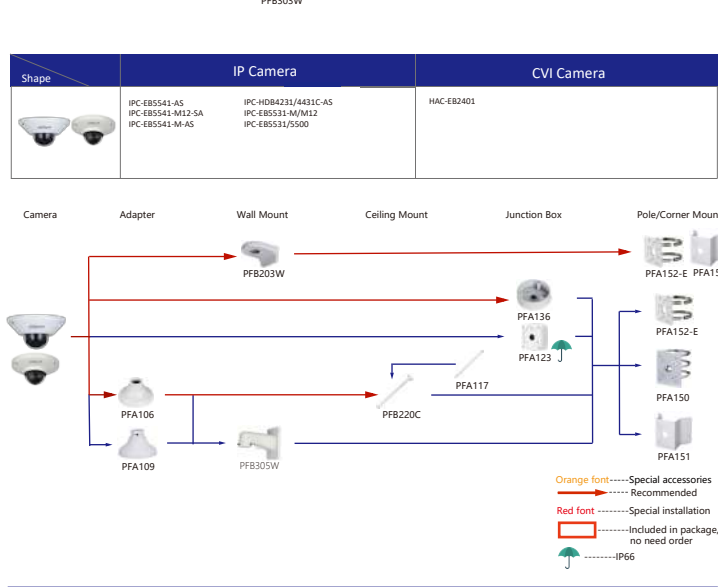

Selection of IP&CVI Dome Camera

Shape	IP Camera	CVI Camera
	IPC-EBW81200/81230/8630/8600/81842 IPC-EBW830-IVC IPC-EBW81242-AS-S2 IPC-EBW81242-AS-IVC-S2 IPC-EBW8842-AS-IVC IPC-EBW8842-AS	HAC-EBW3802

Camera Adapter Wall Mount Ceiling Mount Junction Box Pole/Corner Mount