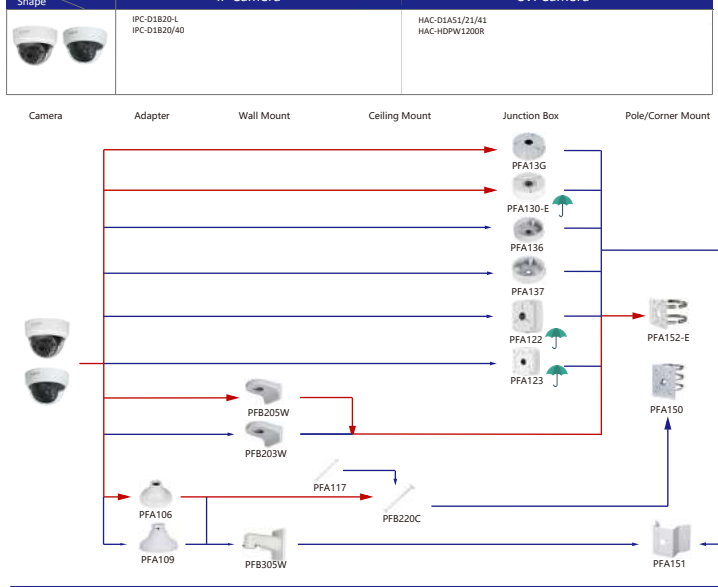

Selection of IP&CVI Dome Camera

Shape	IP Camera	CVI Camera
	IPC-HDBW4231/4431E-S-54 IPC-HDBW4231/4431E-AS-54 IPC-HDBW3241/3441/3841/4231/4431/4830E-AS IPC-HDBW2230/2431/2831/2531/2231E-S-52 IPC-HDBW1531/1431/1230/1420/1300/1200/1100/1020E IPC-HDBW3241/3441/3841/4831/4230/1531E-S IPC-HDBW3249/3449E-AS-NI IPC-HDBW4120/4220/4221E-AS IPC-HDBW4231/4431/4631/4831E-AS IPC-HDBW1120/1320E-W	HAC-HDBW2501/2241/1100/1200/1400/2221/2231/2401/1230/1500/1200E

Camera Adapter Wall Mount Ceiling Mount Junction Box Pole/Corner Mount