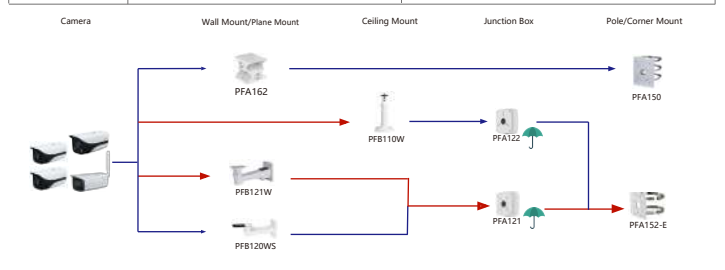

Shape	IP Camera	CVI Camera
	IPC-HFW3241/3441M-AS-I2 IPC-HFW2230M-AS-LED-B IPC-HFW2430/2399M-AS-LED-B-S2 IPC-HFW2230M-AS-LED IPC-HFW3441M-AS-SFC-I2 IPC-HFW2231M-AS-I2-B-S2 IPC-HFW3241DF-AS-4G