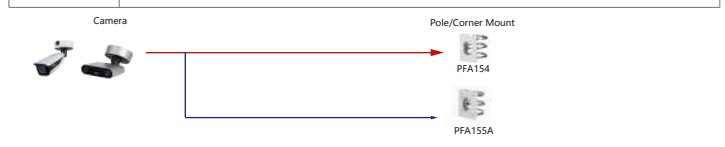

Selection of IP&CVI Bullet Camera

Shape	IP Camera	CVI Camera
	IPC-HFW2421X-3D IPC-HFW5842/5442H-2HE IPC-HFW7842/7442/71242H-2 IPC-HFW7442H-2FR	IPC-HFW7442H-2FR IPC-HFW442H-24 IPC-HFW5242H-2HE-MF IPC-HFW5242H-2HE-6E
		IPC-HFW5242H-2E-MF IPC-HFW5442H-24E IPC-HFW5442H-2E IPC-HFW7842/7442H-2WH