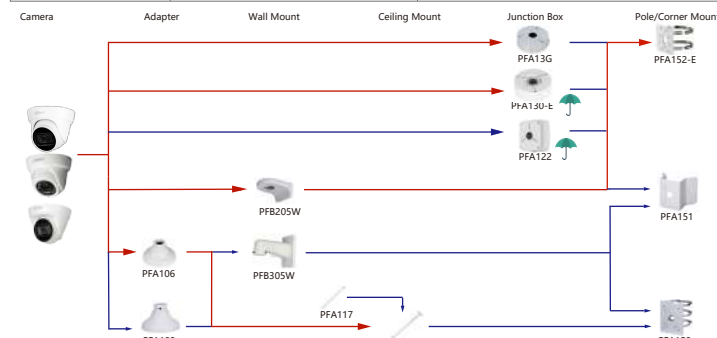

Shape	IP Camera	CVI Camera
	IPC-HDBW5241/5541/5442R-S IPC-HDBW4239/5241/5541/5442R-ASE IPC-HDBW2231/2431/2831/2531R-ZS-S2 IPC-HDBW5231/2431/2831/2231R-ZAS-S2 IPC-HDBW3841/3441/3541/3241R-ZS IPC-HDBW5489R-ASE-LED IPC-HDBW3841/3441/3541/3241R-ZAS IPC-HDBW5242R-ASE-MF IPC-HDBW5241/5442R-ASE-NI IPC-HDBW5829R-ASE-S2 IPC-HDBW2100/2121/2220/2221/2320/2421/2231/2531/2431R-ZS/VFS IPC-HDBW5231/5431/5830R-Z IPC-HDBW5231/5431/5831R-ZE	HAC-HDBW2802/2402R HAC-HDBW2221/2231/2401/3802/2601/2241/2501/1230/1200/1500 /2402/1400R-Z HAC-HDBW2601/2802/2501/2402/2241/1500/2221/2231/2401R-Z-0P HAC-HDBW2411/1200/1230/1400/1500/2231R-Z-0OC HAC-HDBW1100/1200/1220/1400R-VF

Camera Adapter Wall Mount Ceiling Mount Junction Box Pole/Corner Mount

Orange font Special accessories
Red font Recommended
 Special installation
 Included in package, no need order
 IP66

Selection of IP&CVI Eyeball Camera

Shape	IP Camera	CVI Camera
	IPC-T1820/40 IPC-T1820-L	HAC-HDW1200/1230/1500/1220SL HAC-HDW1509/1409T(A)-LED HAC-HDW1800T(A)

Selection of IP&CVI Eyeball Camera

Shape	IP Camera	CVI Camera
	IPC-HDW4120/4220/4221/4231/4421/4431M	HAC-HDW1100/1200/1220/1400/2221/2231/2401/2241/2501/1230/1500/1800M HAC-T2441/21