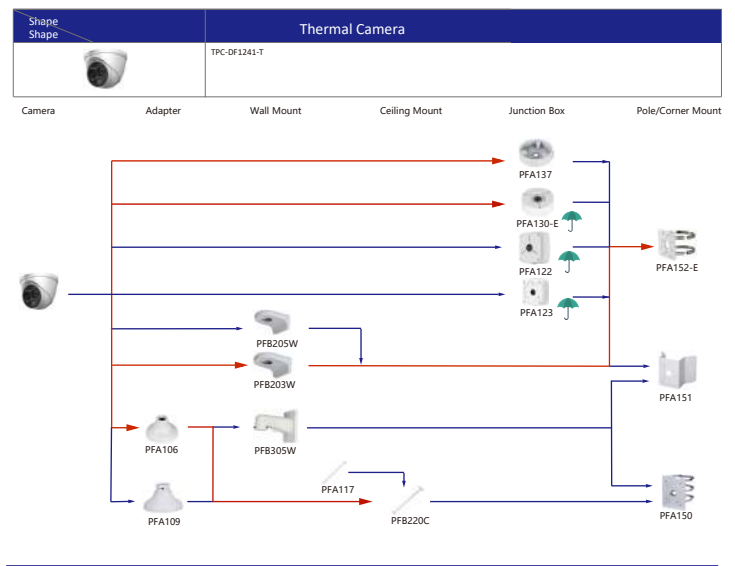

Selection of Thermal Camera