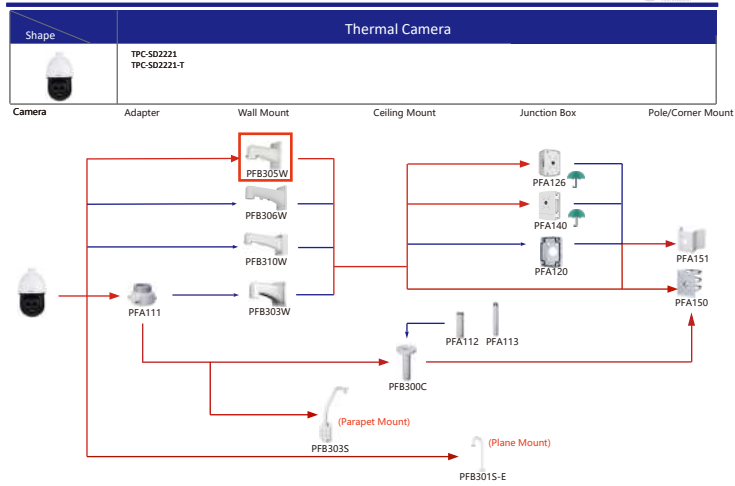

Selection of Thermal Camera