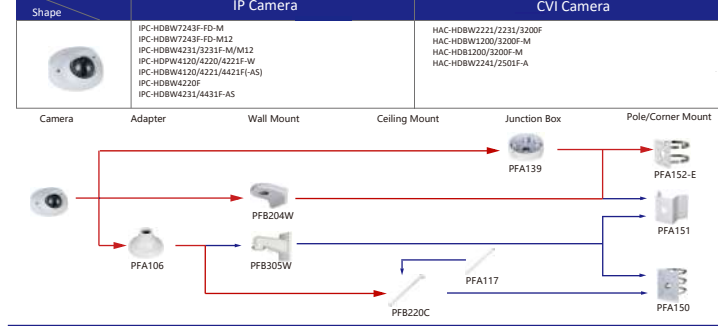

Selection of IP&CVI Dome Camera

Shape	IP Camera	CVI Camera
	IPC-HDBW4231/4431E-S-54 IPC-HDBW4231/4431E-AS-54 IPC-HDBW3241/3441/3841/4231/4431/4830E-AS IPC-HDBW2230/2431/2831/2531/2231E-S-52 IPC-HDBW1531/1431/1230/1420/1300/1200/1100/1020E IPC-HDBW3241/3441/3841/4831/4230/1531E-S IPC-HDBW3249/3449E-AS-NI IPC-HDBW4120/4220/4221E-AS IPC-HDBW4231/4431/4631/4831E-AS IPC-HDBW1120/1320E-W	HAC-HDBW2501/2241/1100/1200/1400/2221/2231/2401/1230/1500/1200E

Camera Adapter Wall Mount Ceiling Mount Junction Box Pole/Corner Mount