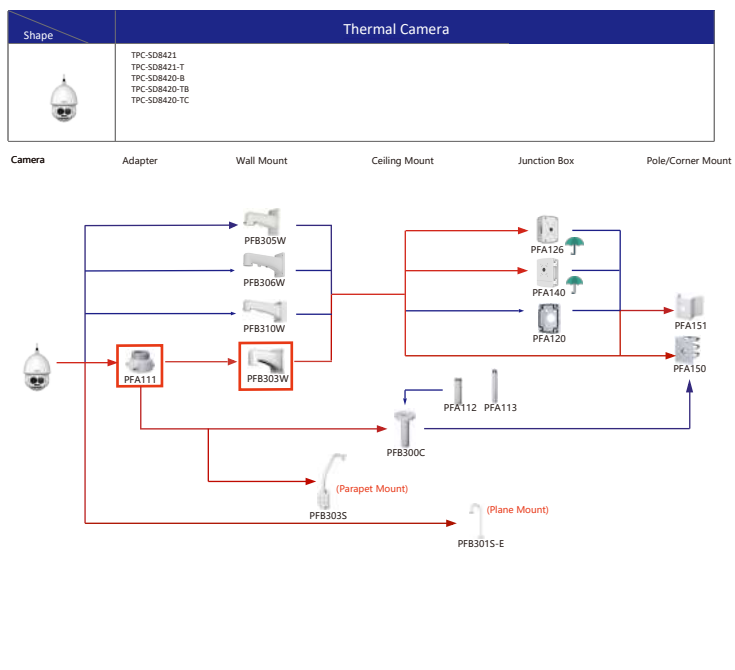

Selection of Thermal Camera