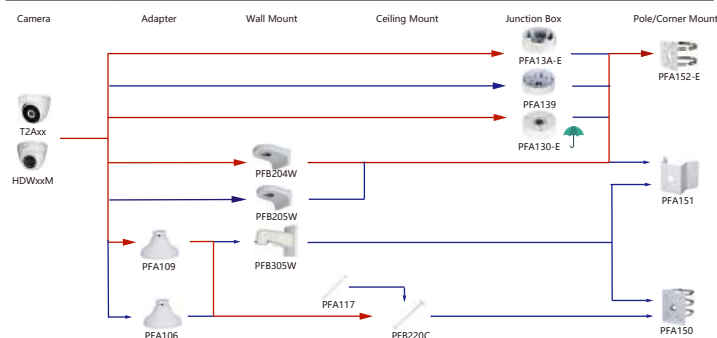

Shape	IP Camera	CVI Camera
	IPC-HDW2230/2431/2831/2531/2231T-AS-S2 IPC-HDW2239/2439T-AS-LED-S2	HAC-ME1100/1200/2221/1500/1200E HAC-ME1200/1500E-LED

Selection of IP&CVI Eyeball Camera

Shape	IP Camera	CVI Camera
	IPC-HDW1020/1120/1220/1320/1420/1230/1531/1431S	HAC-HDW2221/2231S

Shape	IP Camera	CVI Camera
		HAC-HDW1100/1200/1220/1400R-VF

Orange font-----Special accessories
 Red font-----Recommended
 Special installation
 Included in package, no need order
 IP66

Selection of IP&CVI Eyeball Camera

Shape	IP Camera	CVI Camera
	IPC-HDW4120/4220/4221/4231/4421/4431M	HAC-HDW1100/1200/1220/1400/2221/2231/2401/2241/2501/1230/1500/1800M HAC-T2441/21

Shape	IP Camera	CVI Camera
	IPC-HDW2230/2431/2831/2531/2231T-AS-S2 IPC-HDW2239/2439T-AS-LED-S2	HAC-ME1100/1200/2221/1500/1200E HAC-ME1200/1500E-LED

Selection of IP&CVI Eyeball Camera

Shape	IP Camera	CVI Camera
		HAC-HDW1100/1220/1400/1200R HAC-T1441/51

Shape	IP Camera	CVI Camera
		HAC-HDW2501/2241TLMQ-A HAC-HDW1200/1400/1500/1231TLMQ(A) HAC-HDW1400/1200/1500TQ(A) HAC-HDW2501TQ-A HAC-HDW1200TLMQ-A-POC