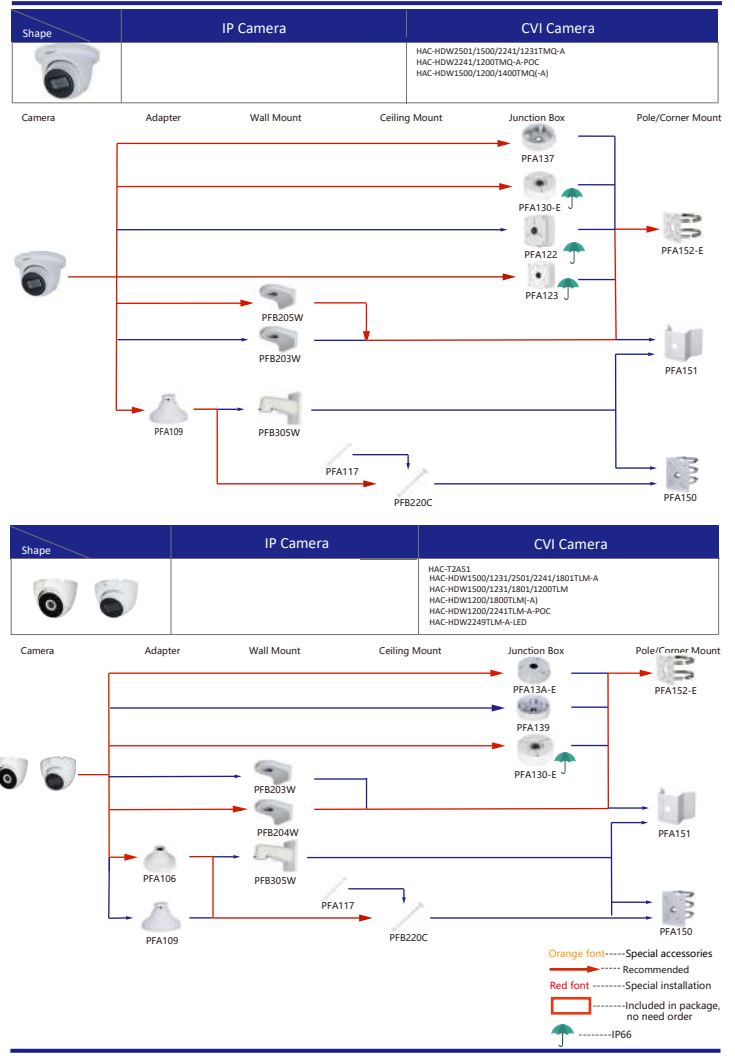

Shape	IP Camera	CVI Camera
	IPC-HDW4120/4220/4221/4231/4421/4431M	HAC-HDW1100/1200/1220/1400/2221/2231/2401/2241/2501/1230/1500/1800M HAC-T2441/21

Shape	IP Camera	CVI Camera
	IPC-HDW2230/2431/2831/2531/2231T-AS-S2 IPC-HDW2239/2439T-AS-LED-S2	HAC-ME1100/1200/2221/1500/1200E HAC-ME1200/1500E-LED

Selection of IP&CVI Eyeball Camera

Shape	IP Camera	CVI Camera
		HAC-HDW1100/1220/1400/1200R HAC-T1441/51

Shape	IP Camera	CVI Camera
		HAC-HDW2501/2241TLMQ-A HAC-HDW1200/1400/1500/1231TLMQ(A) HAC-HDW1400/1200/1500TQ(A) HAC-HDW2501TQ-A HAC-HDW1200TLMQ-A-POC

Selection of IP&CVI Eyeball Camera

Selection of IP&CVI Eyeball Camera

Selection of IP&CVI Eyeball Camera

Selection of IP&CVI Eyeball Camera

Selection of PTZ Camera

Shape	IP PTZ Camera	CVI PTZ Camera
	SD60131/60225/60230/60430U-HNI SD60130/60220/60220/60230F-HNI SD65F230F-HNI SD65F233XA-HNR SD6AE230F-HNI SD6AE245/530U-HNI SD6AE240/830U-HNI SD60230U-HNI-SL (Stainless steel cameras are not recommended to use universal brackets)	SD6AL240-HNI SD6AL230F-HNI SD6AL245U-HNI SD6AL245U-HNI-IR SD6AL30V-HNI SD6AL445/233/245XA-HNR SD6AL445/233XA-HNR-IR
Camera	Adapter	Wall Mount