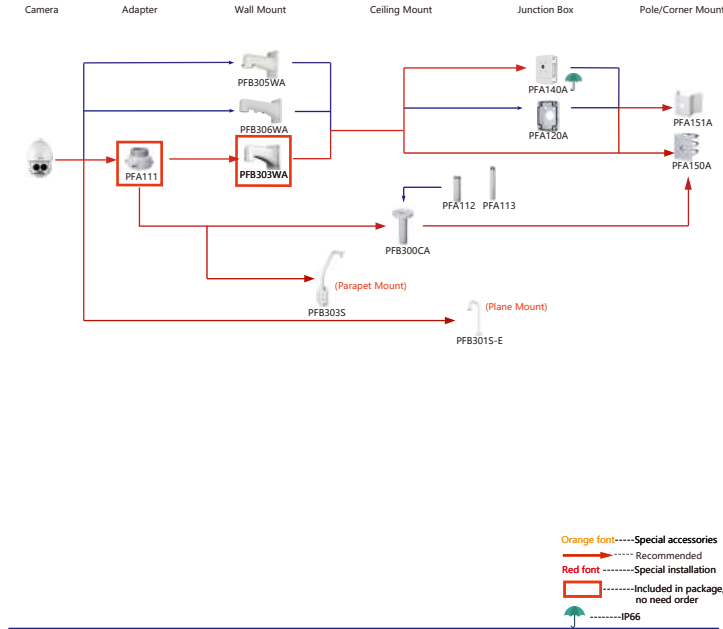

Selection of Thermal Camera