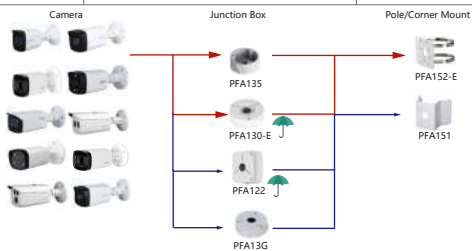

Shape	IP Camera	CVI Camera
	IPC-HFW120/2220/2320R-2S-VFS IPC-HFW120/2220/2320/2330/2421R-2S-VFS-IREG IPC-HFW120D(-AS) IPC-HFW120B(-AS) IPC-B2B20-4D-2S IPC-B2B20-L-2S IPC-HFW5442/5541/5241T-S IPC-HFW5442/5541/5241T-SE IPC-HFW2831/2531/2431/2231T-AS-S2 IPC-HFW4239/4431/4631/4831/5442/5541/5241T-ASE IPC-HFW5821-ASE-S2 IPC-HFW5241/5442T-ASE-NI IPC-HFW5242T-ASE-MF IPC-HFW4431/4231T-S-54 IPC-HFW5541/5241T-AS-PV IPC-HFW5449T-ASE-LED IPC-HFW5241/5442T-AS-LED IPC-HFW2531/2431/2231T-2S-VFS IPC-HFW2831/2531/2431/2231T-2S-2 IPC-HFW3841/3241/3441/3541/T-2S IPC-HFW3541/3841/3241/3441T-2AS IPC-HFW2831/2531/2431/2231T-2AS-2 IPC-HFW3549/3449/3249/3849T1-AS-PV IPC-HFW5849T1-ASE-LED IPC-HFW5449T1-ASE-D2 IPC-HFW5449T1-ZE-LED IPC-HFW3449/3849/3549T1-AS-PV-S3	HAC-ME1809/1509TH-A-PV-POC HAC-ME1809/1509TH-A-PV HAC-ME1809/1509/TH-PV HAC-HFW1500R-Z-IRE-A-DP HAC-HFW1200R-Z-IRE-A-POC HAC-HFW1231TM-IB-A HAC-HFW1231R-Z-A HAC-IBAS171-Z HAC-HFW1231R-Z-A-DP HAC-HFW1100/1200/1220/1400R-VF HAC-HFW1100/1200/1220/1400R-VF-IREG HAC-HFW2221/2231/2401/1200/1230/1400/1500R-Z-IREG HAC-HFW2221/2231/2401R-Z-IREG-DP HAC-HFW2231R-Z-POC HAC-HFW2231/1230/1400/1500R-Z-IREG-POC HAC-HFW2221R-Z-IREG-0722 HAC-HFW1500R-Z-IREG-A HAC-HFW1200/1500R-Z-IREG(-A) HAC-HFW1500R-Z-IREG-A-DP HAC-HFW3401/2231/1100/1200/1220/1400/2231/1230/1500 HAC-HFW1200/1220/1400/2231B HAC-84A21/41/51-VF HAC-HFW1200/1220TH HAC-HFW1200TH-A HAC-HFW1801/1500/1400/1230/1220/1200/1800TH-IB HAC-HFW1801/1500/1400/1230/1220/1200/1800TH-14 HAC-HFW1231TM-IB-A HAC-HFW1200TH-IB-A-POC HAC-HFW2802/2601/2241/2501/2402T-Z-A HAC-HFW3021/2601/2241/2501/2402T-Z-A-DP HAC-HFW2241T-Z-POC HAC-HFW2241T-Z-A-VP-0622 HAC-HFW2501/2241TU-Z-A HAC-HFW2501/2241TU-Z-A-DP HAC-HFW2241TU-Z-A-POC HAC-HFW3021-A-IB HAC-HFW2241/2249/2501/2402T-IB-A HAC-HFW2249T-IB-A-LED HAC-HFW1509T-A-LED-POC HAC-HFW1509T-A-LED-POC HAC-HFW2249T-A-LED HAC-HFW1800T1-A HAC-HFW1239/1509TU-Z-A-LED-DP HAC-HFW1239/1509/2249TU-Z-A-LED HAC-HFW2501/2241TU-A HAC-HFW2241TU-A-POC HAC-HFW1239/1509MH-A-LED HAC-HFW1239MH-AJ-LED