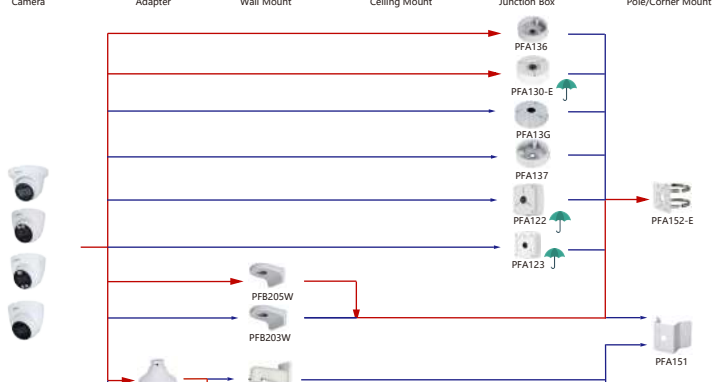

Shape	IP Camera	CVI Camera
	IPC-HDW4120/4220/4221/4231/4421/4431M	HAC-HDW1100/1200/1220/1400/2221/2231/2401/2241/2501/1230/1500/1800M HAC-T2441/21

Shape	IP Camera	CVI Camera
	IPC-HDW2230/2431/2831/2531/2231T-AS-S2 IPC-HDW2239/2439T-AS-LED-S2	HAC-ME1100/1200/2221/1500/1200E HAC-ME1200/1500E-LED

Selection of IP&CVI Eyeball Camera

Shape	IP Camera	CVI Camera
		HAC-HDW1100/1220/1400/1200R HAC-T1441/51

Shape	IP Camera	CVI Camera
		HAC-HDW2501/2241TLMQ-A HAC-HDW1200/1400/1500/1231TLMQ(A) HAC-HDW1400/1200/1500TQ(A) HAC-HDW2501TQ-A HAC-HDW1200TLMQ-A-POC