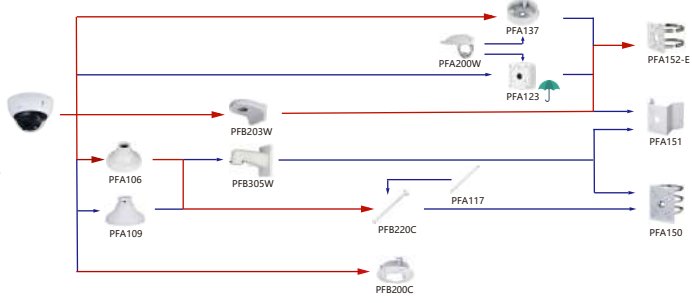

Shape	IP Camera	CVI Camera
	IPC-HDBW5241/5541/5442R-S IPC-HDBW4239/5241/5541/5442R-ASE IPC-HDBW2231/2431/2831/2531R-ZS-S2 IPC-HDBW5231/2431/2831/2231R-ZAS-S2 IPC-HDBW3841/3441/3541/3241R-ZS IPC-HDBW5489R-ASE-LED IPC-HDBW3841/3441/3541/3241R-ZAS IPC-HDBW5242R-ASE-MF IPC-HDBW5241/5442R-ASE-NI IPC-HDBW5829R-ASE-S2 IPC-HDBW2100/2121/2220/2221/2320/2421/2231/2531/2431R-ZS/VFS IPC-HDBW5231/5431/5830R-Z IPC-HDBW5231/5431/5831R-ZE	HAC-HDBW2802/2402R HAC-HDBW2221/2231/2401/3802/2601/2241/2501/1230/1200/1500 /2402/1400R-Z HAC-HDBW2601/2802/2501/2402/2241/1500/2221/2231/2401R-Z-0P HAC-HDBW2411/1200/1230/1400/1500/2231R-Z-0OC HAC-HDBW1100/1200/1220/1400R-VF

Camera   Adapter   Wall Mount   Ceiling Mount   Junction Box   Pole/Corner Mount

Orange font ..... Special accessories
Red font ..... Recommended
 ..... Special installation
 ..... Included in package, no need order
..... IP66