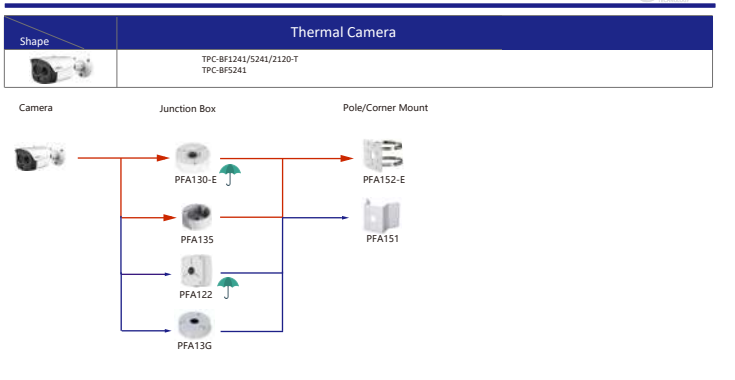

Selection of Thermal Camera