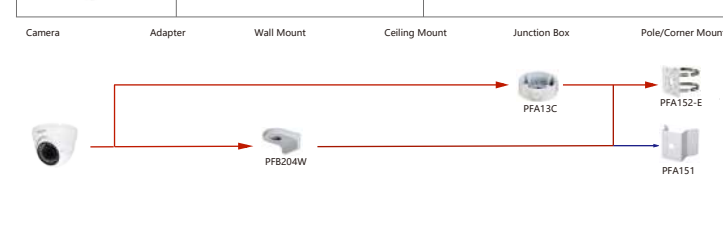

Shape	IP Camera	CVI Camera
		HAC-HDW1100/1200/1220/1400R-VF