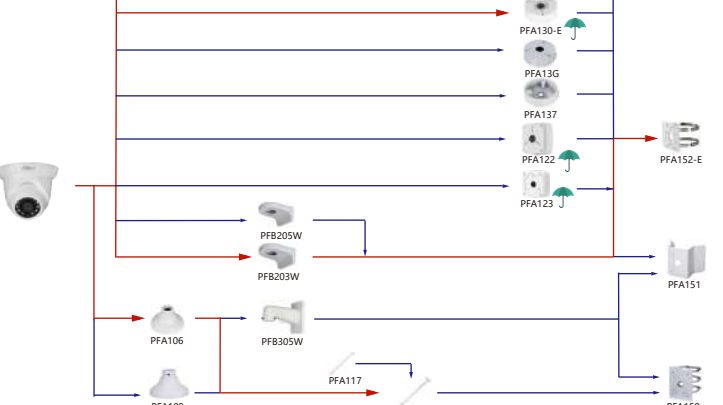

Shape	IP Camera	CVI Camera
	IPC-T1820/40 IPC-T1820-L	HAC-HDW1200/1230/1500/1220SL HAC-HDW1509/1409T(A)-LED HAC-HDW1800T(A)

Selection of IP&CVI Eyeball Camera

Shape	IP Camera	CVI Camera
	IPC-HDW4120/4220/4221/4231/4421/4431M	HAC-HDW1100/1200/1220/1400/2221/2231/2401/2241/2501/1230/1500/1800M HAC-T2441/21

Shape	IP Camera	CVI Camera
	IPC-HDW2230/2431/2831/2531/2231T-AS-S2 IPC-HDW2239/2439T-AS-LED-S2	HAC-ME1100/1200/2221/1500/1200E HAC-ME1200/1500E-LED

Selection of IP&CVI Eyeball Camera

Shape	IP Camera	CVI Camera
	IPC-HDW1020/1120/1220/1320/1420/1230/1531/1431S	HAC-HDW2221/2231S