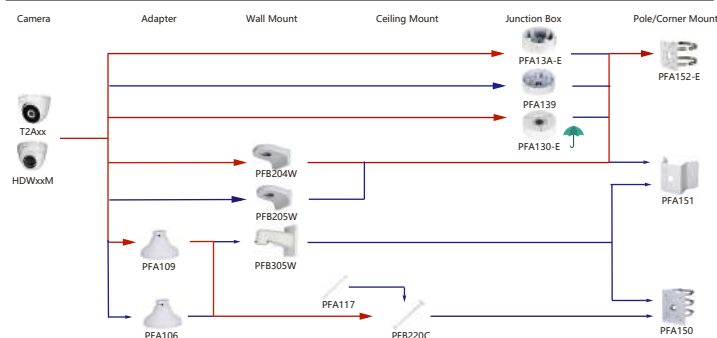

Camera Adapter Wall Mount Ceiling Mount Junction Box Pole/Corner Mount

Orange font Special accessories
Red font Recommended
 Special installation
 Included in package, no need order
 IP66

Selection of IP&CVI Eyeball Camera

Shape	IP Camera	CVI Camera
	IPC-HDW4231/4431EM-AS-S4 IPC-HDW5541/5241/5442TM-AS IPC-HDW5541/5241/5442TM-ASE IPC-HDW5341/5442TM-AS-LED IPC-HDW3841/4231/4431/4830EM-AS IPC-HDW4831/4231/4431/4631EM-ASE IPC-HDW4120/4220/4421EM-(AS)	HAC-HDW1100/1200/1220/2221/2401/1400/1230/1500EM-A HAC-HDW1300/1400/1500EM-A-POC HAC-HDW1200/1400/1500EM-POC HAC-HDW1000/1200/1220/2221/2401/1400/2231/2401/1500EM HAC-HDW2802/2402/2241/2601/2249/2501T-A HAC-HDW2249T-A-LED HAC-HDW1509/1409/1239T(A)-LED

Shape	IP Camera	CVI Camera
	IPC-T1820/40 IPC-T1820-L	HAC-HDW1200/1230/1500/1220SL HAC-HDW1509/1409T(A)-LED HAC-HDW1800T(A)

Selection of IP&CVI Eyeball Camera

Shape	IP Camera	CVI Camera
	IPC-HDW4120/4220/4221/4231/4421/4431M	HAC-HDW1100/1200/1220/1400/2221/2231/2401/2241/2501/1230/1500/1800M HAC-T2441/21