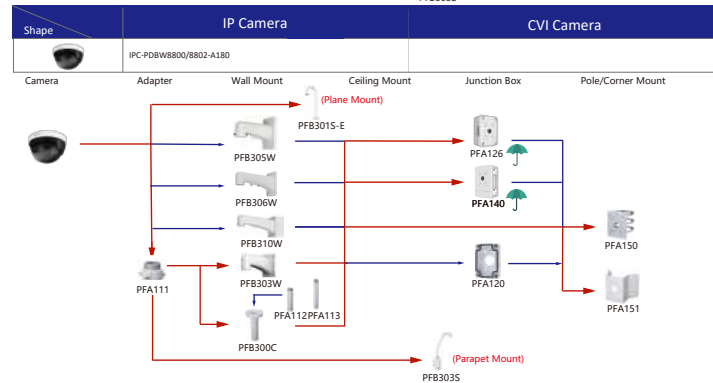

Selection of Special Camera

Shape	IP Camera	CVI Camera
	IPC-PDBW5831/82041-8360