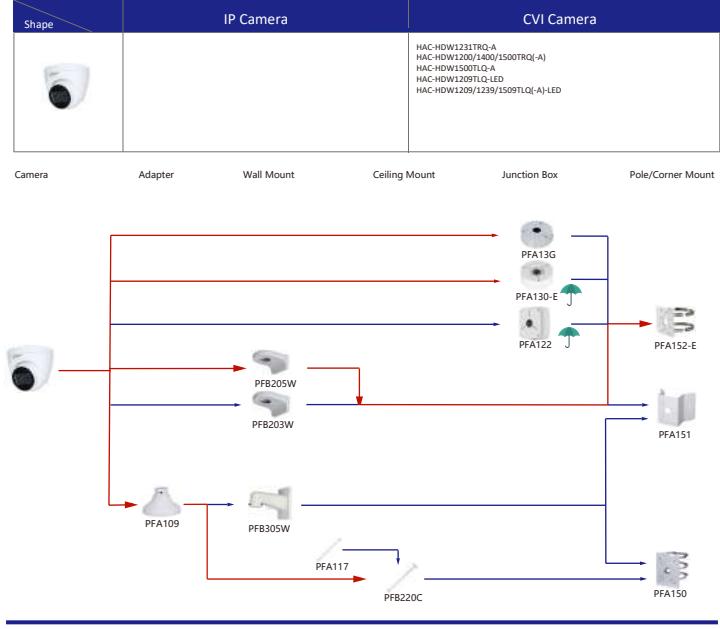

Shape	IP Camera	CVI Camera
	IPC-HDW4120/4220/4221/4231/4421/4431M	HAC-HDW1100/1200/1220/1400/2221/2231/2401/2241/2501/1230/1500/1800M HAC-T2441/21

Shape	IP Camera	CVI Camera
	IPC-HDW2230/2431/2831/2531/2231T-AS-S2 IPC-HDW2239/2439T-AS-LED-S2	HAC-ME1100/1200/2221/1500/1200E HAC-ME1200/1500E-LED

Selection of IP&CVI Eyeball Camera

Shape	IP Camera	CVI Camera
		HAC-HDW1100/1220/1400/1200R HAC-T1441/51

Shape	IP Camera	CVI Camera
		HAC-HDW2501/2241TLMQ-A HAC-HDW1200/1400/1500/1231TLMQ(A) HAC-HDW1400/1200/1500TQ(A) HAC-HDW2501TQ-A HAC-HDW1200TLMQ-A-POC

Selection of IP&CVI Eyeball Camera

Selection of IP&CVI Eyeball Camera

Selection of IP&CVI Eyeball Camera

Selection of IP&CVI Eyeball Camera

Selection of PTZ Camera

Shape	IP PTZ Camera	CVI PTZ Camera
	SD60131/60225/60230/60430U-HNI SD60130/60220/60220/60230F-HNI SD65F230F-HNI SD65F233XA-HNR SD6AE230F-HNI SD6AE245/530U-HNI SD6AE240/830U-HNI SD60230U-HNI-SL (Stainless steel cameras are not recommended to use universal brackets)	SD6AL240-HNI SD6AL230F-HNI SD6AL245U-HNI SD6AL245U-HNI-IR SD6AL30V-HNI SD6AL445/233/245XA-HNR SD6AL445/233XA-HNR-IR
Camera	Adapter	Wall Mount