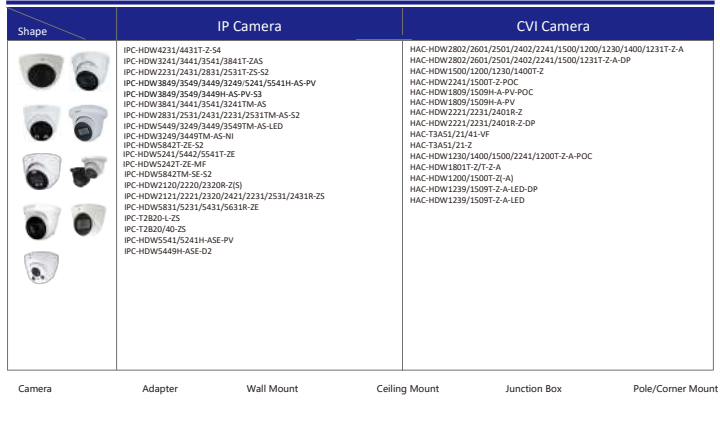

Selection of IP&CVI Eyeball Camera

Shape	IP Camera	CVI Camera
		HAC-HDW1100/1220/1400/1200R HAC-T1441/51

Shape	IP Camera	CVI Camera
		HAC-HDW2501/2241TLMQ-A HAC-HDW1200/1400/1500/1231TLMQ(A) HAC-HDW1400/1200/1500TQ(A) HAC-HDW2501TQ-A HAC-HDW1200TLMQ-A-POC

Selection of IP&CVI Eyeball Camera

Selection of IP&CVI Eyeball Camera

Selection of IP&CVI Eyeball Camera

Selection of IP&CVI Eyeball Camera

Selection of PTZ Camera

Shape	IP PTZ Camera	CVI PTZ Camera
	SD60131/60225/60230/60430U-HNI SD60130/60220/60220/60230F-HNI SD65F230F-HNI SD65F233XA-HNR SD6AE230F-HNI SD6AE245/530U-HNI SD6AE240/830U-HNI SD60230U-HNI-SL (Stainless steel cameras are not recommended to use universal brackets)	SD6AL240-HNI SD6AL230F-HNI SD6AL245U-HNI SD6AL245U-HNI-IR SD6AL30V-HNI SD6AL445/233/245XA-HNR SD6AL445/233XA-HNR-IR
Camera	Adapter	Wall Mount