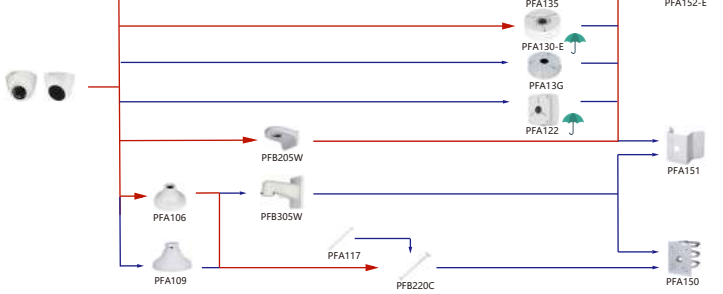

Shape	IP Camera	CVI Camera
	IPC-HDW4120/4220/4221/4231/4421/4431M	HAC-HDW1100/1200/1220/1400/2221/2231/2401/2241/2501/1230/1500/1800M HAC-T2441/21

Shape	IP Camera	CVI Camera
	IPC-HDW2230/2431/2831/2531/2231T-AS-S2 IPC-HDW2239/2439T-AS-LED-S2	HAC-ME1100/1200/2221/1500/1200E HAC-ME1200/1500E-LED

Selection of IP&CVI Eyeball Camera

Shape	IP Camera	CVI Camera
		HAC-HDW1100/1220/1400/1200R HAC-T1441/51

Shape	IP Camera	CVI Camera
		HAC-HDW2501/2241TLMQ-A HAC-HDW1200/1400/1500/1231TLMQ(A) HAC-HDW1400/1200/1500TQ(A) HAC-HDW2501TQ-A HAC-HDW1200TLMQ-A-POC

Selection of IP&CVI Eyeball Camera

Selection of IP&CVI Eyeball Camera

Selection of IP&CVI Eyeball Camera

Selection of IP&CVI Eyeball Camera

Selection of PTZ Camera

Shape	IP PTZ Camera	CVI PTZ Camera
	SD60131/60225/60230/60430U-HNI SD60130/60220/60220/60230F-HNI SD65F230F-HNI SD65F233XA-HNR SD6AE230F-HNI SD6AE245/530U-HNI SD6AE240/830U-HNI SD60230U-HNI-SL (Stainless steel cameras are not recommended to use universal brackets)	SD6AL240-HNI SD6AL230F-HNI SD6AL245U-HNI SD6AL245U-HNI-IR SD6AL30V-HNI SD6AL445/233/245XA-HNR SD6AL445/233XA-HNR-IR
Camera	Adapter	Wall Mount