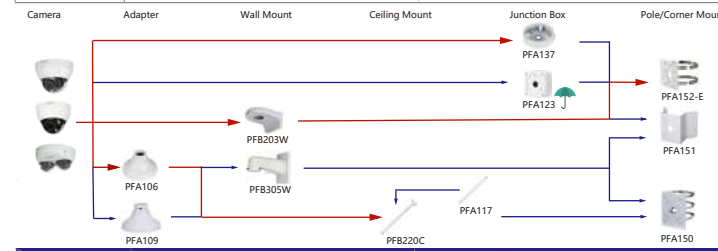

Selection of IP&CVI Dome Camera

Shape	IP Camera	CVI Camera
	IPC-HDBW3241F-FD-M/M12 IPC-HDBW541/841/2241F-AS-M IPC-HFW3241M-AS-I2 IPC-HDBW2431/2231F-AS-S2 IPC-HDBW3231/3433F-AS-AS IPC-HDBW5241F-M12-SA IPC-HDBW5241F-M12-SA	HAC-HDBW3802/3231E-Z HAC-HDBW3802/3231E-ZH HAC-HDBW3231E-ZT HAC-HDBW3231E-Z12 HAC-HFW3231E-Z12 HAC-HFW3231E-Z HAC-HFW3231E-ZH HAC-HFW3231E-ZT HAC-HFW3802E-ZH-VP HAC-HFW3802E-Z-VP

Camera Adapter Wall Mount Ceiling Mount Junction Box Pole/Corner Mount