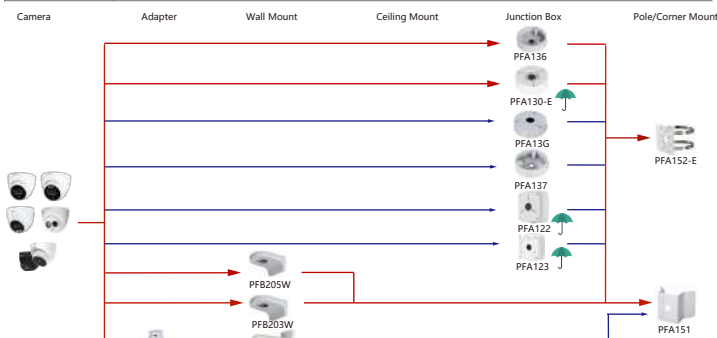

Shape	IP Camera	CVI Camera
	IPC-T1820/40 IPC-T1820-L	HAC-HDW1200/1230/1500/1220SL HAC-HDW1509/1409T(A)-LED HAC-HDW1800T(A)

Selection of IP&CVI Eyeball Camera

Shape	IP Camera	CVI Camera
	IPC-HDW4120/4220/4221/4231/4421/4431M	HAC-HDW1100/1200/1220/1400/2221/2231/2401/2241/2501/1230/1500/1800M HAC-T2441/21

Shape	IP Camera	CVI Camera
	IPC-HDW2230/2431/2831/2531/2231T-AS-S2 IPC-HDW2239/2439T-AS-LED-S2	HAC-ME1100/1200/2221/1500/1200E HAC-ME1200/1500E-LED

Selection of IP&CVI Eyeball Camera

Shape	IP Camera	CVI Camera
	IPC-HDW1020/1120/1220/1320/1420/1230/1531/1431S	HAC-HDW2221/2231S