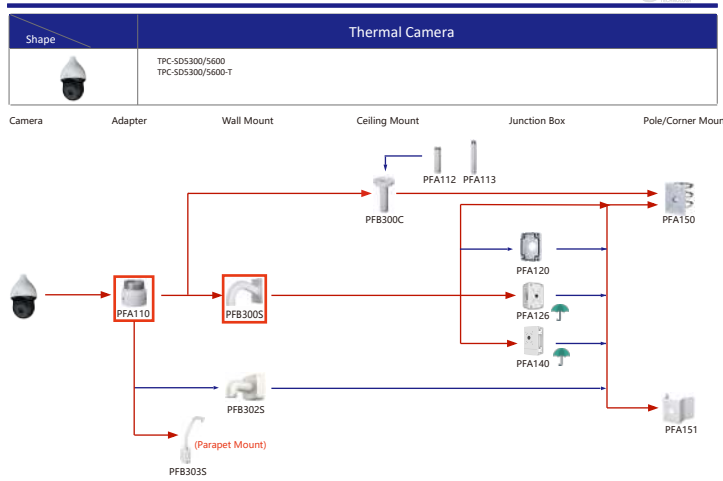

Selection of Thermal Camera