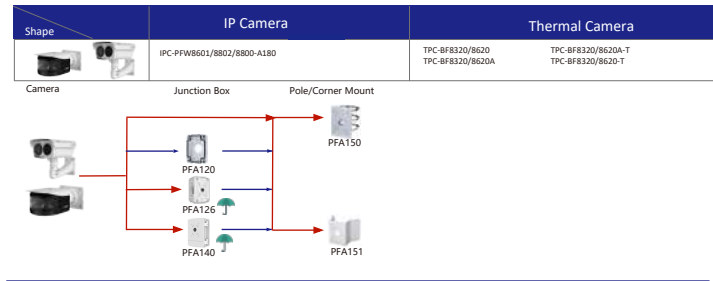

Selection of Special Camera

Shape	IP Camera	CVI Camera
	IPC-PDBW5831/82041-8360