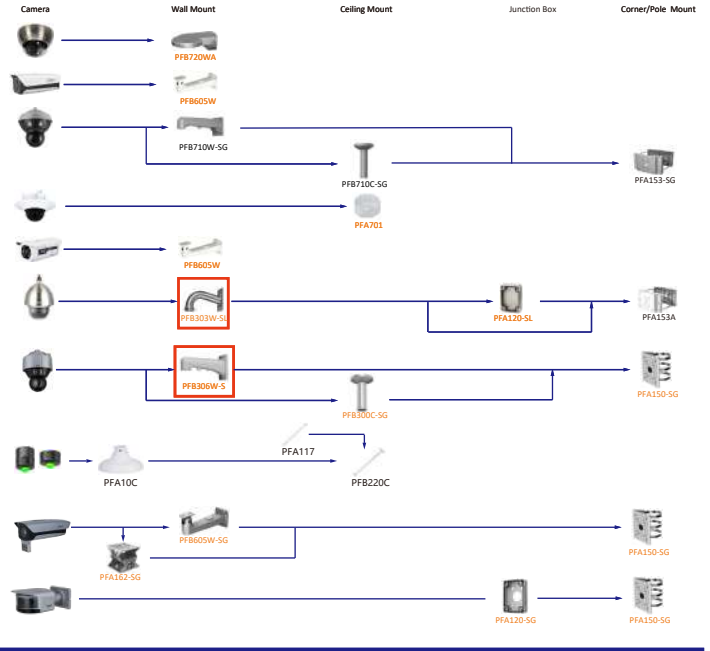

Selection of Thermal Camera

Selection of Thermal Camera

Selection of Special Camera

Shape	Special Camera	Shape	Special Camera
	IPC-HDBW8232E-Z-SL		SD60230U-HN-SL
	IPC-HFW5221E-Z-IRA/BIRA		IPC-HDPWS241/5442/5541G-Z
	PSDW81642M-A360 PSDW8842ML-A180-D237 PSDW8842M-A180		Parking Space Detector
	IPC-HFW5100-IRA IPC-HFW5200-IRA		SD42C212T-HN SD42C212/116F-HC(-S3) SD52C120/200/230T-HN SD52C131/225/230/430U-HN
	SDT5X405-4F-WA SDT5X235-3F-WA-0600 SDT5X425-4Z4-QA-2812 SDT5X425-4Z4-QA-0832 SDT5X405-4F-QA-0900		SD42C212T-HN SD42C215-HC-LS SD42C215-HC-LA
	IPC-HFS7842-Z-SG-LED IPC-HFS7443-Z-LU-D2		IPC-PFW8840-A180 IPC-PFW83242-A180