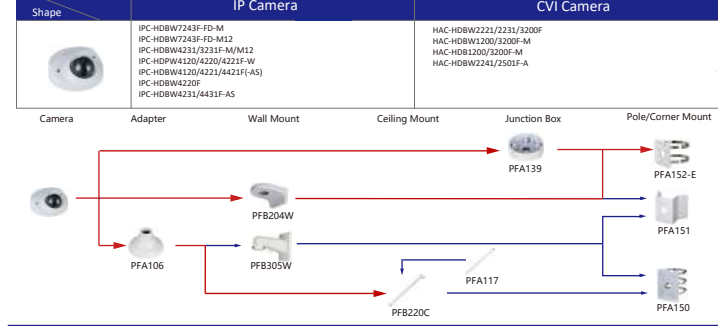

Selection of IP&CVI Dome Camera

Shape	IP Camera	CVI Camera
	IPC-HDBW3241F-FD-M/M12 IPC-HDBW541/841/2241F-AS-M IPC-HFW3241M-AS-I2 IPC-HDBW2431/2231F-AS-S2 IPC-HDBW3231/3433F-AS-AS IPC-HDBW5241F-M12-SA IPC-HDBW5241F-M12-SA	HAC-HDBW3802/3231E-Z HAC-HDBW3802/3231E-ZH HAC-HDBW3231E-ZT HAC-HDBW3231E-Z12 HAC-HFW3231E-Z12 HAC-HFW3231E-Z HAC-HFW3231E-ZH HAC-HFW3231E-ZT HAC-HFW3802E-ZH-VP HAC-HFW3802E-Z-VP

Camera Adapter Wall Mount Ceiling Mount Junction Box Pole/Corner Mount