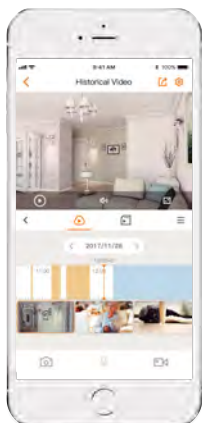

imou

Bullet

1080P H.265 Active Deterrence Bullet Wi-Fi Camera

Bullet delivers 2MP live monitoring, it supports the latest H.265 compression which can save up to 50% bandwidth and storage. With IP67 certified, the camera can be used outdoors under different weather conditions. With built-in spotlight and 110dB security siren, Bullet actively keeps unwelcome visitors away from what you care about.

1080P FHD Video
See more than 720P

Active Deterrence
Scare away unwelcome visitors with built-in spotlight and 110dB security siren

H.265 Codec
Save more high-quality video in less space

Two-way Talk
Communicate with family and pets easily

PIR Detection
High quality passive IR detector for reducing false alarms

IP67
Weatherproof for outdoor conditions

Wi-Fi Connection
IEEE802.11b/g/n(2.4GHz)

Micro SD Card Slot
Supports up to 256GB local storage

Cloud Service
Live video, storage, alarm alerts and more

Stay close with what you care

With Cloud service, you will have access to what you care as long as Internet is available. You can record daily or motion videos on Cloud and play back anytime anywhere.