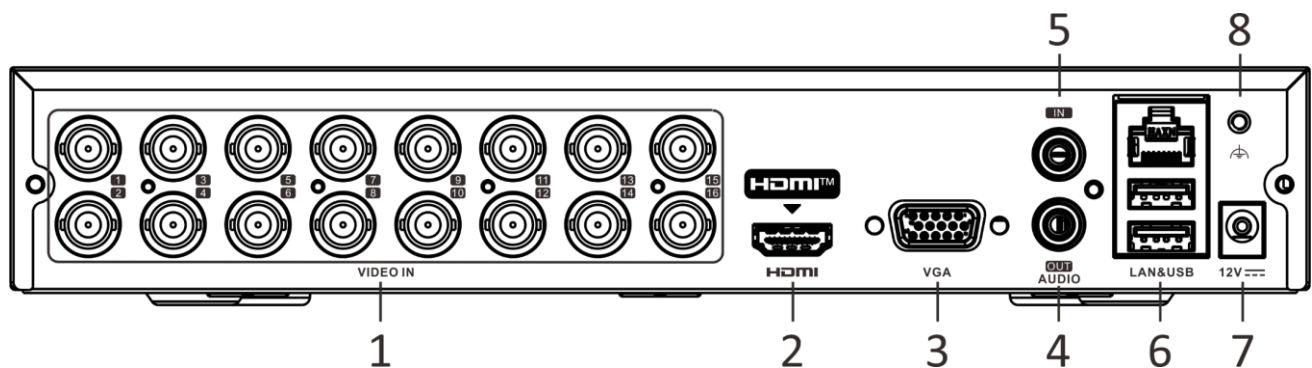

Physical Interface

No.	Description	No.	Description
1	Video and Coaxial Audio In	5	AUDIO IN, RCA Connector
2	HDMI Interface	6	USB Interface and LAN Network Interface
3	VGA Interface	7	Power Input
4	AUDIO OUT, RCA Connector	8	GND

Available Model

iDS-7116HQHI-M1/S

Headquarters

No.555 Qianmo Road, Binjiang District,
Hangzhou 310051, China
T +86-571-8807-5998
www.hikvision.com

Follow us on social media to get the latest product and solution information.