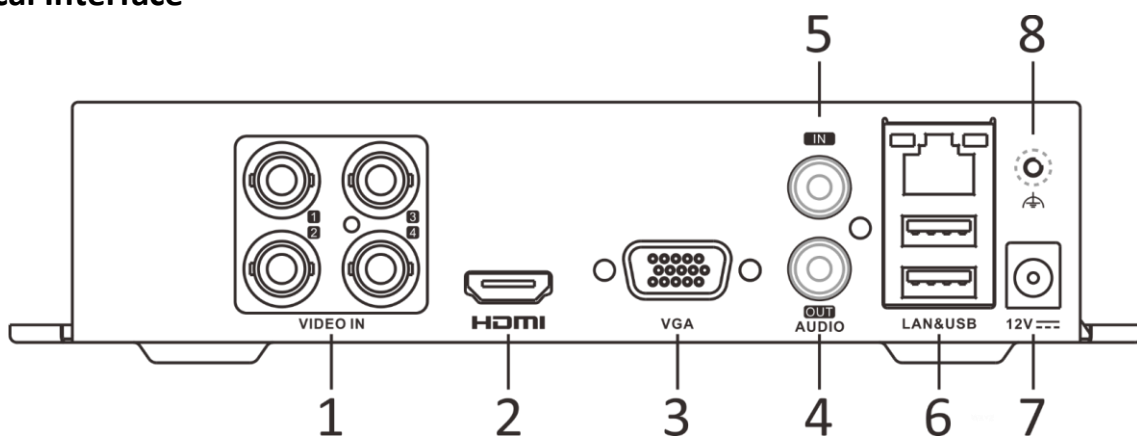

Network	
Total Bandwidth	72 Mbps
Remote Connection	32
Network Protocol	TCP/IP, PPPoE, DHCP, Hik-Connect, DNS, DDNS, NTP, SADP, NFS, iSCSI, UPnP™, HTTPS, ONVIF
Network Interface	1, RJ45 10M/100M self-adaptive Ethernet interface
Wi-Fi	Connectable to Wi-Fi network by Wi-Fi dongle through USB interface
Auxiliary Interface	
SATA	1 SATA interface
Capacity	Up to 10 TB capacity for each disk
Alarm In/Out	N/A
USB Interface	Real panel: 2 × USB 2.0
General	
Power Supply	12 VDC, 1.5 A
Consumption	≤ 8 W
Working Temperature	-10 °C to +55 °C (+14 °F to +131 °F)
Working Humidity	10% to 90%
Dimension (W × D × H)	200 × 200 × 45 mm (7.9 × 7.9 × 1.8 inch)
Weight	≤ 1 kg (2.2 lb)

▪ Available Model

iDS-7104HQHI-M1/S(标配)(C)(样机), iDS-7104HQHI-M1/S(中性)(C)(样机),

▪ Physical Interface

No.	Description	No.	Description
1	Video and coaxial audio in	5	AUDIO IN, RCA connector
2	HDMI interface	6	LAN network interface and USB interface
3	VGA interface	7	12 VDC power input
4	AUDIO OUT, RCA connector	8	GND