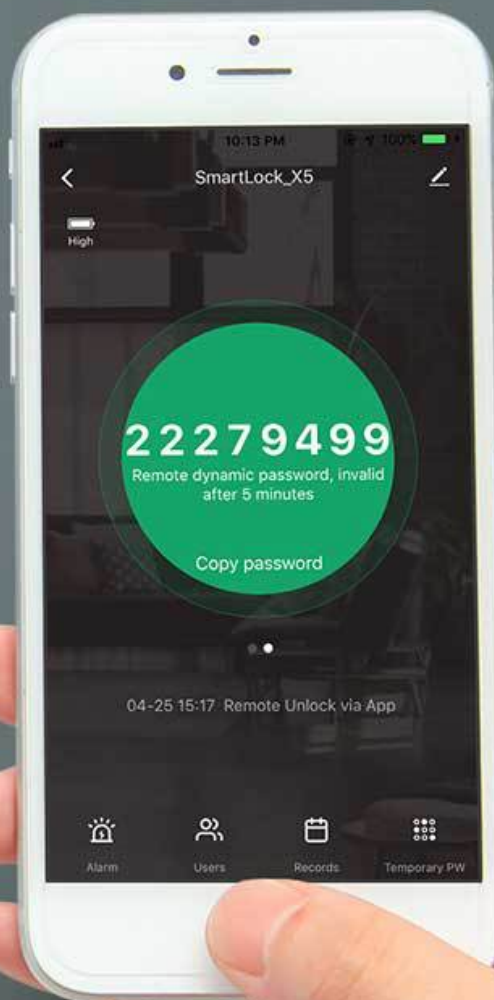

Smart Fingerprint Lock

SMART ALL-IN-ONE FINGERPRINT LOCK

Anti Lock Function

Uplifting the handle,
all the latches locked

Electronic Anti Lock Function

Push the inside button upward will
anti lock the door, only administrator
can open outside

--- More Precise

--- Higher Speed

--- Saving Battery

Security

Support Virtual Password

Anti-peeping Password

*****	123456	*****
Random Code	Correct Code	Random Code

Emergency Unlock

USB Emergency Charing

Mechanical Key

Smart your home smart your life.

Unlocking
remotely

Time-limited
passcode

Temporary
passcode

Powered by

tuya

Intelligence
Inside

Time-limited passcode for all your family members

Send one-time passcode via App to facilitate family members and friends access

Cloud service

Gateway Zigbee / WiFi for different scenes