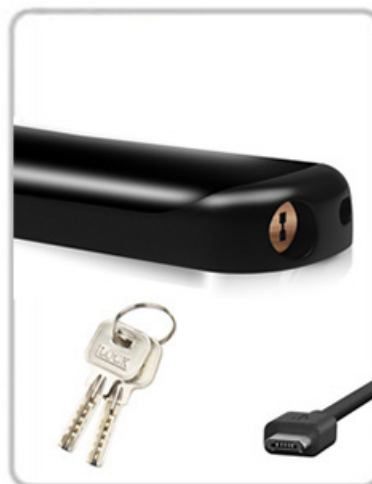

Smart Fingerprint Lock

SMART ALL-IN-ONE FINGERPRINT LOCK

Anti Lock Function

Uplifting the handle,
all the latches locked

Electronic Anti Lock Function

Push the inside button upward will
anti lock the door, only administrator
can open outside

Multi Unlock Modes

Tuya APP

Fingerprint Unlock

Password Unlock

IC Card Unlock

Metal Key Unlock
Micro USB Interface

Imported DSP Chip

Rapid Induction Time < 0.5S, Lower Power Comsume

--- More Precise

--- Higher Speed

--- Saving Battery

Security

Support Virtual Password

Anti-peeping Password

*****	123456	*****
Random Code	Correct Code	Random Code

Emergency Unlock

USB Emergency Charing

Mechanical Key

Smart your home smart your life.

Unlocking
remotely

Time-limited
passcode

Temporary
passcode

Powered by

tuya