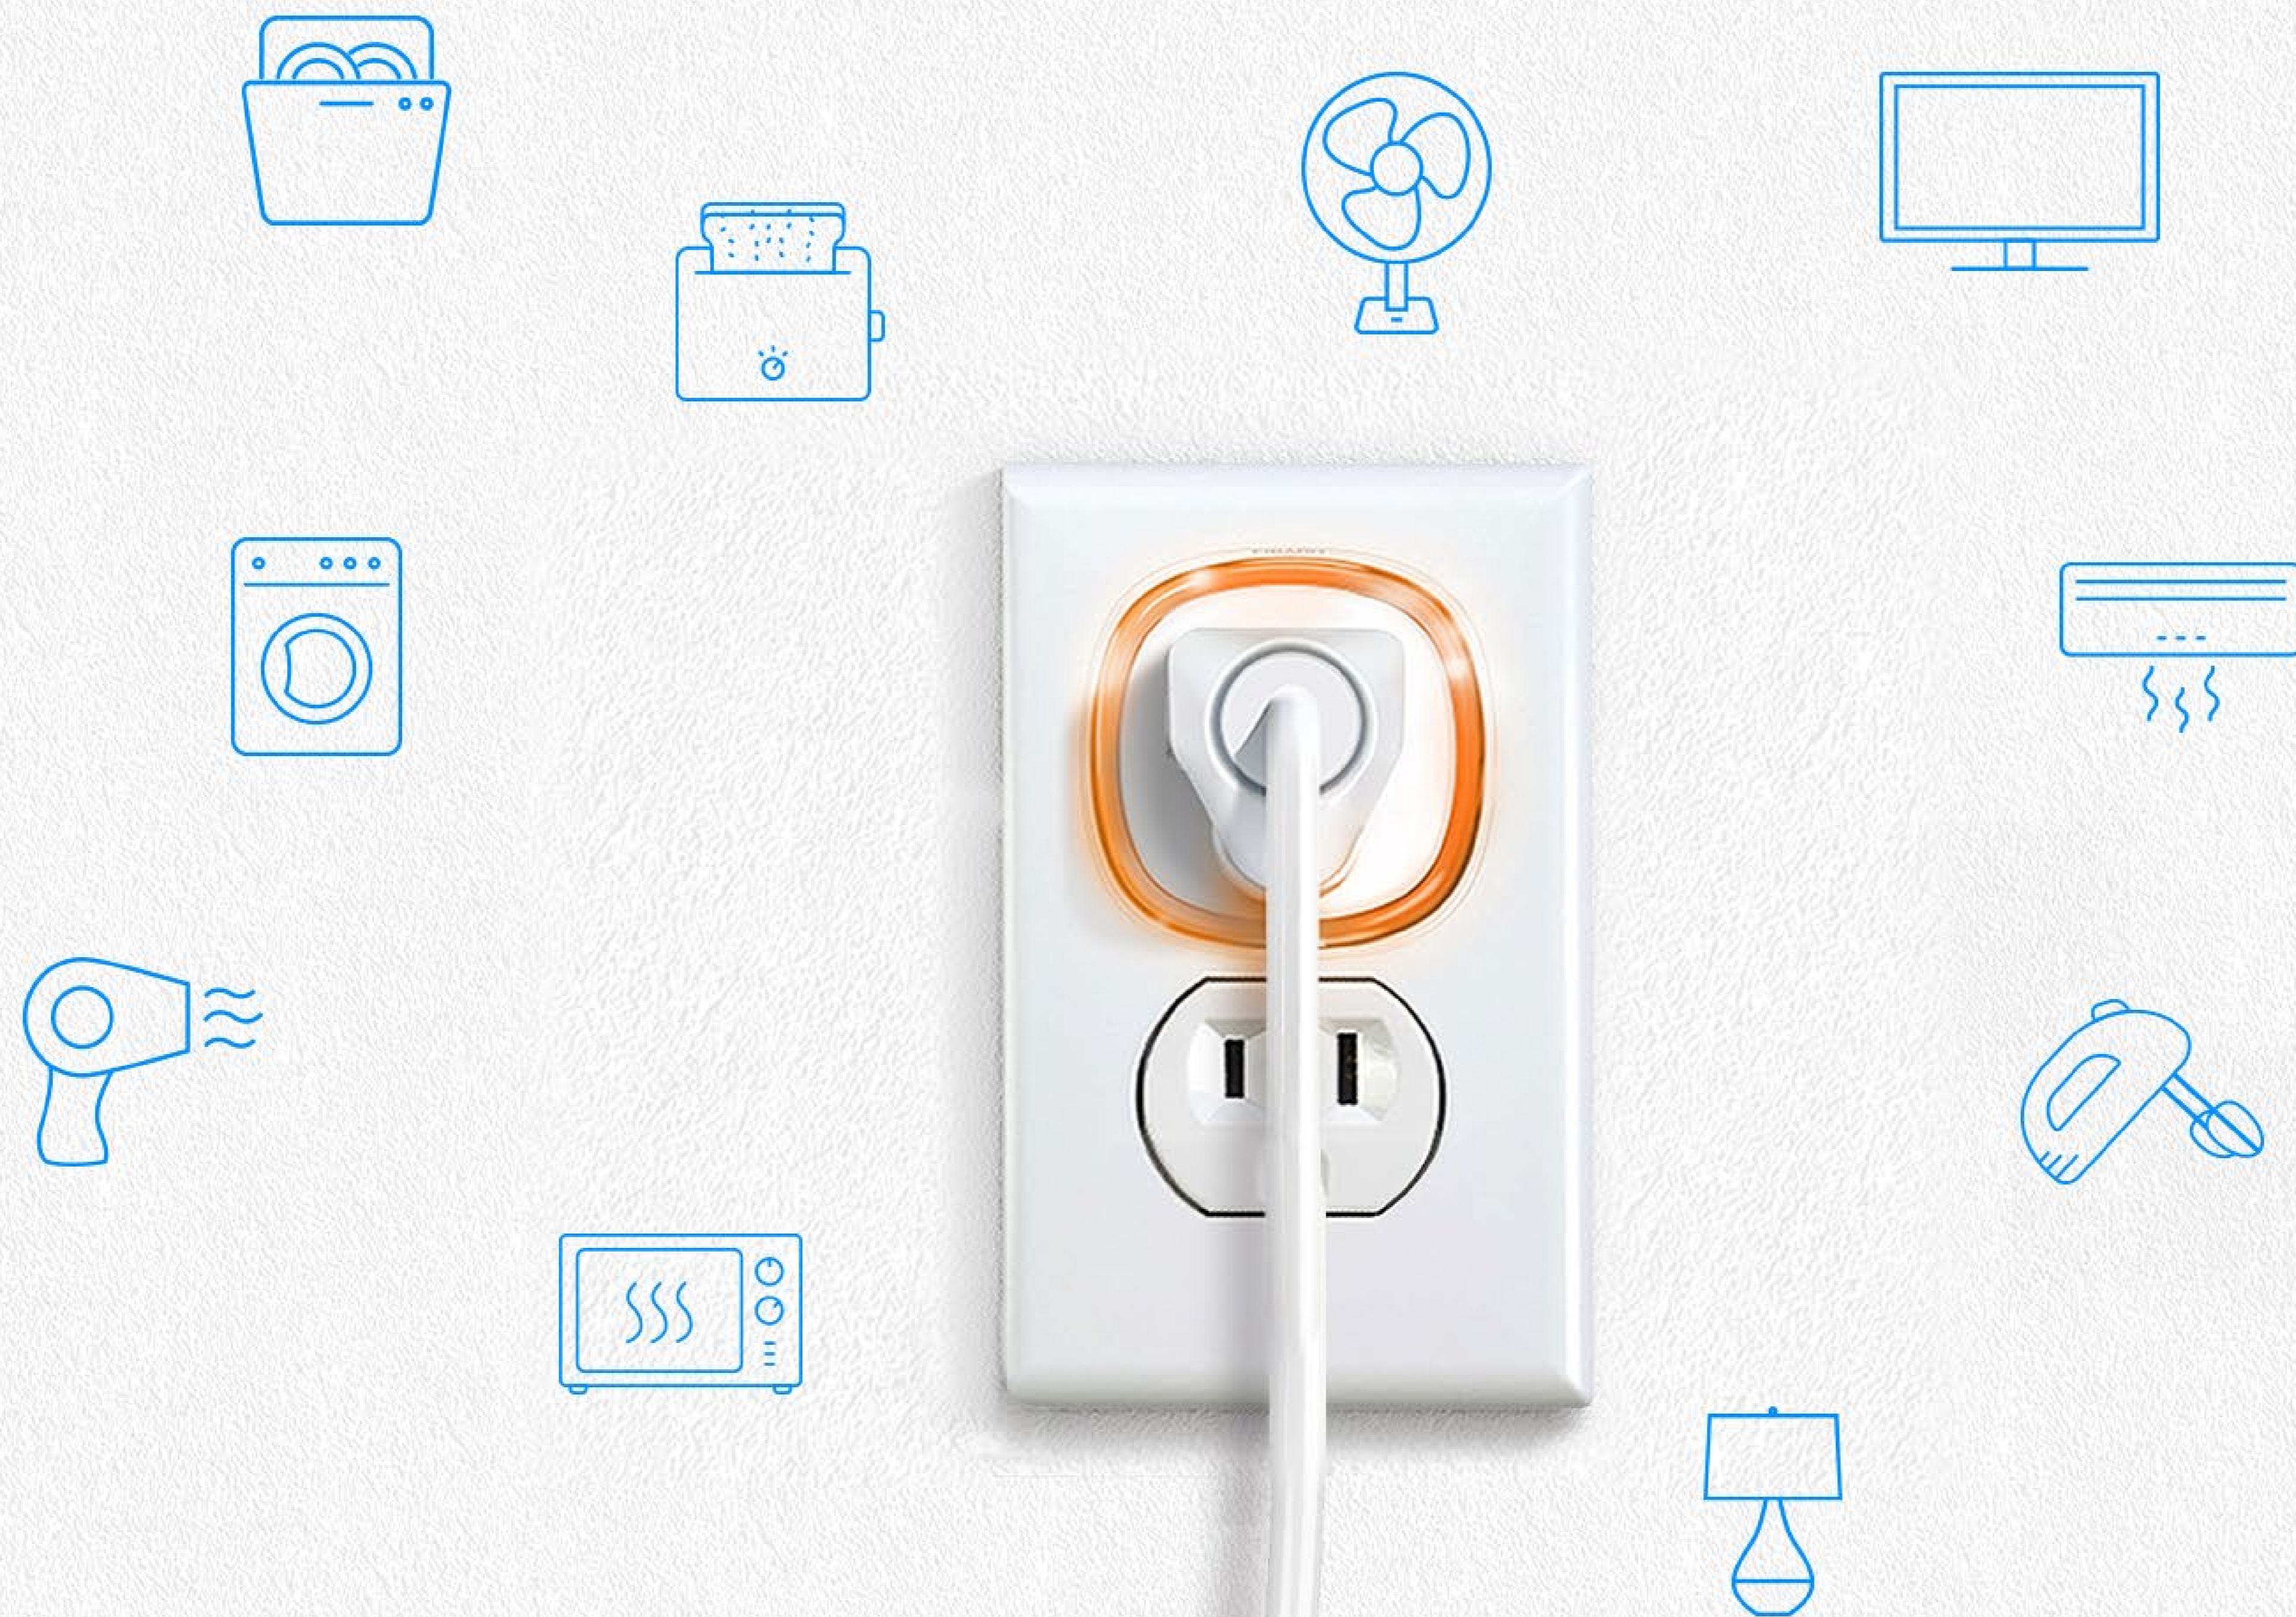

WALL PLUG

PLUG-IN SWITCH & POWER METERING

 **FIBARO**[®]
HOME INTELLIGENCE

MANY FEATURES IN A SINGLE DEVICE

The FIBARO Wall Plug is a remotely controlled plug-in switch with a built-in feature to measure power and energy consumption. FIBARO smart plug makes it possible to control electrical devices in a convenient worry-free and maintenance-free way.

TRULY PLUG & PLAY

The FIBARO Wall Plug doesn't require any installation tools or electrician. Just take it out of the box, put it into an outlet, and plug in any electrical device you want controlled.

REMOTE ACCESS

The FIBARO Wall Plug is one of the most universal smart home devices that converts almost any type of household appliance plugged into it to a smart device. Using the mobile application, you can get the status of the connected device, see how much energy the connected device is using, and switch the devices on or off. This control is at your fingertips from anywhere around the world.

POWER MEASUREMENT

The FIBARO Wall Plug is a one of a kind miniature device that allows you to control how much power it uses. Changes in color of the seamless crystal LED ring, informs you of the current load of the connected appliance with just a glance. A practical feature in a pretty package.