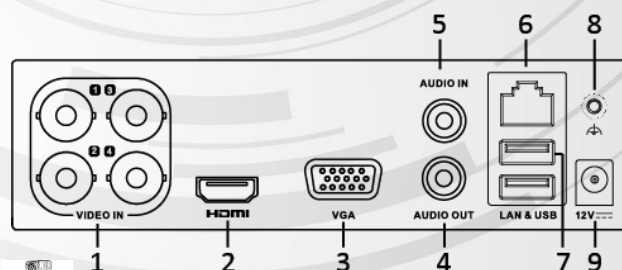

### Key Features

- Connectable to HD-TVI, AHD and analog cameras;
- Connectable to the Coaxitron camera/dome with long transmission distance.
- Simultaneous HDMI and VGA outputs at up to 1080p resolution.
- New GUI and support starting record with one key;
- Instant playback for assigned camera during multi-channel live view mode;
- 4/8/16-ch synchronous playback at 720p resolution; and reverse playback for multi-camera;
- Smart playback to go through less effective information;
- Manual video quality diagnostics;
- Customization of tags, searching and playing back by tags;
- Locking and unlocking record files;
- Support HDD quota management; different capacity can be assigned to different cameras under quota mode;
- Provide 1 SATA interface for HDD with up to 6TB capacity;
- Up to 1 self-adaptive 10M/100M network interface.
- Support Hikvision DDNS (Dynamic Domain Name System);
- Network detection function.

### Physical Interfaces

The rear panel of DS-7108HGHI-F1/DS-7116HGHI-F1 provides 8/16 video input interfaces.

Index	Name
1	VIDEO IN
2	HDMI Interface
3	VGA Interface
4	AUDIO OUT, RCA Connector
5	AUDIO IN, RCA Connector
6	LAN Network Interface
7	USB Ports
8	GND
9	12VDC Power Input