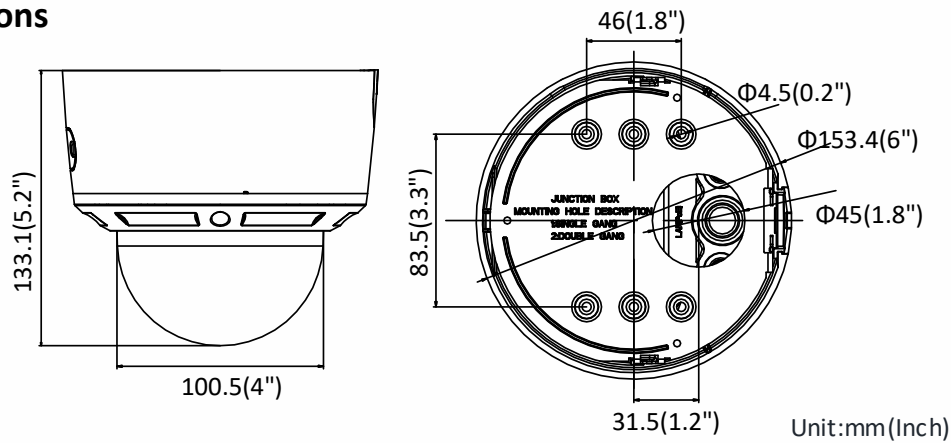

Dimensions

Accessories

Distributed by

DS-1227ZJ-DM37
In-ceiling Mount

DS-1473ZJ-155(Black)
Wall Mount

DS-1475ZJ-SUS(Black)
Vertical pole mount

HIKVISION

Headquarters

No.555 Qianmo Road, Binjiang District,
Hangzhou 310051, China
T +86-571-8807-5998
overseasbusiness@hikvision.com

Hikvision USA
T +1-909-895-0400
sales.usa@hikvision.com

Hikvision Italy
T +39-0438-6902
info.it@hikvision.com

Hikvision Singapore
T +65-6684-4718
sg@hikvision.com

Hikvision Africa
T +27 (10) 0351172
sale.africa@hikvision.com

Hikvision Europe
T +31-23-55-42-770
info.eu@hikvision.com

Hikvision France
T +33(0)1-85-330-450
info.fr@hikvision.com

Hikvision Oceania
T +61-2-8599-4233
salesau@hikvision.com

Hikvision Hong Kong
T +852-2151-1761

Hikvision Middle East
T +971-4-8816086
salesme@hikvision.com

Hikvision Spain
T +34-91-737-16-55
info.es@hikvision.com

Hikvision Canada
T +1-909-895-0400
sales.usa@hikvision.com

Hikvision Russia
T +7-495-669-67-99
saleru@hikvision.com

Hikvision Poland
T +48-22-460-01-50
poland@hikvision.com

Hikvision Korea
T +82-31-731-8841
sales.korea@hikvision.com

Hikvision India
T +91-22-28469900
sales@pramahikvision.com

Hikvision UK
T +01628-902140
support.uk@hikvision.com

Hikvision Brazil
T +55 11 3318-0050
Latam.support@hikvision.com