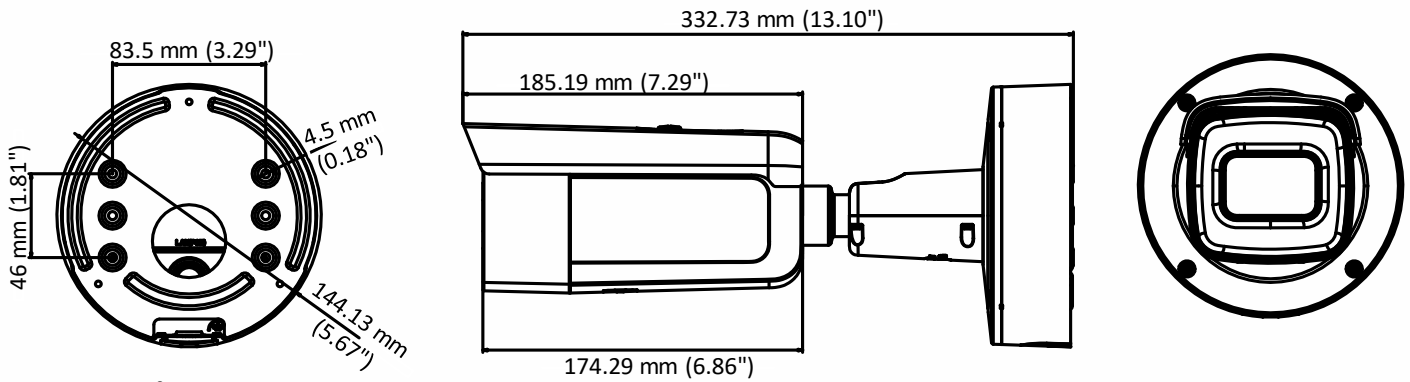

Available Model:

DS-2CD2625FWD-IZS

Dimensions

Accessories

DS-1275ZJ-S-SUS
Vertical Pole Mount

Distributed by