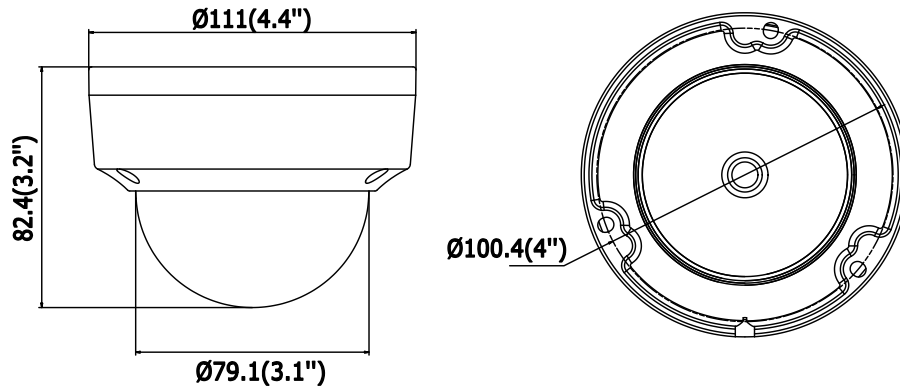

Available Model

DS-2CD2185FWD-I (2.8/4/6/8/12 mm), DS-2CD2185FWD-IS (2.8/4/6/8/12 mm)

Dimension

Unit: mm

Accessory

Distributed by

**HIKVISION®****Headquarters**

No.555 Qianmo Road, Binjiang District,
Hangzhou 310051, China
T +86-571-8807-5998
overseasbusiness@hikvision.com