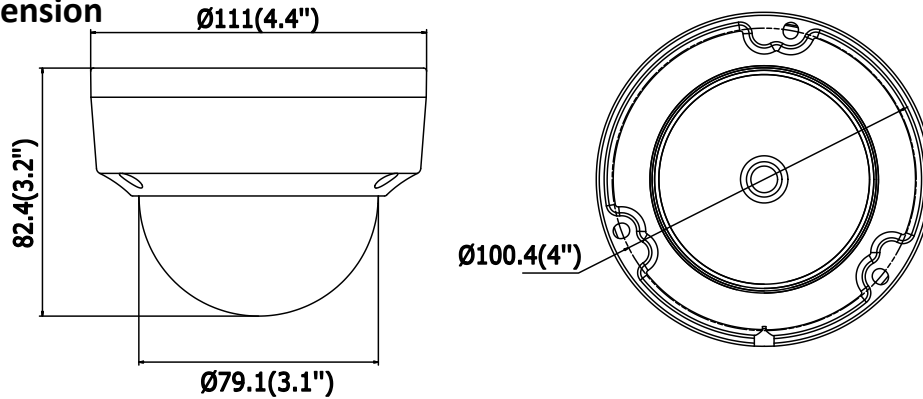

Environment Noise Filtering	Yes
Audio I/O	Yes, mono soundtrack
Sampling Rate	8kHz/16kHz/32kHz/44.1kHz/48kHz
<b>Network</b>	
Network Storage	Support microSD/SDHC/SDXC card (128G) local storage, NAS (NFS,SMB/CIFS), ANR
Alarm Trigger	Motion Detection, Tampering Alarm, Network Disconnected, IP Address Conflict, Illegal Login, HDD full, HDD error
Protocols	TCP/IP, UDP, ICMP, HTTP, HTTPS, FTP, DHCP, DNS, DDNS, RTP, RTSP, RTCP, PPPoE, NTP, UPnP, SMTP, SNMP, IGMP, 802.1X, QoS, IPv6
Standard	ONVIF (PROFILE S, PROFILE G), ISAPI
General Function	One-key Reset, Anti-Flicker, Heartbeat, Mirror, Password Protection, Privacy Mask, Watermark, IP Address Filter
Firmware Version	V5.5.80
API	ONVIF (PROFILE S, PROFILE G), ISAPI
Simultaneous Live View	Up to 6 channels
User/Host	Up to 32 users 3 levels: Administrator, Operator and User
Client	iVMS-4200, Hik-Connect, iVMS-5200, iVMS-4500
Web Browser	Plug-in required live view: IE8+, Chrome 41.0-44, Firefox 30.0-51, Safari 8.0-11 Plug-in free live view: Chrome 45.0+, Firefox 52.0+
<b>Interface</b>	
Communication Interface	1 RJ45 10M/100M self-adaptive Ethernet port
Audio (-S)	1 audio input (line in), 1 audio output interface, terminal block
Alarm (-S)	1 alarm input, 1 alarm output (max. 12 VDC, 30 mA), terminal block
On-board Storage	Built-in microSD/SDHC/SDXC slot, up to 128 GB
Reset Button	Yes
<b>Smart Feature-set</b>	
Behavior Analysis	Line crossing detection, intrusion detection, unattended baggage detection, object removal detection
Exception Detection	Scene change detection
Face Detection	Yes
<b>General</b>	
Operating Conditions	-30 °C to +60 °C (-22 °F to +140 °F), Humidity 95% or less (non-condensing)
Power Supply	12 VDC ± 25%, 6.2 W PoE (802.3af, 36 V to 57 V, class 3), 9 W
IR Range	Up to 30 m
Protection Level	IP67, IK10
Material	Camera body: metal, bubble: plastic
Dimensions	Camera: Φ 111 × 82.4 mm (Φ 4.4" × 3.2") Package: 134 × 134 × 108 mm (5.27" × 5.27" × 4.25")
Weight	Camera: 500 g (1.1 lb.)

## Dimension

Unit: mm