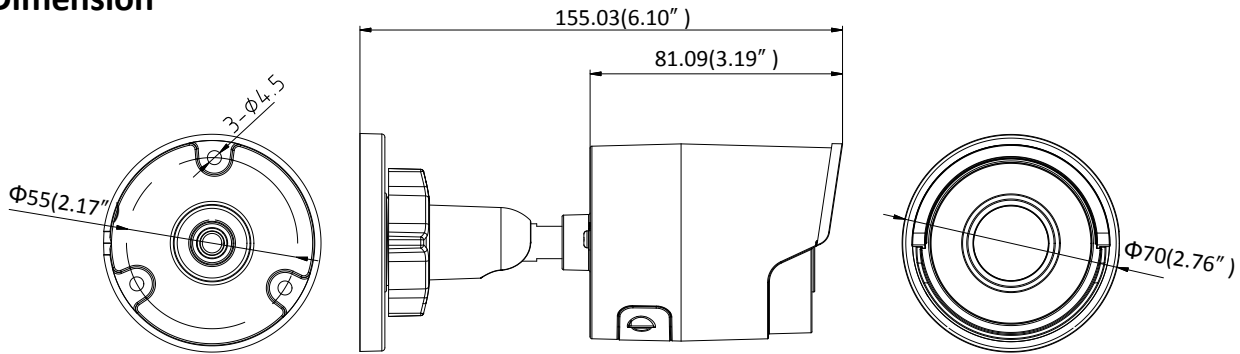

Dimension

Unit: mm

Accessory

Distributed by