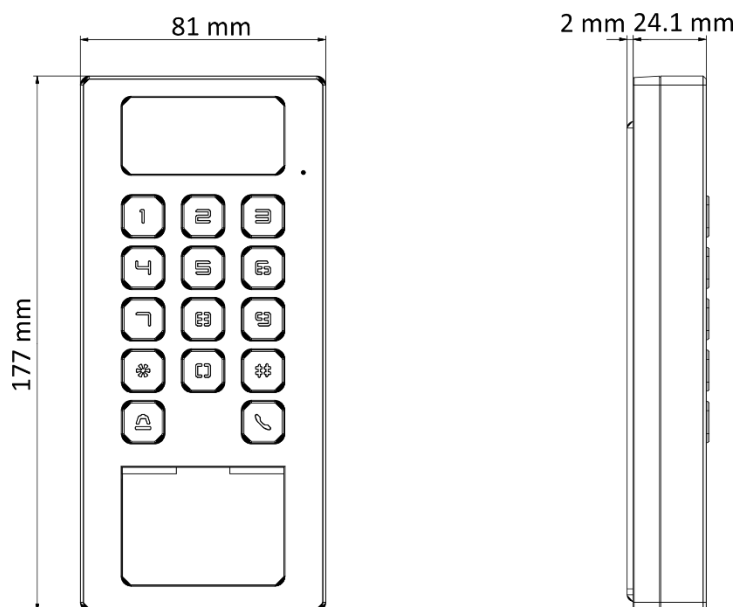

▪ **Available Model**

DS-K1T502DBWX-C

▪ **Dimension**