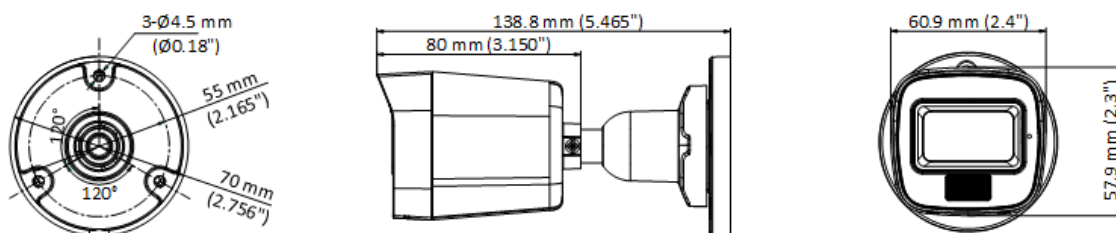

▪ **Available Model**

- DS-2CE16K0T-LPFS(2.8mm)
- DS-2CE16K0T-LPFS(3.6mm)
- DS-2CE16K0T-LPFS(3.6mm)/SKD

▪ **Dimension**