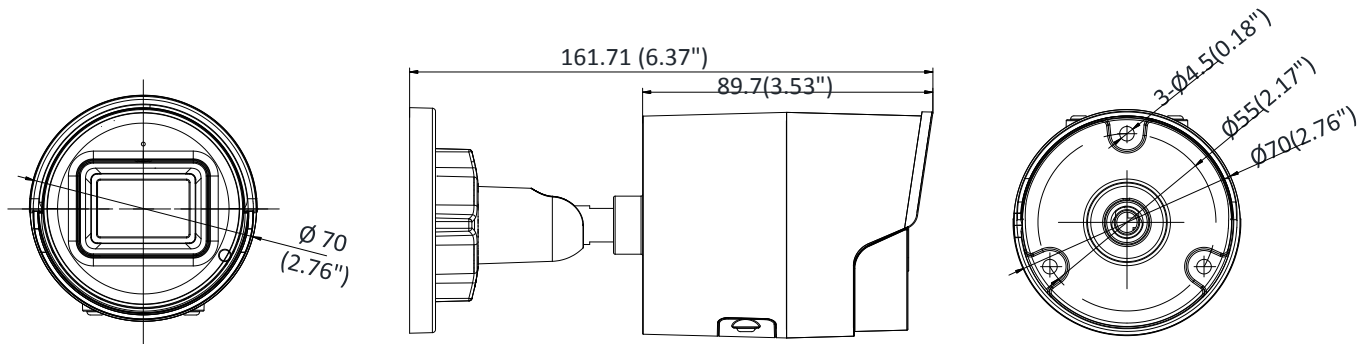

Dimension

Unit: mm(Inch)

Accessory

Distributed by