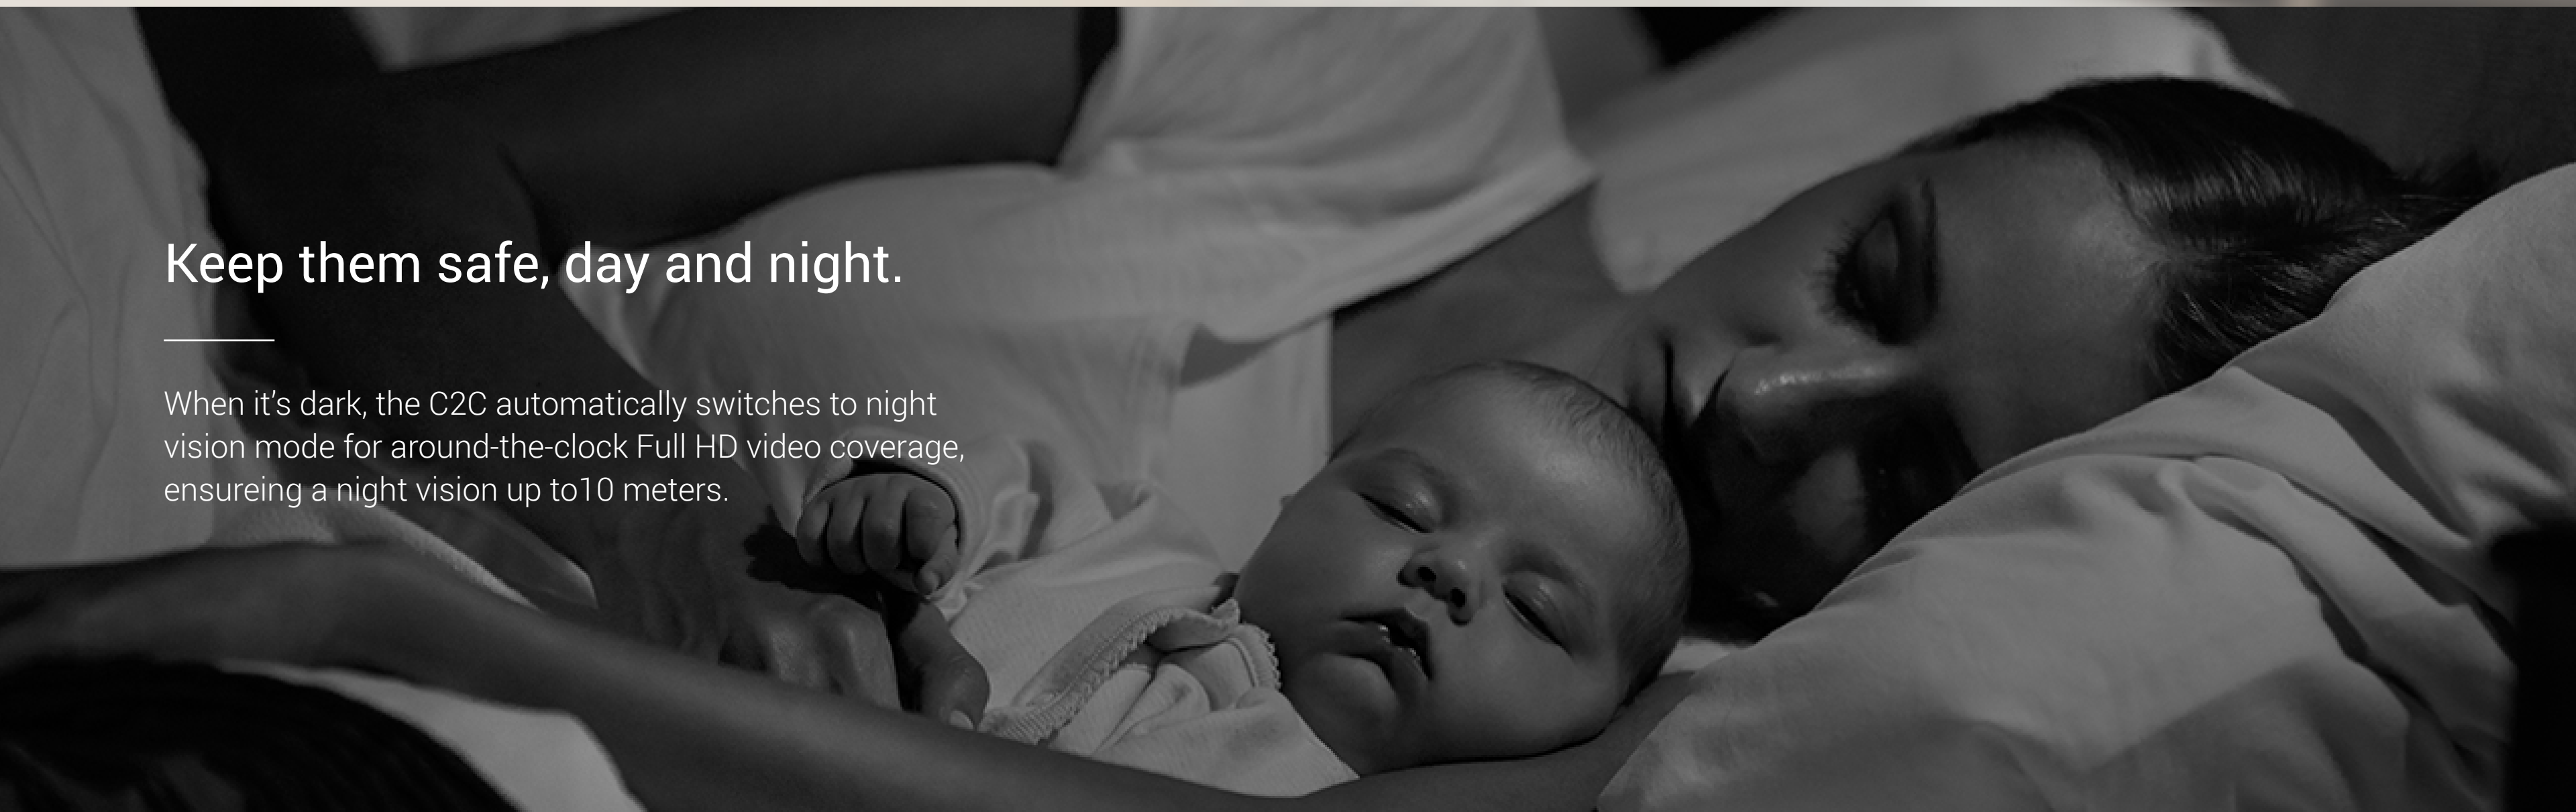

C2C

1080p
H.265

Smart Home Camera

Simple yet Extremely Powerful.

A Full HD 1080p Wi-Fi camera with a magnetic base, designed for simple and quick installation.

FHD 1080p

Night Vision
up to 10 m (33 ft.)

Supports
2.4 GHz WiFi

Three Sound-Alert
modes

Sleep Mode

Two-Way Talk

H.265 H.265 Video
Compression

Supports MicroSD Card
Storage (up to 256 GB)

EZVIZ CloudPlay
Storage

Full HD 1080p video with a wide-angle lens.

The C2C delivers Full HD 1080p video, and with a 108° ultra-wide-angle lens, it covers a wider range of space, so you can keep an eye on what's valuable to you.

Keep them safe, day and night.

When it's dark, the C2C automatically switches to night vision mode for around-the-clock Full HD video coverage, ensuring a night vision up to 10 meters.

Instant alerts.

The C2C watches for movement. It will send instant notifications to your smartphone when it detects motions.

Records only when you need it.

With one tap of the EZVIZ App on your mobile device, you can enable the sleep mode. Pause real-time viewing and recording whenever you need the privacy.

Sleep Mode

ON

Two-way audio.