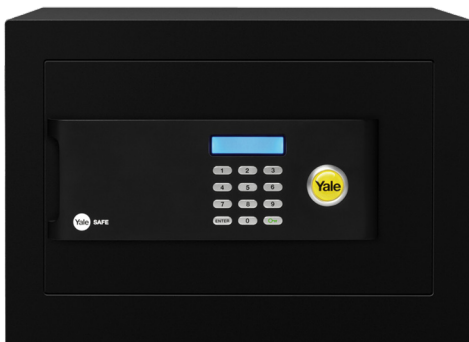

YSB/250/EB1

Security Safe Home

- **Exterior dimensions** | 250 (H) x 350 (W) x 300 (D) mm
- **Interior dimensions** | 242 (H) x 345 (W) x 245 (D) mm
- **Net weight** | 13kg
- **Quantity / Ctn** | 1