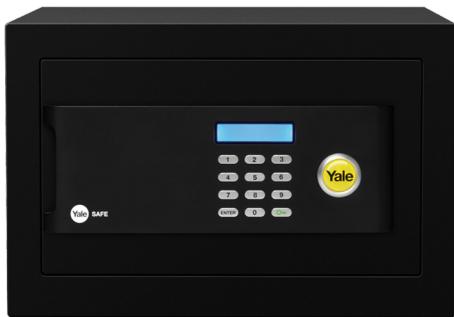

Security Safe Home Safe Box

Security Safe

Economic option of security digital safes for good burglary protection.

- Locking System** | 6 Lever Double - Bitted
override locking system
- Battery** | 4 x AA Size (1.5V x 4)
- Finishes** | Matt black faceplate
Powder coated interior
- Mounting** | Wall Mount
- Key System** | Key Override Function
- No of Key** | 2

YLB/200/EB1

Security Safe Laptop

- Exterior Dimensions** | 200 (H) x 480 (W) x 350 (D) mm
- Interior Dimensions** | 192 (H) x 475 (W) x 295 (D) mm
- Net Weight** | 14kg
- Quantity / Ctn** | 1

Security Safe Home Safe Box

Security Safe

Economic option of security digital safes for good burglary protection.

- Locking System** | 6 lever double - bitted override locking system
- Battery** | 4 x AA Size (1.5V x 4)
- Finishes** | Matt black faceplate
Powder coated interior
- Mounting** | Wall Mount
- Key System** | Key Override Function
- No of Key** | 2