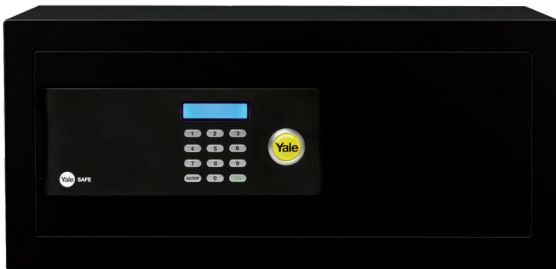

Security Safe Home Safe Box

Security Safe

Economic option of security digital safes for good burglary protection.

- Locking System** | 6 Lever Double - Bitted
override locking system
- Battery** | 4 x AA Size (1.5V x 4)
- Finishes** | Matt black faceplate
Powder coated interior
- Mounting** | Wall Mount
- Key System** | Key Override Function
- No of Key** | 2

YLB/200/EB1

Security Safe Laptop

- Exterior Dimensions** | 200 (H) x 480 (W) x 350 (D) mm
- Interior Dimensions** | 192 (H) x 475 (W) x 295 (D) mm
- Net Weight** | 14kg
- Quantity / Ctn** | 1

Security Safe Home Safe Box