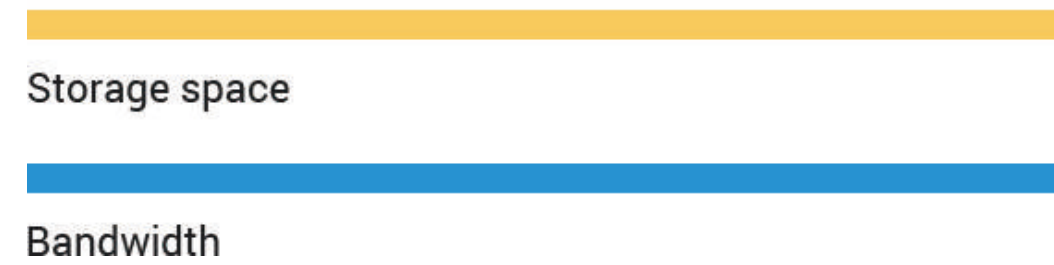

Save money on bandwidth and storage.

Using the latest H.265 video compression technology, the C4W renders clearer and smoother video while reducing both the need for bandwidth and data storage space such as microSD cards and the cloud.

H.265

Dual antennas for enhanced connection.

Boasting wall-penetration and anti-interference capabilities, the C4W stays on-line better. It has two built-in antennas to ensure a robust and reliable Wi-Fi connection.