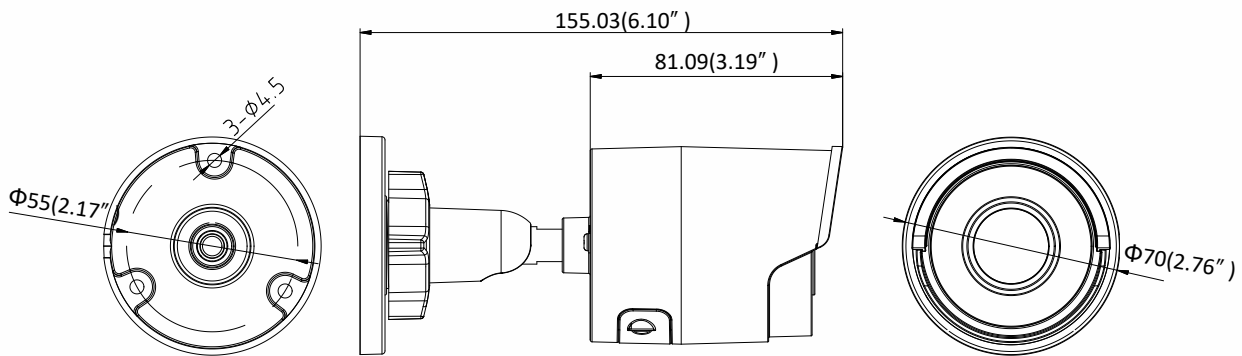

Dimension

Accessory

Distributed by

HIKVISION®

Headquarters

No.555 Qianmo Road, Binjiang District,
Hangzhou 310051, China
T +86-571-8807-5998
overseasbusiness@hikvision.com

Hikvision USA
T +1-909-895-0400
sales.usa@hikvision.com

Hikvision Italy
T +39-0438-6902
info.it@hikvision.com

Hikvision Singapore
T +65-6684-4718
sg@hikvision.com

Hikvision Africa
T +27 (10) 0351172
sale.africa@hikvision.com

Hikvision Europe
T +31-23-55-42-770
info.eu@hikvision.com

Hikvision France
T +33(0)1-85-330-450
info.fr@hikvision.com

Hikvision Oceania
T +61-2-8599-4233
salesau@hikvision.com

Hikvision Hong Kong
T +852-2151-1761

Hikvision Middle East
T +971-4-8816086
salesme@hikvision.com

Hikvision Spain
T +34-91-737-16-55
info.es@hikvision.com

Hikvision Canada
T +1-909-895-0400
sales.usa@hikvision.com

Hikvision Russia
T +7-495-669-67-99
saleru@hikvision.com

Hikvision Poland
T +48-22-460-01-50
poland@hikvision.com

Hikvision Korea
T +82-31-731-8841
sales.korea@hikvision.com

Hikvision India
T +91-22-28469900
sales@pramahikvision.com

Hikvision UK
T +01628-902140
support.uk@hikvision.com

Hikvision Brazil
T +55 11 3318-0050
Latam.support@hikvision.com