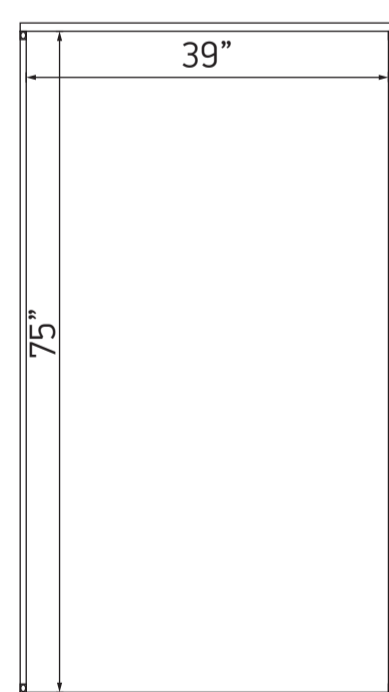

Interior Dimensions.

Exterior Dimensions.

Slat Support Dimensions.

King Size Platform Bed Specifications

2 R/L Panels	L80" x H14" x D1"
2 F/B Panels	L78" x H14" x D1"
2 Support Beams	L80" x H13" x D1"
12 Wooden Slats	L75.8" x W2.5 x H.75"
Outside Dimensions	W78" x L82" x H14"
Inside Dimensions	W76" x L80" x H14"
Construction	Plywood, High Density Foam, Cover Material
Weight Capacity	1200 LB

Interior Dimensions.

Exterior Dimensions.

Slat Support Dimensions.

Queen Size Platform Bed Specifications

2 R/L Panels	L80" x H14" x D1"
2 F/B Panels	L62" x H14" x D1"
1 Support Beam	L80" x H13" x D1"
12 Wooden Slats	L59.8" x W2.5 x H.75"
Outside Dimensions	W62" x L82" x H14"
Inside Dimensions	W60" x L80" x H14"
Construction	Plywood, High Density Foam, Cover Material
Weight Capacity	1000 LB

Interior Dimensions.

Exterior Dimensions.

Slat Support Dimensions.

Full Size Platform Bed Specifications

2 R/L Panels	L75" x H14" x D1"
2 F/B Panels	L56" x H14" x D1"
1 Support Beam	L75" x H13" x D1"
12 Wooden Slats	L53.8" x W2.5 x H.75"
Outside Dimensions	W56" x L77" x H14"
Inside Dimensions	W54" x L75" x H14"
Construction	Plywood, High Density Foam, Cover Material
Weight Capacity	1000 LB

Interior Dimensions.

Exterior Dimensions.

Slat Support Dimensions.

Twin Size Platform Bed Specifications

2 R/L Panels	L75" x H14" x D1"
2 F/B Panels	L41" x H14" x D1"
12 Wooden Slats	L38.8" x W2.5 x H.75"
Outside Dimensions	W41" x L77" x H14"
Inside Dimensions	W39" x L75" x H14"
Construction	Plywood, High Density Foam, Cover Material
Weight Capacity	600 LB