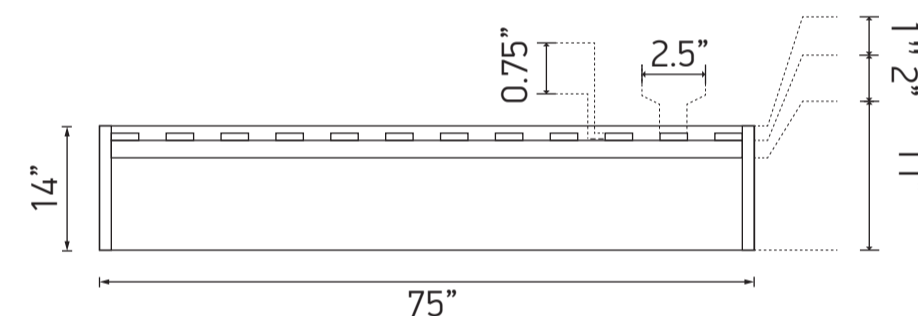

Interior Dimensions.

Exterior Dimensions.

Slat Support Dimensions.

King Size Platform Bed Specifications

2 R/L Panels	L80" x H14" x D1"
2 F/B Panels	L78" x H14" x D1"
2 Support Beams	L80" x H13" x D1"
12 Wooden Slats	L75.8" x W2.5 x H.75"
Outside Dimensions	W78" x L82" x H14"
Inside Dimensions	W76" x L80" x H14"
Construction	Plywood, High Density Foam, Cover Material
Weight Capacity	1200 LB

Interior Dimensions.

Exterior Dimensions.

Slat Support Dimensions.

Queen Size Platform Bed Specifications

2 R/L Panels	L80" x H14" x D1"
2 F/B Panels	L62" x H14" x D1"
1 Support Beam	L80" x H13" x D1"
12 Wooden Slats	L59.8" x W2.5 x H.75"
Outside Dimensions	W62" x L82" x H14"
Inside Dimensions	W60" x L80" x H14"
Construction	Plywood, High Density Foam, Cover Material
Weight Capacity	1000 LB

Interior Dimensions.

Exterior Dimensions.

Slat Support Dimensions.

Full Size Platform Bed Specifications

2 R/L Panels	L75" x H14" x D1"
2 F/B Panels	L56" x H14" x D1"
1 Support Beam	L75" x H13" x D1"
12 Wooden Slats	L53.8" x W2.5 x H.75"
Outside Dimensions	W56" x L77" x H14"
Inside Dimensions	W54" x L75" x H14"
Construction	Plywood, High Density Foam, Cover Material
Weight Capacity	1000 LB

Interior Dimensions.

Exterior Dimensions.

Slat Support Dimensions.

Twin Size Platform Bed Specifications

2 R/L Panels	L75" x H14" x D1"
2 F/B Panels	L41" x H14" x D1"
12 Wooden Slats	L38.8" x W2.5 x H.75"
Outside Dimensions	W41" x L77" x H14"
Inside Dimensions	W39" x L75" x H14"
Construction	Plywood, High Density Foam, Cover Material
Weight Capacity	600 LB