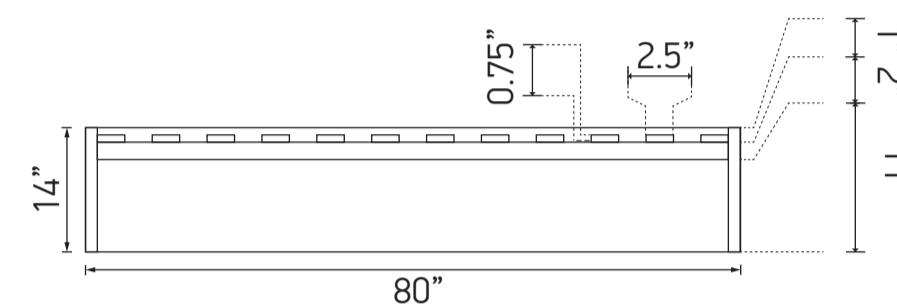

Interior Dimensions.

Exterior Dimensions.

Slat Support Dimensions.

King Size Platform Bed Specifications

2 R/L Panels	L80" x H14" x D1"
2 F/B Panels	L78" x H14" x D1"
2 Support Beams	L80" x H13" x D1"
12 Wooden Slats	L75.8" x W2.5 x H.75"
Outside Dimensions	W78" x L82" x H14"
Inside Dimensions	W76" x L80" x H14"
Construction	Plywood, High Density Foam, Cover Material
Weight Capacity	1200 LB

Interior Dimensions.

Exterior Dimensions.

Slat Support Dimensions.

Queen Size Platform Bed Specifications

2 R/L Panels	L80" x H14" x D1"
2 F/B Panels	L62" x H14" x D1"
1 Support Beam	L80" x H13" x D1"
12 Wooden Slats	L59.8" x W2.5 x H.75"
Outside Dimensions	W62" x L82" x H14"
Inside Dimensions	W60" x L80" x H14"
Construction	Plywood, High Density Foam, Cover Material
Weight Capacity	1000 LB

Interior Dimensions.

Exterior Dimensions.

Slat Support Dimensions.

Full Size Platform Bed Specifications

2 R/L Panels	L75" x H14" x D1"
2 F/B Panels	L56" x H14" x D1"
1 Support Beam	L75" x H13" x D1"
12 Wooden Slats	L53.8" x W2.5 x H.75"
Outside Dimensions	W56" x L77" x H14"
Inside Dimensions	W54" x L75" x H14"
Construction	Plywood, High Density Foam, Cover Material
Weight Capacity	1000 LB

Interior Dimensions.

Exterior Dimensions.

Slat Support Dimensions.

Twin Size Platform Bed Specifications

2 R/L Panels	L75" x H14" x D1"
2 F/B Panels	L41" x H14" x D1"
12 Wooden Slats	L38.8" x W2.5 x H.75"
Outside Dimensions	W41" x L77" x H14"
Inside Dimensions	W39" x L75" x H14"
Construction	Plywood, High Density Foam, Cover Material
Weight Capacity	600 LB