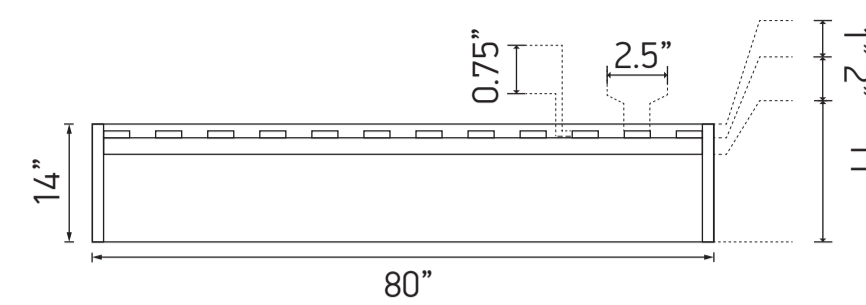

Interior Dimensions.

Exterior Dimensions.

Slat Support Dimensions.

King Size Platform Bed Specifications

2 R/L Panels	L80" x H14" x D1"
2 F/B Panels	L78" x H14" x D1"
2 Support Beams	L80" x H13" x D1"
12 Wooden Slats	L75.8" x W2.5 x H.75"
Outside Dimensions	W78" x L82" x H14"
Inside Dimensions	W76" x L80" x H14"
Construction	Plywood, High Density Foam, Cover Material
Weight Capacity	1200 LB

Interior Dimensions.

Exterior Dimensions.

Slat Support Dimensions.

Queen Size Platform Bed Specifications

2 R/L Panels	L80" x H14" x D1"
2 F/B Panels	L62" x H14" x D1"
1 Support Beam	L80" x H13" x D1"
12 Wooden Slats	L59.8" x W2.5 x H.75"
Outside Dimensions	W62" x L82" x H14"
Inside Dimensions	W60" x L80" x H14"
Construction	Plywood, High Density Foam, Cover Material
Weight Capacity	1000 LB

Interior Dimensions.

Exterior Dimensions.

Slat Support Dimensions.

Full Size Platform Bed Specifications

2 R/L Panels	L75" x H14" x D1"
2 F/B Panels	L56" x H14" x D1"
1 Support Beam	L75" x H13" x D1"
12 Wooden Slats	L53.8" x W2.5 x H.75"
Outside Dimensions	W56" x L77" x H14"
Inside Dimensions	W54" x L75" x H14"
Construction	Plywood, High Density Foam, Cover Material
Weight Capacity	1000 LB

Interior Dimensions.

Exterior Dimensions.

Slat Support Dimensions.

Twin Size Platform Bed Specifications

2 R/L Panels	L75" x H14" x D1"
2 F/B Panels	L41" x H14" x D1"
12 Wooden Slats	L38.8" x W2.5 x H.75"
Outside Dimensions	W41" x L77" x H14"
Inside Dimensions	W39" x L75" x H14"
Construction	Plywood, High Density Foam, Cover Material
Weight Capacity	600 LB