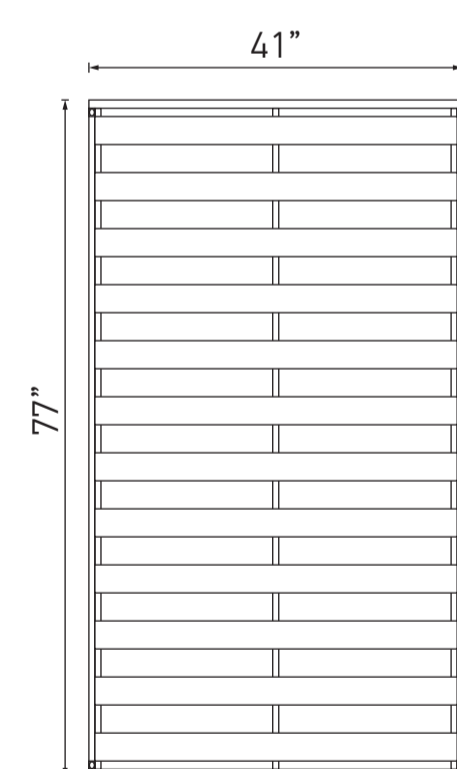

Interior Dimensions.

Exterior Dimensions.

Slat Support Dimensions.

King Size Platform Bed Specifications

2 R/L Panels	L80" x H14" x D1"
2 F/B Panels	L78" x H14" x D1"
2 Support Beams	L80" x H13" x D1"
12 Wooden Slats	L75.8" x W2.5 x H.75"
Outside Dimensions	W78" x L82" x H14"
Inside Dimensions	W76" x L80" x H14"
Construction	Plywood, High Density Foam, Cover Material
Weight Capacity	1200 LB

Interior Dimensions.

Exterior Dimensions.

Slat Support Dimensions.

Queen Size Platform Bed Specifications

2 R/L Panels	L80" x H14" x D1"
2 F/B Panels	L62" x H14" x D1"
1 Support Beam	L80" x H13" x D1"
12 Wooden Slats	L59.8" x W2.5 x H.75"
Outside Dimensions	W62" x L82" x H14"
Inside Dimensions	W60" x L80" x H14"
Construction	Plywood, High Density Foam, Cover Material
Weight Capacity	1000 LB

Interior Dimensions.

Exterior Dimensions.

Slat Support Dimensions.

Full Size Platform Bed Specifications

2 R/L Panels	L75" x H14" x D1"
2 F/B Panels	L56" x H14" x D1"
1 Support Beam	L75" x H13" x D1"
12 Wooden Slats	L53.8" x W2.5 x H.75"
Outside Dimensions	W56" x L77" x H14"
Inside Dimensions	W54" x L75" x H14"
Construction	Plywood, High Density Foam, Cover Material
Weight Capacity	1000 LB

Interior Dimensions.

Exterior Dimensions.

Slat Support Dimensions.

Twin Size Platform Bed Specifications

2 R/L Panels	L75" x H14" x D1"
2 F/B Panels	L41" x H14" x D1"
12 Wooden Slats	L38.8" x W2.5 x H.75"
Outside Dimensions	W41" x L77" x H14"
Inside Dimensions	W39" x L75" x H14"
Construction	Plywood, High Density Foam, Cover Material
Weight Capacity	600 LB