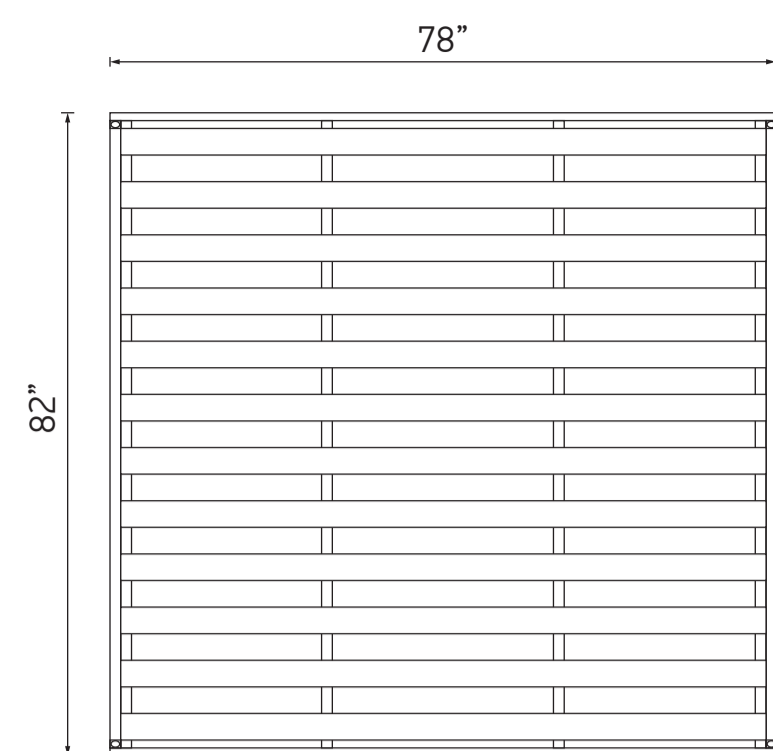

Interior Dimensions.

Exterior Dimensions.

Slat Support Dimensions.

King Size Platform Bed Specifications

2 R/L Panels	L80" x H14" x D1"
2 F/B Panels	L78" x H14" x D1"
2 Support Beams	L80" x H13" x D1"
12 Wooden Slats	L75.8" x W2.5 x H.75"
Outside Dimensions	W78" x L82" x H14"
Inside Dimensions	W76" x L80" x H14"
Construction	Plywood, High Density Foam, Cover Material
Weight Capacity	1200 LB

Interior Dimensions.

Exterior Dimensions.

Slat Support Dimensions.

Queen Size Platform Bed Specifications

2 R/L Panels	L80" x H14" x D1"
2 F/B Panels	L62" x H14" x D1"
1 Support Beam	L80" x H13" x D1"
12 Wooden Slats	L59.8" x W2.5 x H.75"
Outside Dimensions	W62" x L82" x H14"
Inside Dimensions	W60" x L80" x H14"
Construction	Plywood, High Density Foam, Cover Material
Weight Capacity	1000 LB

Interior Dimensions.

Exterior Dimensions.

Slat Support Dimensions.

Full Size Platform Bed Specifications

2 R/L Panels	L75" x H14" x D1"
2 F/B Panels	L56" x H14" x D1"
1 Support Beam	L75" x H13" x D1"
12 Wooden Slats	L53.8" x W2.5 x H.75"
Outside Dimensions	W56" x L77" x H14"
Inside Dimensions	W54" x L75" x H14"
Construction	Plywood, High Density Foam, Cover Material
Weight Capacity	1000 LB

Interior Dimensions.

Exterior Dimensions.

Slat Support Dimensions.

Twin Size Platform Bed Specifications

2 R/L Panels	L75" x H14" x D1"
2 F/B Panels	L41" x H14" x D1"
12 Wooden Slats	L38.8" x W2.5 x H.75"
Outside Dimensions	W41" x L77" x H14"
Inside Dimensions	W39" x L75" x H14"
Construction	Plywood, High Density Foam, Cover Material
Weight Capacity	600 LB