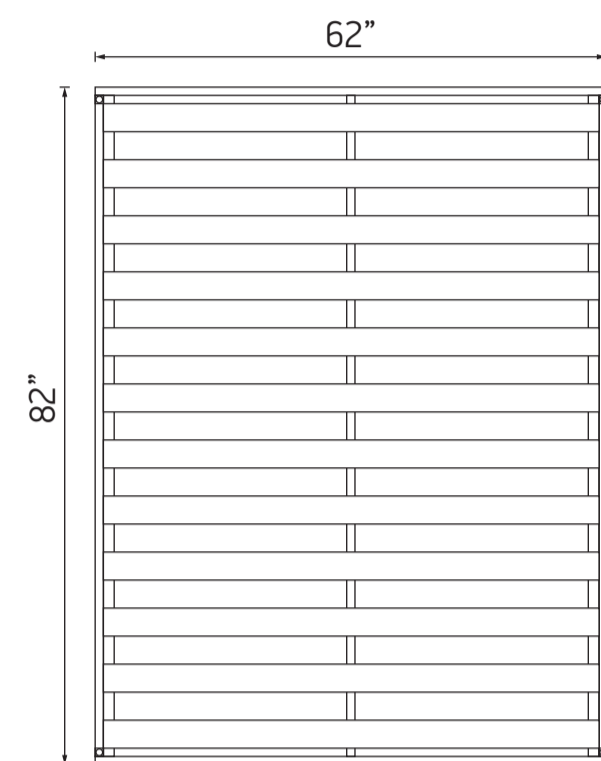

Interior Dimensions.

Exterior Dimensions.

Slat Support Dimensions.

King Size Platform Bed Specifications

2 R/L Panels	L80" x H14" x D1"
2 F/B Panels	L78" x H14" x D1"
2 Support Beams	L80" x H13" x D1"
12 Wooden Slats	L75.8" x W2.5 x H.75"
Outside Dimensions	W78" x L82" x H14"
Inside Dimensions	W76" x L80" x H14"
Construction	Plywood, High Density Foam, Cover Material
Weight Capacity	1200 LB

Interior Dimensions.

Exterior Dimensions.

Slat Support Dimensions.

Queen Size Platform Bed Specifications

2 R/L Panels	L80" x H14" x D1"
2 F/B Panels	L62" x H14" x D1"
1 Support Beam	L80" x H13" x D1"
12 Wooden Slats	L59.8" x W2.5 x H.75"
Outside Dimensions	W62" x L82" x H14"
Inside Dimensions	W60" x L80" x H14"
Construction	Plywood, High Density Foam, Cover Material
Weight Capacity	1000 LB

Interior Dimensions.

Exterior Dimensions.

Slat Support Dimensions.

Full Size Platform Bed Specifications

2 R/L Panels	L75" x H14" x D1"
2 F/B Panels	L56" x H14" x D1"
1 Support Beam	L75" x H13" x D1"
12 Wooden Slats	L53.8" x W2.5 x H.75"
Outside Dimensions	W56" x L77" x H14"
Inside Dimensions	W54" x L75" x H14"
Construction	Plywood, High Density Foam, Cover Material
Weight Capacity	1000 LB

Interior Dimensions.

Exterior Dimensions.

Slat Support Dimensions.

Twin Size Platform Bed Specifications

2 R/L Panels	L75" x H14" x D1"
2 F/B Panels	L41" x H14" x D1"
12 Wooden Slats	L38.8" x W2.5 x H.75"
Outside Dimensions	W41" x L77" x H14"
Inside Dimensions	W39" x L75" x H14"
Construction	Plywood, High Density Foam, Cover Material
Weight Capacity	600 LB