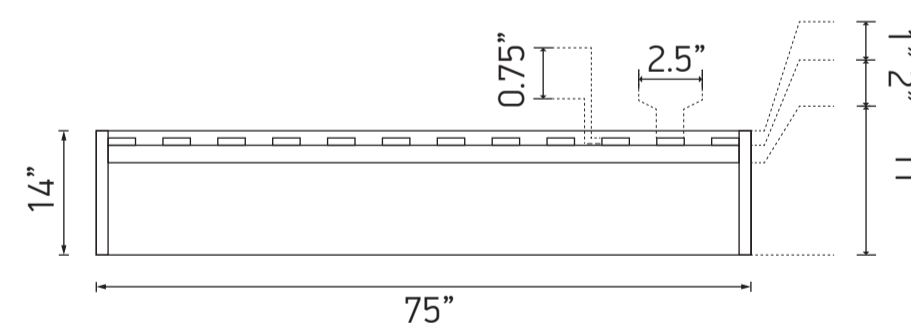

Interior Dimensions.

Exterior Dimensions.

Slat Support Dimensions.

King Size Platform Bed Specifications

2 R/L Panels	L80" x H14" x D1"
2 F/B Panels	L78" x H14" x D1"
2 Support Beams	L80" x H13" x D1"
12 Wooden Slats	L75.8" x W2.5 x H.75"
Outside Dimensions	W78" x L82" x H14"
Inside Dimensions	W76" x L80" x H14"
Construction	Plywood, High Density Foam, Cover Material
Weight Capacity	1200 LB

Interior Dimensions.

Exterior Dimensions.

Slat Support Dimensions.

Queen Size Platform Bed Specifications

2 R/L Panels	L80" x H14" x D1"
2 F/B Panels	L62" x H14" x D1"
1 Support Beam	L80" x H13" x D1"
12 Wooden Slats	L59.8" x W2.5 x H.75"
Outside Dimensions	W62" x L82" x H14"
Inside Dimensions	W60" x L80" x H14"
Construction	Plywood, High Density Foam, Cover Material
Weight Capacity	1000 LB

Interior Dimensions.

Exterior Dimensions.

Slat Support Dimensions.

Full Size Platform Bed Specifications

2 R/L Panels	L75" x H14" x D1"
2 F/B Panels	L56" x H14" x D1"
1 Support Beam	L75" x H13" x D1"
12 Wooden Slats	L53.8" x W2.5 x H.75"
Outside Dimensions	W56" x L77" x H14"
Inside Dimensions	W54" x L75" x H14"
Construction	Plywood, High Density Foam, Cover Material
Weight Capacity	1000 LB

Interior Dimensions.

Exterior Dimensions.

Slat Support Dimensions.

Twin Size Platform Bed Specifications

2 R/L Panels	L75" x H14" x D1"
2 F/B Panels	L41" x H14" x D1"
12 Wooden Slats	L38.8" x W2.5 x H.75"
Outside Dimensions	W41" x L77" x H14"
Inside Dimensions	W39" x L75" x H14"
Construction	Plywood, High Density Foam, Cover Material
Weight Capacity	600 LB