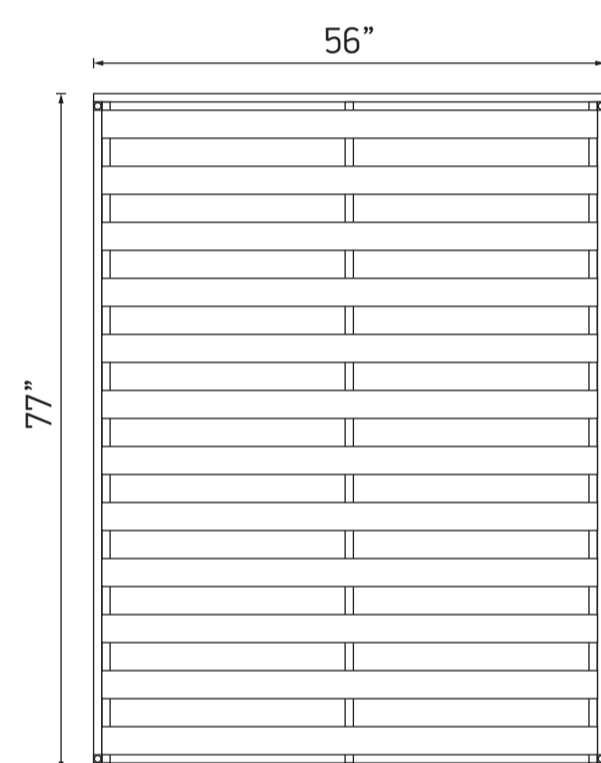

Interior Dimensions.

Exterior Dimensions.

Slat Support Dimensions.

King Size Platform Bed Specifications

2 R/L Panels	L80" x H14" x D1"
2 F/B Panels	L78" x H14" x D1"
2 Support Beams	L80" x H13" x D1"
12 Wooden Slats	L75.8" x W2.5 x H.75"
Outside Dimensions	W78" x L82" x H14"
Inside Dimensions	W76" x L80" x H14"
Construction	Plywood, High Density Foam, Cover Material
Weight Capacity	1200 LB

Interior Dimensions.

Exterior Dimensions.

Slat Support Dimensions.

Queen Size Platform Bed Specifications

2 R/L Panels	L80" x H14" x D1"
2 F/B Panels	L62" x H14" x D1"
1 Support Beam	L80" x H13" x D1"
12 Wooden Slats	L59.8" x W2.5 x H.75"
Outside Dimensions	W62" x L82" x H14"
Inside Dimensions	W60" x L80" x H14"
Construction	Plywood, High Density Foam, Cover Material
Weight Capacity	1000 LB

Interior Dimensions.

Exterior Dimensions.

Slat Support Dimensions.

Full Size Platform Bed Specifications

2 R/L Panels	L75" x H14" x D1"
2 F/B Panels	L56" x H14" x D1"
1 Support Beam	L75" x H13" x D1"
12 Wooden Slats	L53.8" x W2.5 x H.75"
Outside Dimensions	W56" x L77" x H14"
Inside Dimensions	W54" x L75" x H14"
Construction	Plywood, High Density Foam, Cover Material
Weight Capacity	1000 LB

Interior Dimensions.

Exterior Dimensions.

Slat Support Dimensions.

Twin Size Platform Bed Specifications

2 R/L Panels	L75" x H14" x D1"
2 F/B Panels	L41" x H14" x D1"
12 Wooden Slats	L38.8" x W2.5 x H.75"
Outside Dimensions	W41" x L77" x H14"
Inside Dimensions	W39" x L75" x H14"
Construction	Plywood, High Density Foam, Cover Material
Weight Capacity	600 LB