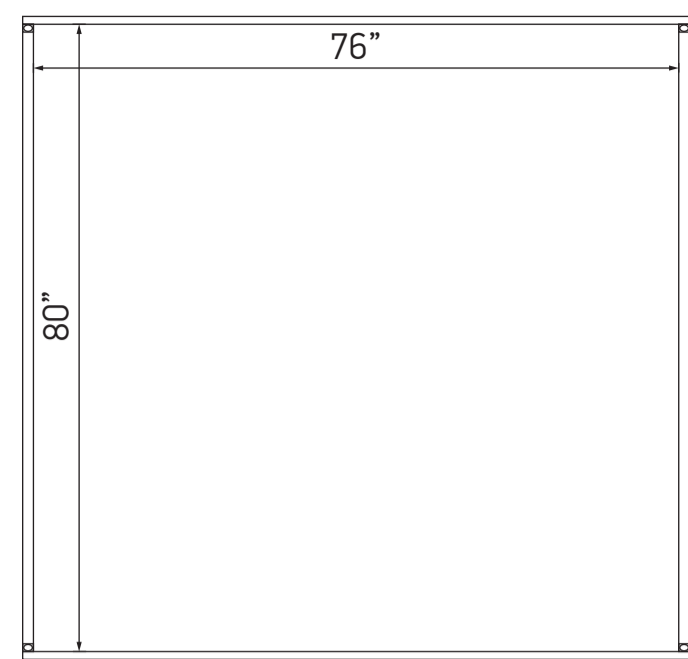

Interior Dimensions.

Exterior Dimensions.

Slat Support Dimensions.

King Size Platform Bed Specifications

2 R/L Panels	L80" x H14" x D1"
2 F/B Panels	L78" x H14" x D1"
2 Support Beams	L80" x H13" x D1"
12 Wooden Slats	L75.8" x W2.5 x H.75"
Outside Dimensions	W78" x L82" x H14"
Inside Dimensions	W76" x L80" x H14"
Construction	Plywood, High Density Foam, Cover Material
Weight Capacity	1200 LB

Interior Dimensions.

Exterior Dimensions.

Slat Support Dimensions.

Queen Size Platform Bed Specifications

2 R/L Panels	L80" x H14" x D1"
2 F/B Panels	L62" x H14" x D1"
1 Support Beam	L80" x H13" x D1"
12 Wooden Slats	L59.8" x W2.5 x H.75"
Outside Dimensions	W62" x L82" x H14"
Inside Dimensions	W60" x L80" x H14"
Construction	Plywood, High Density Foam, Cover Material
Weight Capacity	1000 LB

Interior Dimensions.

Exterior Dimensions.

Slat Support Dimensions.

Full Size Platform Bed Specifications

2 R/L Panels	L75" x H14" x D1"
2 F/B Panels	L56" x H14" x D1"
1 Support Beam	L75" x H13" x D1"
12 Wooden Slats	L53.8" x W2.5 x H.75"
Outside Dimensions	W56" x L77" x H14"
Inside Dimensions	W54" x L75" x H14"
Construction	Plywood, High Density Foam, Cover Material
Weight Capacity	1000 LB

Interior Dimensions.

Exterior Dimensions.

Slat Support Dimensions.

Twin Size Platform Bed Specifications

2 R/L Panels	L75" x H14" x D1"
2 F/B Panels	L41" x H14" x D1"
12 Wooden Slats	L38.8" x W2.5 x H.75"
Outside Dimensions	W41" x L77" x H14"
Inside Dimensions	W39" x L75" x H14"
Construction	Plywood, High Density Foam, Cover Material
Weight Capacity	600 LB