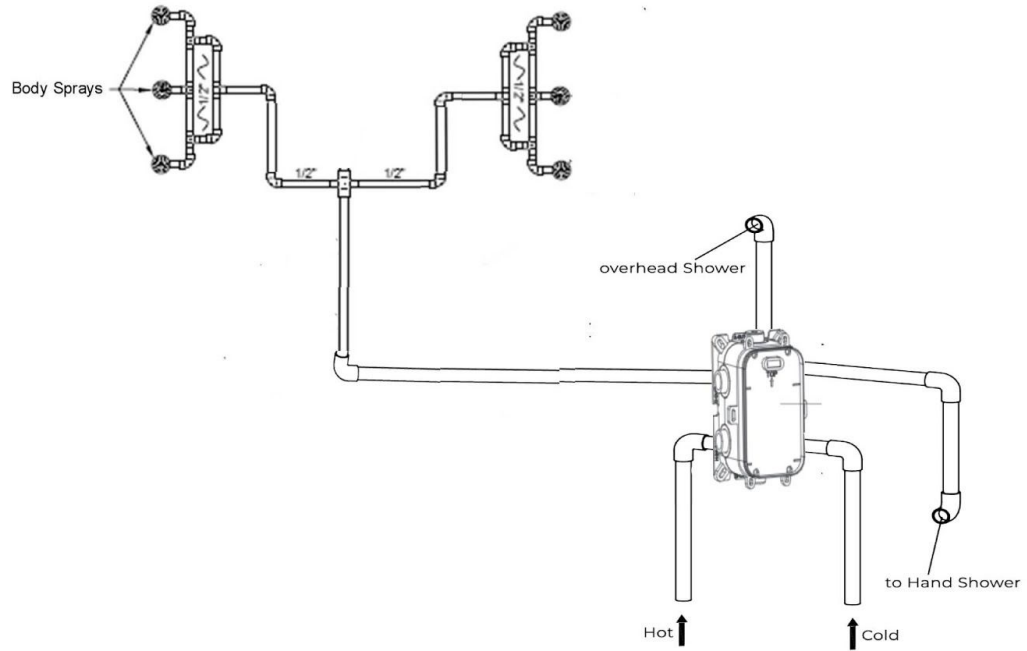

Thermostatic showers instruction

1) Water pipe lines designer

1/2 inch water pipes

2) Finished Tile wall installation holes
(for wall mounted shower systems)

(for ceiling mounted shower systems)