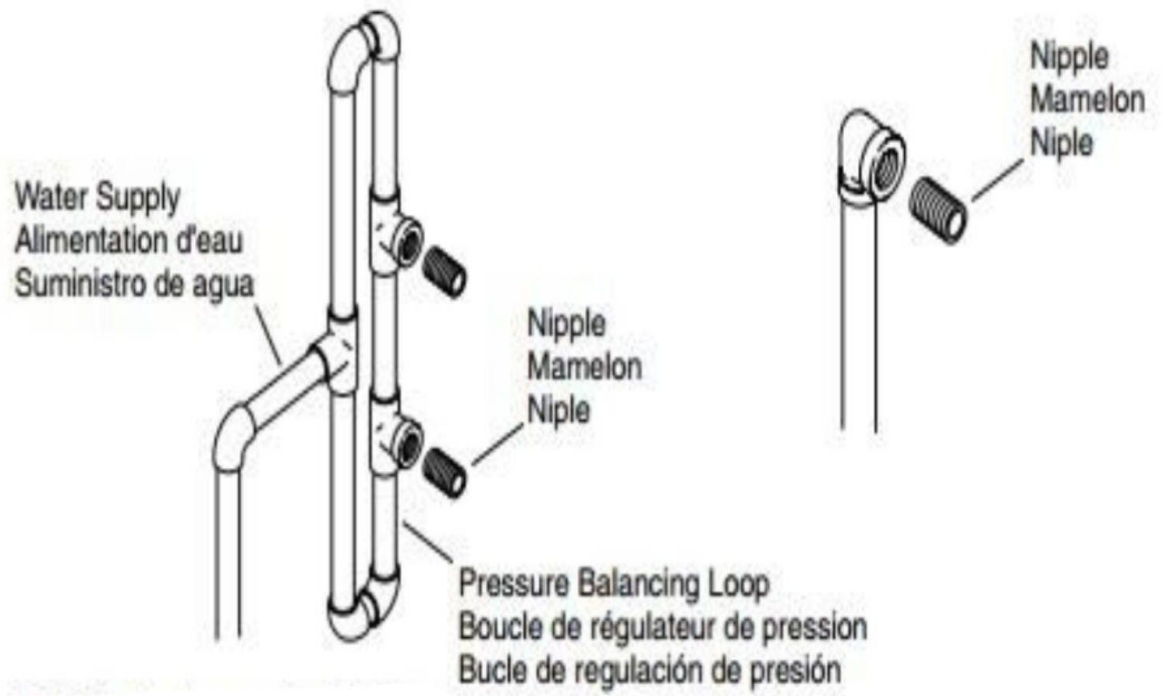

Thermostatic showers instruction

1) Water pipe lines designer

1/2 inch water pipes

2) Finished Tile wall installation holes
(for wall mounted shower systems)

(for ceiling mounted shower systems)