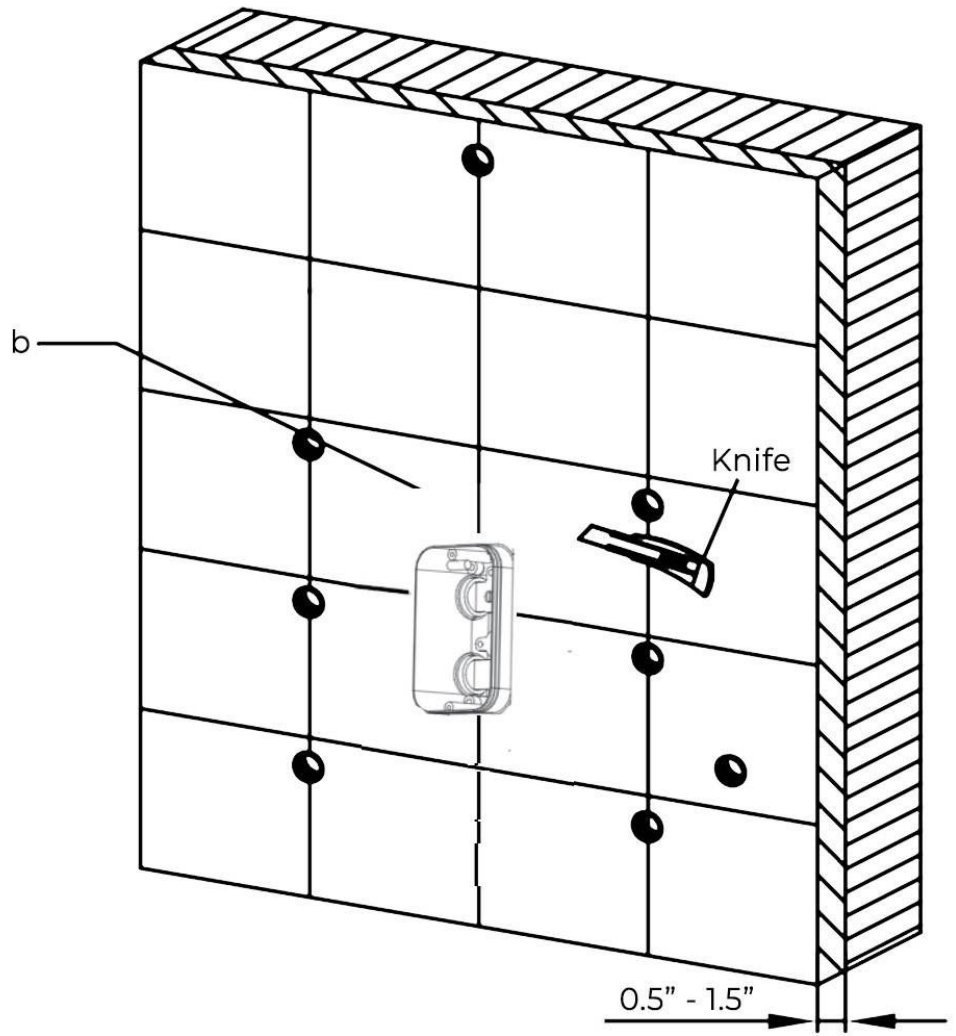

Thermostatic showers instruction

1) Water pipe lines designer

1/2 inch water pipes

2) Finished Tile wall installation holes
(for wall mounted shower systems)

(for ceiling mounted shower systems)