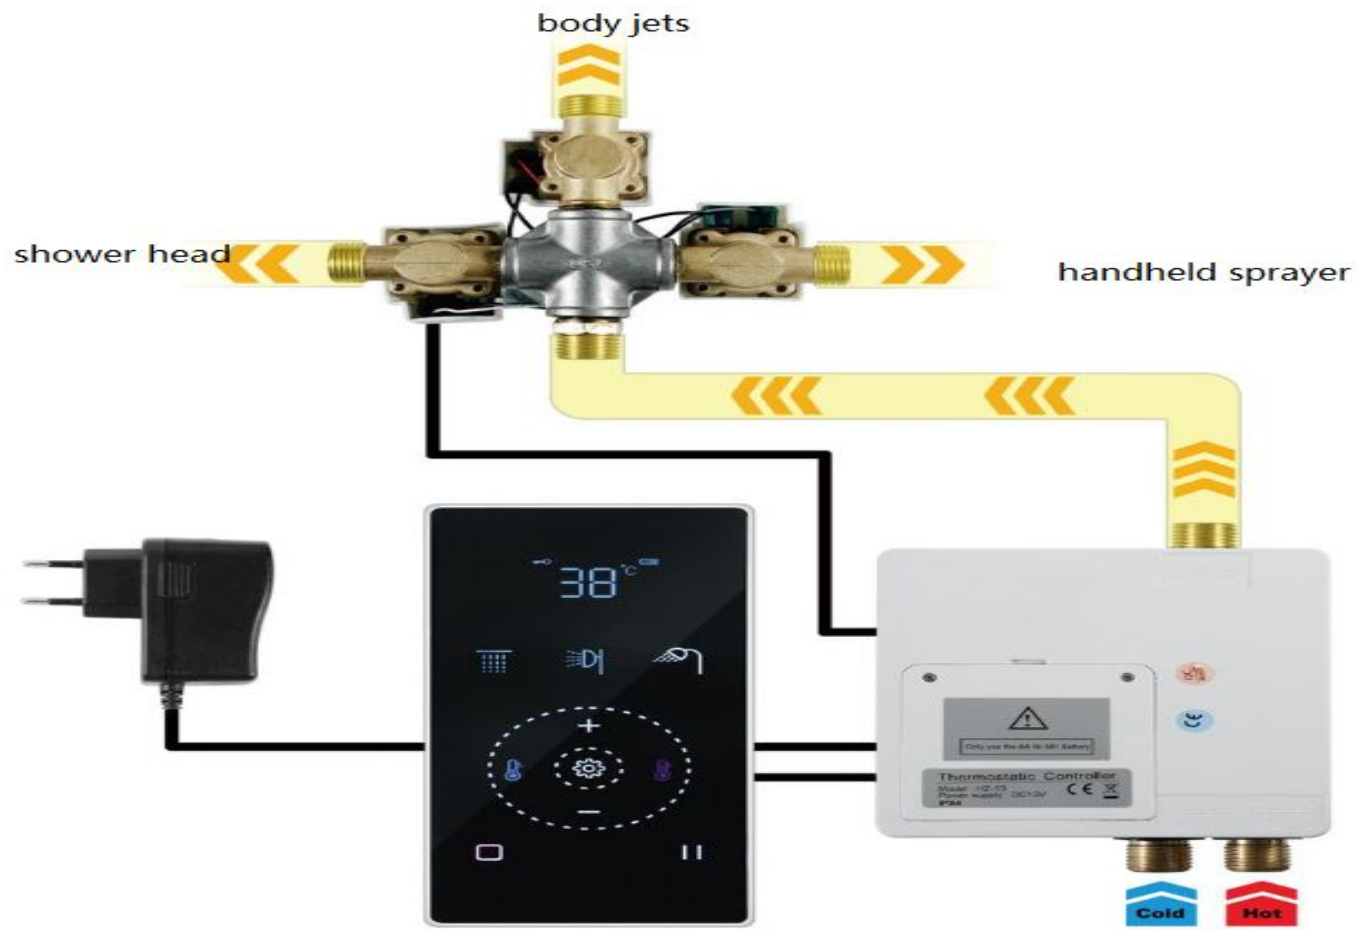

Or

◆ Install The handheld shower Head

THERMOSTATIC SHOWER MANUAL

Product List

Please check the accessories with following table, if there is anything missing, please contact customer service immediately.

Ceiling mounted shower items

Product List

Please check the accessories with following table, if there is anything missing, please contact customer service immediately.

Wall mounted shower items

The valve work by the electronic power.

◆ Install the massage shower

Step 1, Wrap the tooth tube NPT1/2 with teflon tape and screw into the wall
 Step 2, Cut off excess part with a saw
 Step 3, Cover the decoration cup, then screw the massage shower in

◆ Install The rain shower Head

Step 1. Wrap the teflon tape on the thread
 Step 2. Clockwise rotation of the ceiling arm to the pipe

Step 3. The rain shower head connects to the arm.