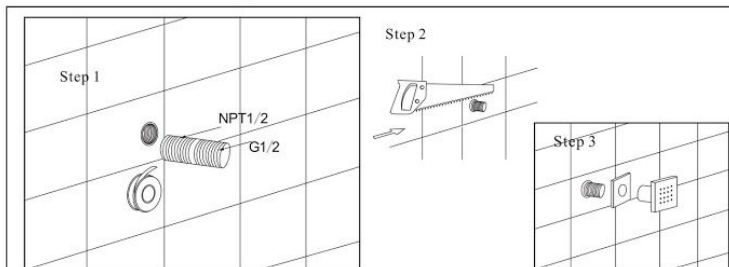

Product List

Please check the accessories with following table, if there is anything missing, please contact customer service immediately.

Wall mounted shower items

The valve work by the electronic power.

◆ Install the massage shower

Step 1, Wrap the tooth tube NPT1/2 with teflon tape and screw into the wall
 Step 2, Cut off excess part with a saw
 Step 3, Cover the decoration cup, then screw the massage shower in

◆ Install The rain shower Head

Step 1. Wrap the teflon tape on the thread
 Step 2. Clockwise rotation of the ceiling arm to the pipe

Step 3. The rain shower head connects to the arm.