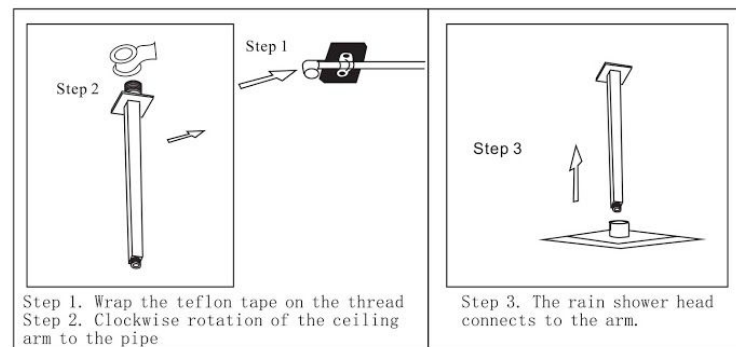

Product List

Please check the accessories with following table, if there is anything missing, please contact customer service immediately.

Wall mounted shower items

The valve work by the electronic power.

◆ Install the massage shower

Step 1, Wrap the tooth tube NPT1/2 with teflon tape and screw into the wall
 Step 2, Cut off excess part with a saw
 Step 3, Cover the decoration cup, then screw the massage shower in

◆ Install The rain shower Head

Step 1. Wrap the teflon tape on the thread
 Step 2. Clockwise rotation of the ceiling arm to the pipe

Step 3. The rain shower head connects to the arm.