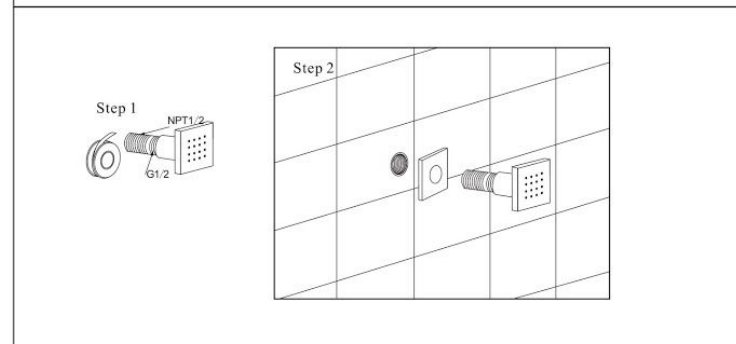

Product List

Please check the accessories with following table, if there is anything missing, please contact customer service immediately.

Wall mounted shower items

The valve work by the electronic power.

◆ Install the massage shower

Step 1, Wrap the tooth tube NPT1/2 with teflon tape and screw into the wall
 Step 2, Cut off excess part with a saw
 Step 3, Cover the decoration cup, then screw the massage shower in