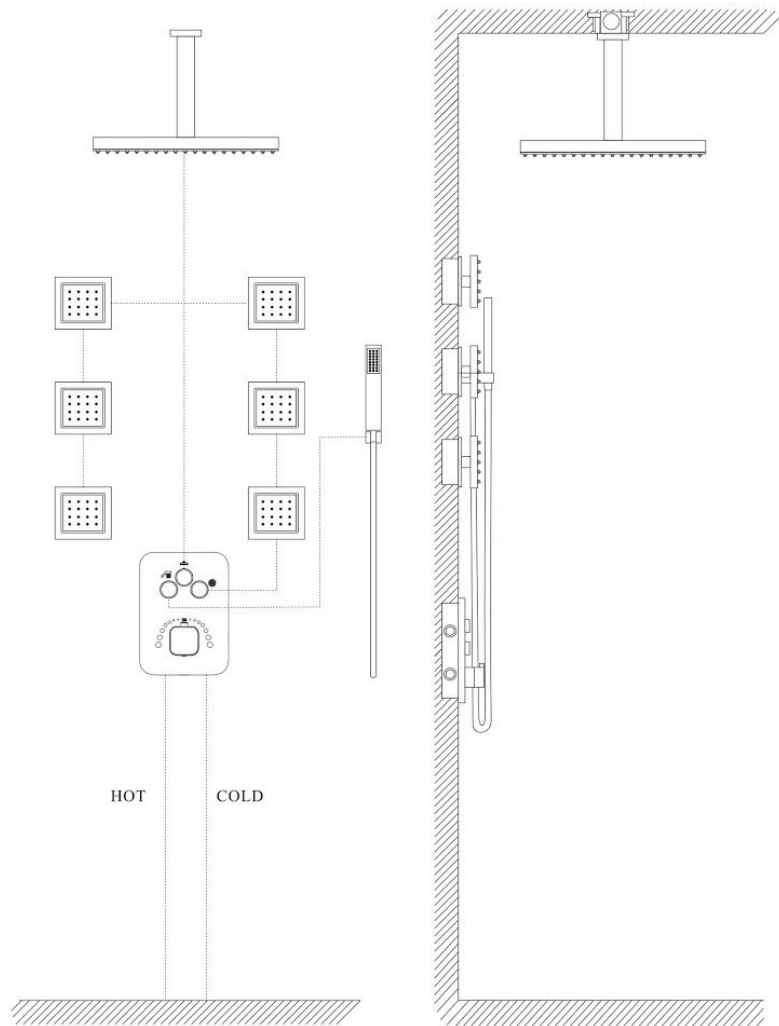

Or

◆ Install The handheld shower Head

THERMOSTATIC SHOWER MANUAL

Product List

Please check the accessories with following table, if there is anything missing, please contact customer service immediately.

Ceiling mounted shower items

Product List

Please check the accessories with following table, if there is anything missing, please contact customer service immediately.

Wall mounted shower items

The valve work by the electronic power.

◆ Install the massage shower

Step 1, Wrap the tooth tube NPT1/2 with teflon tape and screw into the wall
 Step 2, Cut off excess part with a saw
 Step 3, Cover the decoration cup, then screw the massage shower in

◆ Install The rain shower Head

Step 1. Wrap the teflon tape on the thread
 Step 2. Clockwise rotation of the ceiling arm to the pipe

Step 3. The rain shower head connects to the arm.