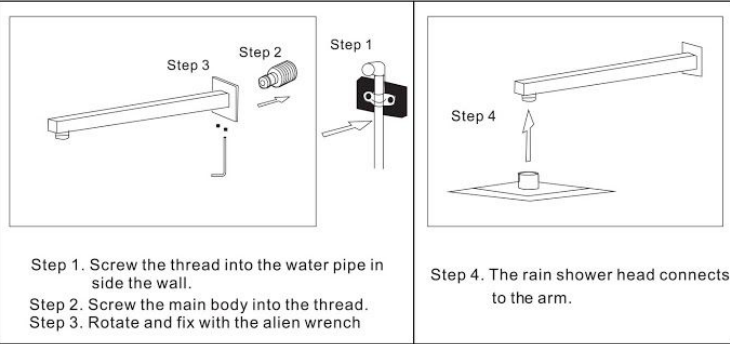

Or

◆ Install The handheld shower Head

THERMOSTATIC SHOWER MANUAL

Product List

Please check the accessories with following table, if there is anything missing, please contact customer service immediately.

Ceiling mounted shower items

◆ Install the massage shower

Step 1, Wrap the tooth tube NPT1/2 with teflon tape and screw into the wall
 Step 2, Cut off excess part with a saw
 Step 3, Cover the decoration cup, then screw the massage shower in

◆ Install The rain shower Head

Step 1. Wrap the teflon tape on the thread
 Step 2. Clockwise rotation of the ceiling arm to the pipe

Step 3. The rain shower head connects to the arm.