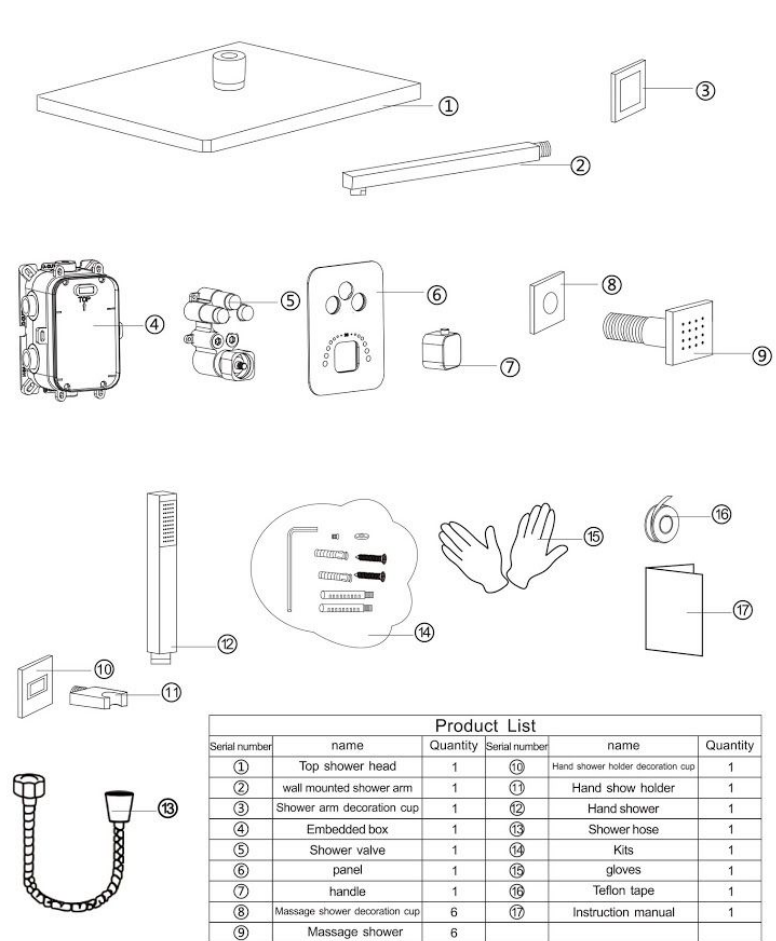

Or

◆ Install The handheld shower Head

THERMOSTATIC SHOWER MANUAL

Product List

Please check the accessories with following table, if there is anything missing, please contact customer service immediately.

Ceiling mounted shower items

Product List

Please check the accessories with following table, if there is anything missing, please contact customer service immediately.

Wall mounted shower items

The valve work by the electronic power.

◆ Install the massage shower

Step 1, Wrap the tooth tube NPT1/2 with teflon tape and screw into the wall
 Step 2, Cut off excess part with a saw
 Step 3, Cover the decoration cup, then screw the massage shower in

◆ Install The rain shower Head

Step 1. Wrap the teflon tape on the thread
 Step 2. Clockwise rotation of the ceiling arm to the pipe

Step 3. The rain shower head connects to the arm.