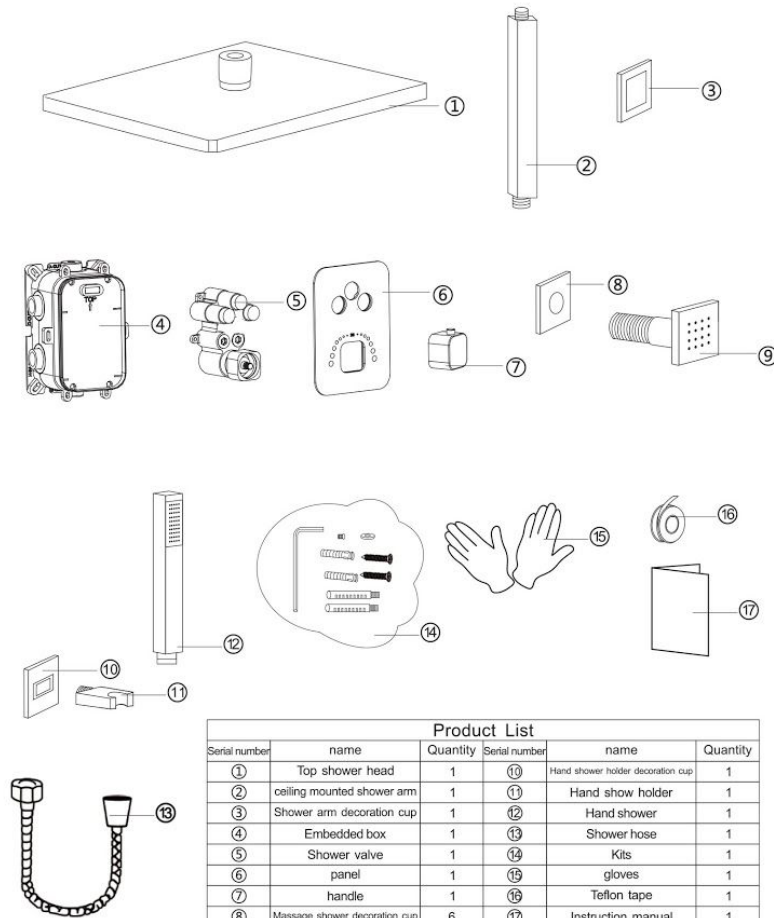

Or

◆ Install The handheld shower Head

THERMOSTATIC SHOWER MANUAL

Product List

Please check the accessories with following table, if there is anything missing, please contact customer service immediately.

Ceiling mounted shower items

Product List

Please check the accessories with following table, if there is anything missing, please contact customer service immediately.

Wall mounted shower items

The valve work by the electronic power.

◆ Install the massage shower

Step 1, Wrap the tooth tube NPT1/2 with teflon tape and screw into the wall
 Step 2, Cut off excess part with a saw
 Step 3, Cover the decoration cup, then screw the massage shower in

◆ Install The rain shower Head

Step 1. Wrap the teflon tape on the thread
 Step 2. Clockwise rotation of the ceiling arm to the pipe

Step 3. The rain shower head connects to the arm.