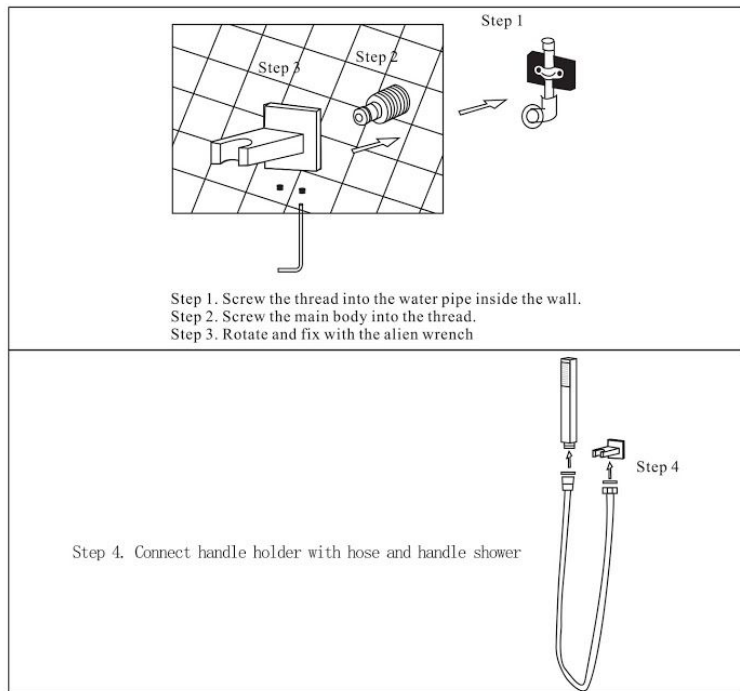

Or

◆ Install The handheld shower Head

THERMOSTATIC SHOWER MANUAL

Product List

Please check the accessories with following table, if there is anything missing, please contact customer service immediately.

Ceiling mounted shower items

Product List

Please check the accessories with following table, if there is anything missing, please contact customer service immediately.

Wall mounted shower items

The valve work by the electronic power.

◆ Install the massage shower

Step 1, Wrap the tooth tube NPT1/2 with teflon tape and screw into the wall
 Step 2, Cut off excess part with a saw
 Step 3, Cover the decoration cup, then screw the massage shower in

◆ Install The rain shower Head

Step 1. Wrap the teflon tape on the thread
 Step 2. Clockwise rotation of the ceiling arm to the pipe

Step 3. The rain shower head connects to the arm.