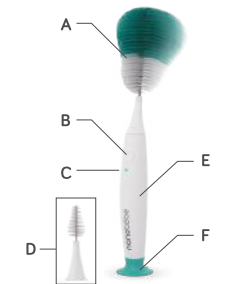

IMPORTANT Periodically check the cord for damage. A damaged or non-functioning unit should no longer be used.

WHAT'S INCLUDED:

- 1 × electric brush handle
- 1 × bottle brush head
- 1 × nipple/teat brush head
- 1 × magnetic charging cord & plug

PARTS GUIDE

- A. Bottle Brush Head
- B. Power On/ Off Button
- C. Battery / Charging LED Indicator
- D. Nipple / Teat Brush Head
- E. Handle
- F. Suction Cup Base

DEVICE INSTRUCTIONS

1. Attach desired brush head to handle
2. Dip brush head in soapy water and dip into the bottle
3. Press the power button on
4. Brush will thoroughly clean your baby essentials
5. Do not press too hard or scrub, simply let the brush do all the work