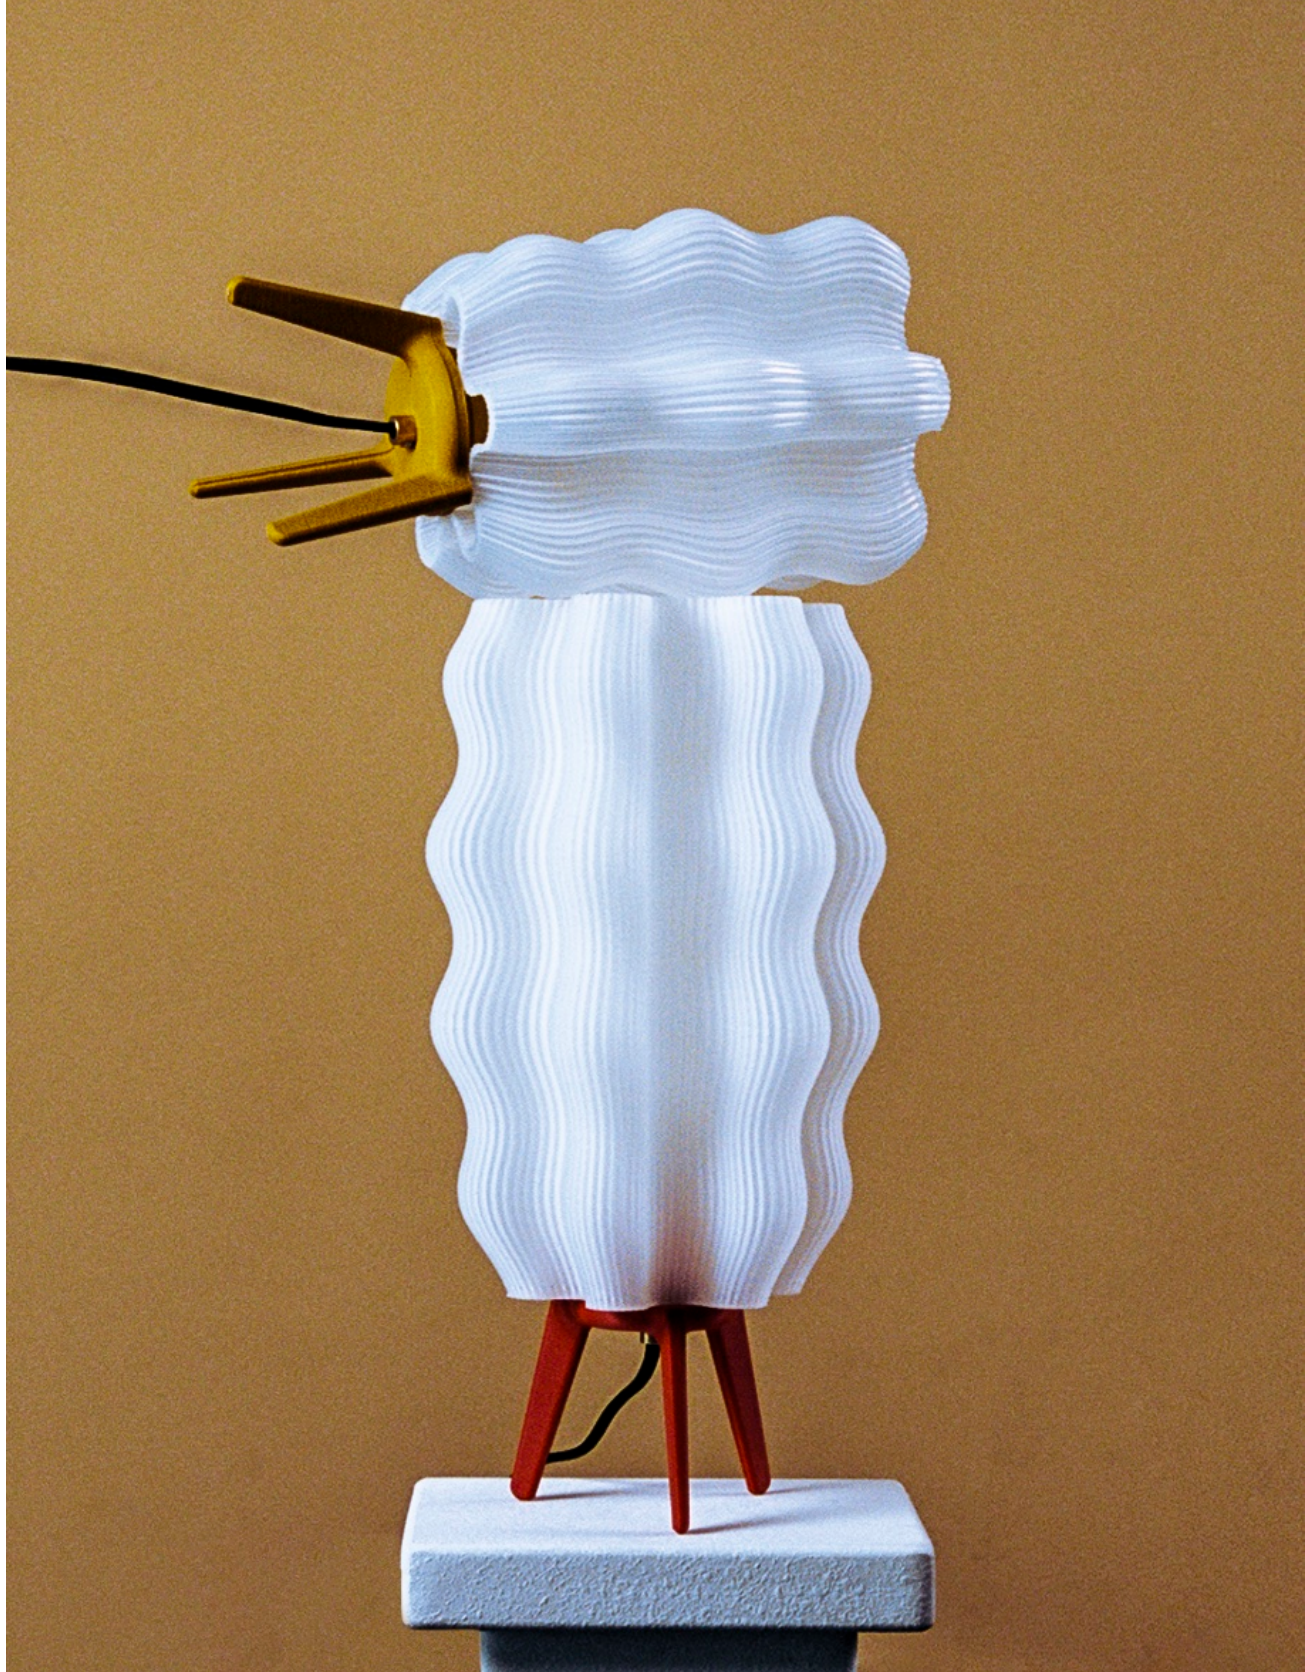

# Wavy Lamp

## Technical Specifications

<b>Colors (base only)</b>	Matte Black, Eggshell, Vermillion, Mustard, Cobalt, Mint, Forest
<b>Lamp</b>	6W (40W Equivalent), E26, 450 Lumens, Non-Dimmable
<b>Color Temperature</b>	2700K (Soft Warm White)
<b>Cord</b>	Clear, 8'
<b>Dimensions</b>	Standard: 11" H x 7" W x 7" D Tall: 18" H x 7" W x 7" D
<b>Weight</b>	Standard: 1.3 lbs / Tall: 2 lbs
<b>Material</b>	Corn PLA body + diffuser, Transparent TPE cord, Raw brass strain relief
<b>Country of Origin</b>	United States