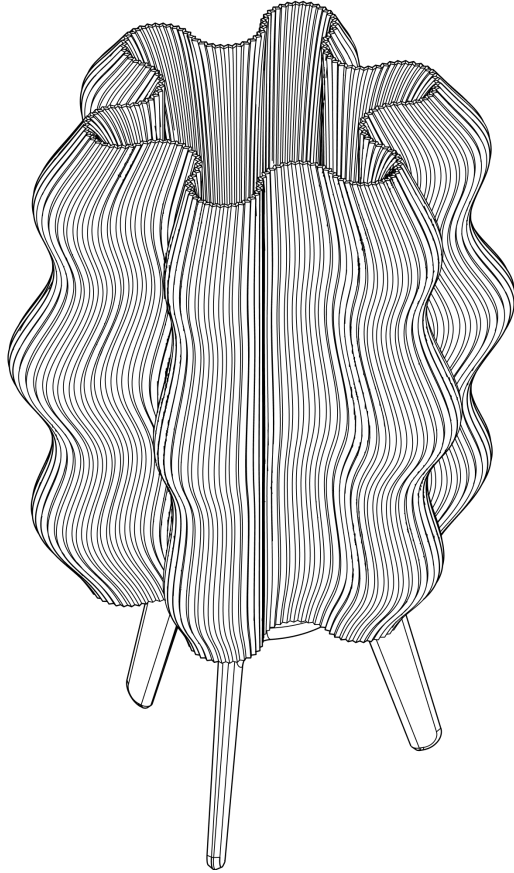

# Wavy Lamp

## Technical Specifications

<b>Colors (base only)</b>	Matte Black, Eggshell, Vermillion, Mustard, Cobalt, Mint, Forest
<b>Lamp</b>	6W (40W Equivalent), E26, 450 Lumens, Non-Dimmable
<b>Color Temperature</b>	2700K (Soft Warm White)
<b>Cord</b>	Clear, 8'
<b>Dimensions</b>	Standard: 11" H x 7" W x 7" D Tall: 18" H x 7" W x 7" D
<b>Weight</b>	Standard: 1.3 lbs / Tall: 2 lbs
<b>Material</b>	Corn PLA body + diffuser, Transparent TPE cord, Raw brass strain relief
<b>Country of Origin</b>	United States