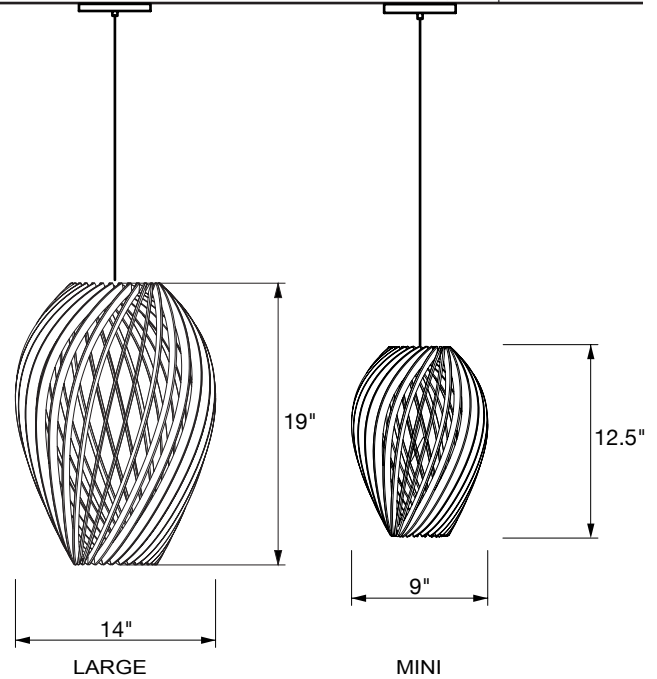

## Technical Specification Sheet

### Rose Pods

A series of pendant light in 2 distinctive sizes: organic curved shape.

Process	Rose Pods shades are formed with the use of vertical slats. Assembly is required. Once assembled the individual pieces form a strong form that is unified. Kit set light-shades are on average 1/30th of the volume of the assembled light. This aims to help minimize the effects of shipping and to reduce the design's environmental footprint.
Year of Design	2021
Product Code	ROPNDSTN - Standard ROPNDMIN- Mini
Type	Pendant Light
Color	Light Walnut
Certification	UL Certified FSC EPA TSCA TITLE IV CARB Phase 2
Cleaning Instructions	Clean with a soft dry cloth only. Do not use polishing agents, water or abrasive materials when cleaning. Always switch off the electricity supply before cleaning

Bulb Spec	
Wattage	Max 60W, 110-130V
Socket Size	E26 E27

Wire Length	47.2 inches adjustable cable
Wire Color	Black
Canopy Color	Black

Packaging (in)	18Lx12Wx4H
----------------	------------

Weight (lb)	
MERMINPND	2.3lb
MERSTPND	3.5lb