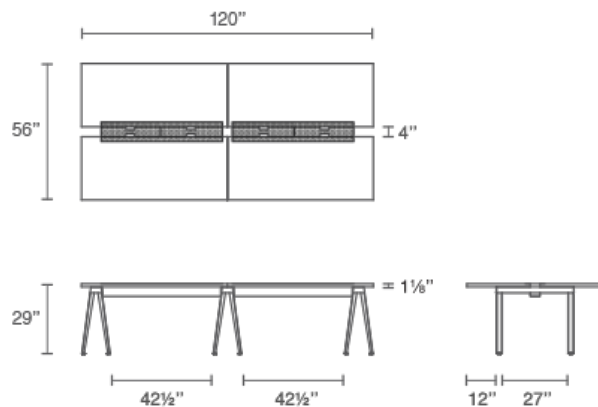

- Heavy-duty steel legs and cable management trays
- 60W x 26D x 1 ¼H individual work surface
- Adjustable levelers
- Standard High-Pressure Laminate (HPL) surfaces are available with matching ABS edge or plywood edge
- Integrated cable management trough with perforated access cover
- Assembly required
- GREENGUARD Gold Certified
- Heartwork standard warranty
- Made (Well) in the USA

Color

Size (All dimensions in inches)

120W x 56D x 29H

SKU

SH460.MAT.TX.EX.BX.PX.PX

Sawhorse 6 Pod Desk 60W

48W x 26D Desk Surface

Product Details

- Heavy-duty sheet metal legs and cable management trays
- 60W x 26D x 1 1/4H individual work surface
- Adjustable levelers
- Standard High-Pressure Laminate (HPL) surfaces are available with matching ABS edge or plywood edge
- Integrated cable management trough with perforated access cover
- Assembly required
- GREENGUARD Gold Certified
- Heartwork standard warranty
- Made (Well) in the USA