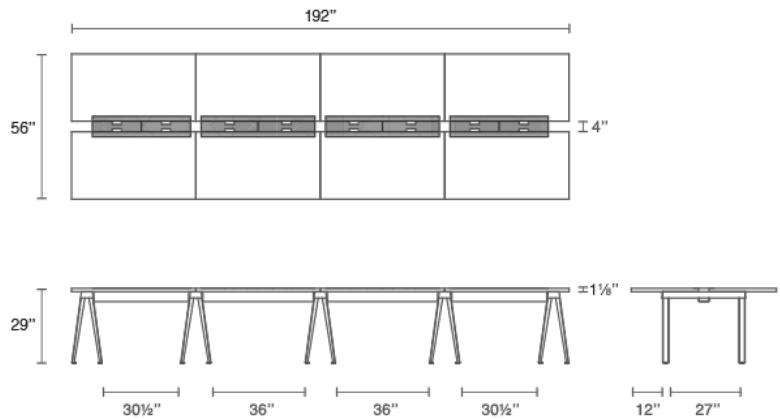

Sawhorse 4 Pod Desk 48W

48W x 26D Desk Surface

Product Details

- Heavy-duty steel legs and cable management trays
- 48W x 26D x 1¼H individual work surface
- Adjustable levelers
- Standard High-Pressure Laminate (HPL) surfaces are available with matching ABS edge or plywood edge
- Integrated cable management trough with perforated access cover
- Assembly required
- GREENGUARD Gold Certified
- Heartwork standard warranty
- Made (Well) in the USA

- Heavy-duty steel legs and cable management trays
- 48W x 26D x 1 1/4H individual work surface
- Adjustable levelers
- Standard High-Pressure Laminate (HPL) surfaces are available with matching ABS edge or plywood edge
- Integrated cable management trough with perforated access cover
- Assembly required
- GREENGUARD Gold Certified
- Heartwork standard warranty
- Made (Well) in the USA

Color

Size (All dimensions in inches)

192W x 56D x 29H

SKU

SH848.MAT.TX.EX.BX.PX.PX

Sawhorse 4 Pod Desk 60W

48W x 26D Desk Surface

Product Details

- Heavy-duty steel legs and cable management trays
- 60W x 26D x 1 ¼H individual work surface
- Adjustable levelers
- Standard High-Pressure Laminate (HPL) surfaces are available with matching ABS edge or plywood edge
- Integrated cable management trough with perforated access cover
- Assembly required
- GREENGUARD Gold Certified
- Heartwork standard warranty
- Made (Well) in the USA