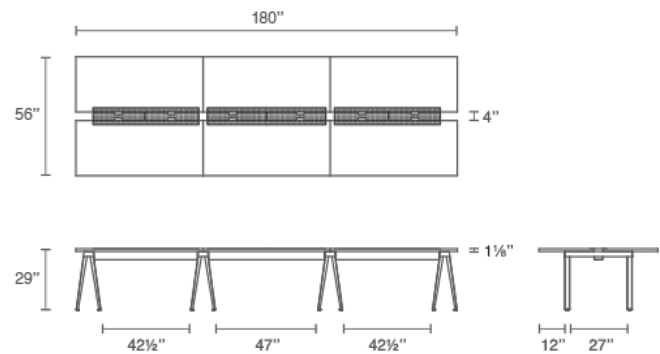

- Heavy-duty steel legs and cable management trays
- 60W x 26D x 1 ¼H individual work surface
- Adjustable levelers
- Standard High-Pressure Laminate (HPL) surfaces are available with matching ABS edge or plywood edge
- Integrated cable management trough with perforated access cover
- Assembly required
- GREENGUARD Gold Certified
- Heartwork standard warranty
- Made (Well) in the USA

Color

Size (All dimensions in inches)

120W x 56D x 29H

SKU

SH460.MAT.TX.EX.BX.PX.PX

Sawhorse 6 Pod Desk 60W

48W x 26D Desk Surface

Product Details

- Heavy-duty sheet metal legs and cable management trays
- 60W x 26D x 1 1/4H individual work surface
- Adjustable levelers
- Standard High-Pressure Laminate (HPL) surfaces are available with matching ABS edge or plywood edge
- Integrated cable management trough with perforated access cover
- Assembly required
- GREENGUARD Gold Certified
- Heartwork standard warranty
- Made (Well) in the USA