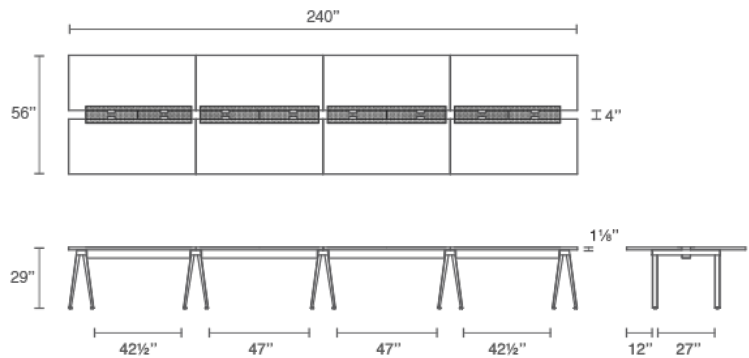

- Heavy-duty sheet metal legs and cable management trays
- 60W x 26D x 1 1/4H individual work surface
- Adjustable levelers
- Standard High-Pressure Laminate (HPL) surfaces are available with matching ABS edge or plywood edge
- Integrated cable management trough with perforated access cover
- Assembly required
- GREENGUARD Gold Certified
- Heartwork standard warranty
- Made (Well) in the USA

Color

Size (All dimensions in inches)
180W x 56D x 29H

SKU

SH660.MAT.TX.EX.BX.PX.PX

Sawhorse 8 Pod Desk 60W

48W x 26D Desk Surface

Product Details

- Heavy-duty steel legs and cable management trays
- 60W x 26D x 1 1/4H individual work surface
- Adjustable levelers
- Standard High-Pressure Laminate (HPL) surfaces are available with matching ABS edge or plywood edge
- Integrated cable management trough with perforated access cover
- Assembly required
- GREENGUARD Gold Certified
- Heartwork standard warranty
- Made (Well) in the USA

Color

Size (All dimensions in inches)
240W x 56D x 29H

SKU

SH860.MAT.TX.EX.BX.PX.PX