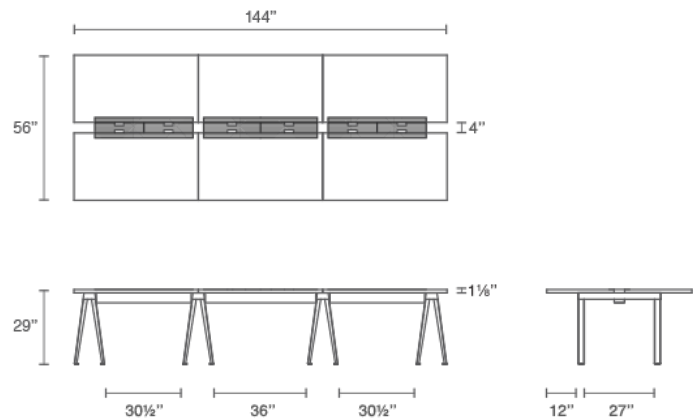

Sawhorse 4 Pod Desk 48W

48W x 26D Desk Surface

Product Details

- Heavy-duty steel legs and cable management trays
- 48W x 26D x 1¼H individual work surface
- Adjustable levelers
- Standard High-Pressure Laminate (HPL) surfaces are available with matching ABS edge or plywood edge
- Integrated cable management trough with perforated access cover
- Assembly required
- GREENGUARD Gold Certified
- Heartwork standard warranty
- Made (Well) in the USA

- Heavy-duty steel legs and cable management trays
- 48W x 26D x 1 1/4H individual work surface
- Adjustable levelers
- Standard High-Pressure Laminate (HPL) surfaces are available with matching ABS edge or plywood edge
- Integrated cable management trough with perforated access cover
- Assembly required
- GREENGUARD Gold Certified
- Heartwork standard warranty
- Made (Well) in the USA

Color

Size (All dimensions in inches)

144W x 56D x 29H

SKU

SH648.MAT.TX.EX.BX.PX.PX

Sawhorse 8 Pod Desk 48W

48W x 26D Desk Surface

Product Details