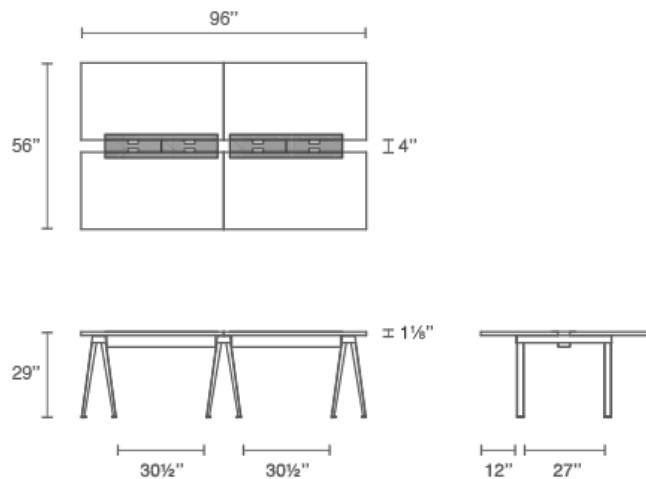

Sawhorse 4 Pod Desk 48W

48W x 26D Desk Surface

Product Details

- Heavy-duty steel legs and cable management trays
- 48W x 26D x 1¼H individual work surface
- Adjustable levelers
- Standard High-Pressure Laminate (HPL) surfaces are available with matching ABS edge or plywood edge
- Integrated cable management trough with perforated access cover
- Assembly required
- GREENGUARD Gold Certified
- Heartwork standard warranty
- Made (Well) in the USA

Color

Size (All dimensions in inches)

96W x 56D x 29H

SKU

SH448.MAT.TX.EX.BX.PX.PX

Sawhorse 6 Pod Desk 48W

48W x 26D Desk Surface

Product Details

- Heavy-duty steel legs and cable management trays
- 48W x 26D x 1 1/4H individual work surface
- Adjustable levelers
- Standard High-Pressure Laminate (HPL) surfaces are available with matching ABS edge or plywood edge
- Integrated cable management trough with perforated access cover
- Assembly required
- GREENGUARD Gold Certified
- Heartwork standard warranty
- Made (Well) in the USA

Color

Size (All dimensions in inches)

144W x 56D x 29H

SKU

SH648.MAT.TX.EX.BX.PX.PX

Sawhorse 8 Pod Desk 48W

48W x 26D Desk Surface

Product Details