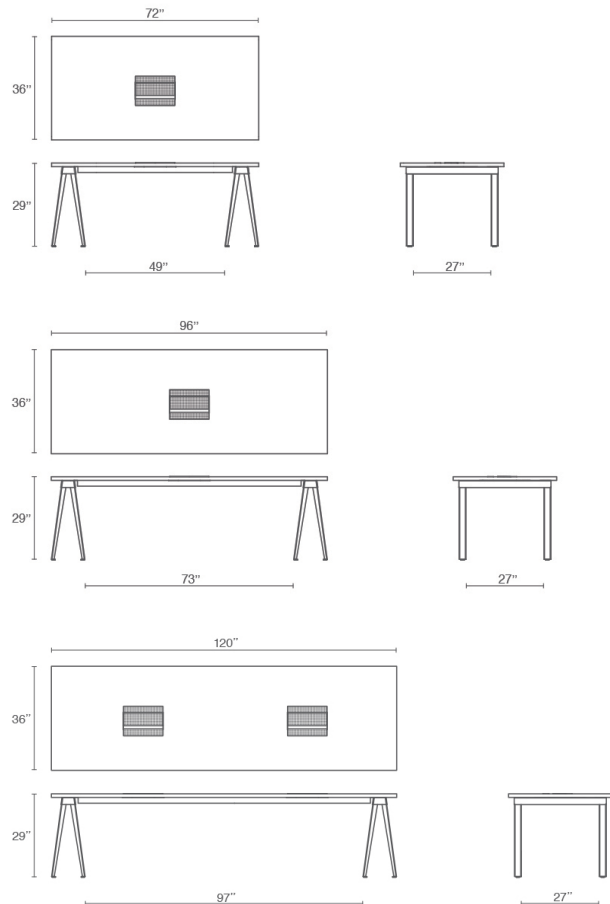

### Size (All dimensions in inches)

72W x 36D x 29H

96W x 36D x 29H

120W x 36D x 29H

# Sawhorse Conference Tables 48D

with or without Power Box

**Product Details**

- Heavy-duty steel legs and power boxes
- 72W and 96W include 1 power box, 120W include 2 power boxes
- Adjustable levelers
- Standard High-Pressure Laminate (HPL) surfaces are available with matching ABS edge or plywood edge
- Each power box includes 4 power + 2 USB-A changing with 144" cord with plug
- Each power box includes perforated steel hinged access cover
- Kit of simple cable managers is included
- Also available without Power Box or cutout
- Assembly required
- GREENGUARD Gold Certified
- Heartwork standard warranty
- Made (Well) in the USA

**Color**

**Size** (All dimensions in inches)

72W x 48D x 29H  
 96W x 48D x 29H  
 120W x 48D x 29H

**SKU**

SH4872W1.MAT.TX.EX.BX.PX.PX  
 SH4896W1.MAT.TX.EX.BX.PX.PX  
 SH48120W2.MAT.TX.EX.BX.PX.PX  
 SH4872W0.MAT.TX.EX.BX.PX.PX  
 SH4896W0.MAT.TX.EX.BX.PX.PX  
 SH48120W0.MAT.TX.EX.BX.PX.PX